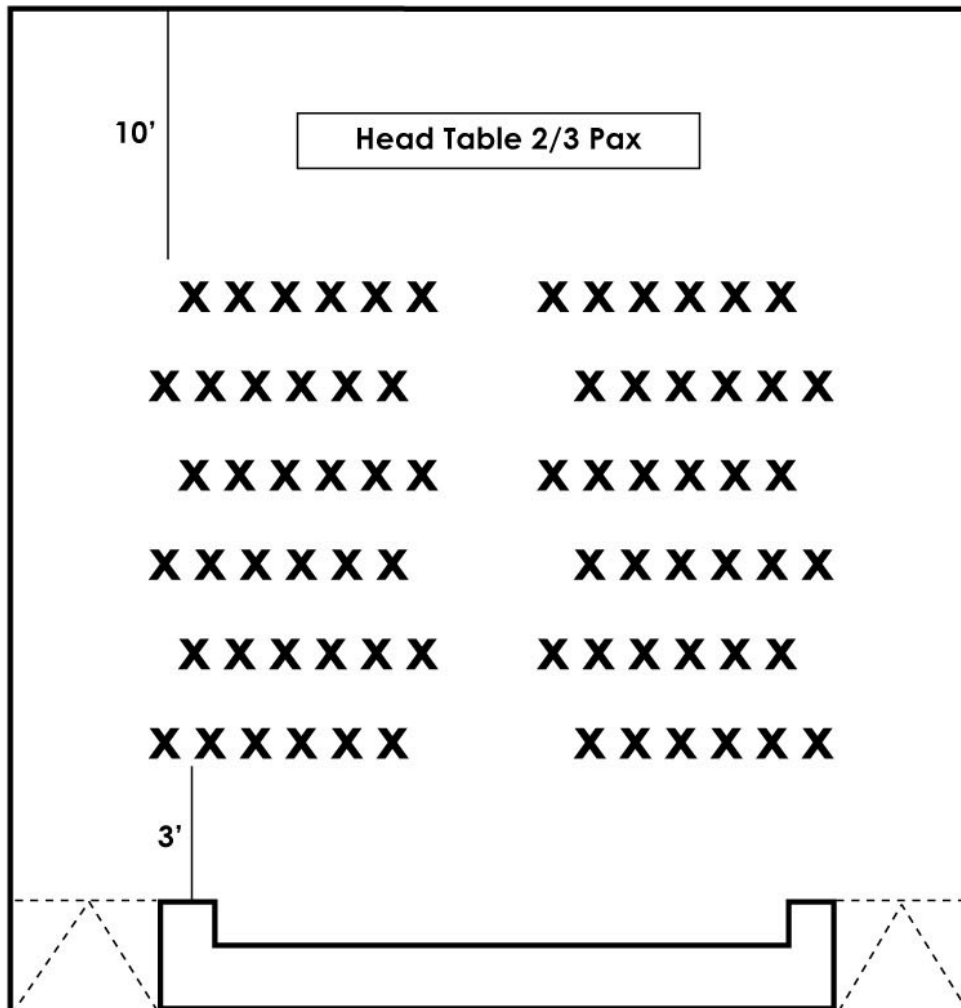

**BRONX I
THEATRE SEATING
72 PAX**

BRONX I CLASSROOM SEATING 36 PAX

BRONX I HOLLOW SQUARE SEATING 30 PAX

BRONX I
U-SHAPE SEATING
18 PAX

BRONX I BOARDROOM SEATING 24 PAX

BRONX I
BUFFET SEATING
40 PAX