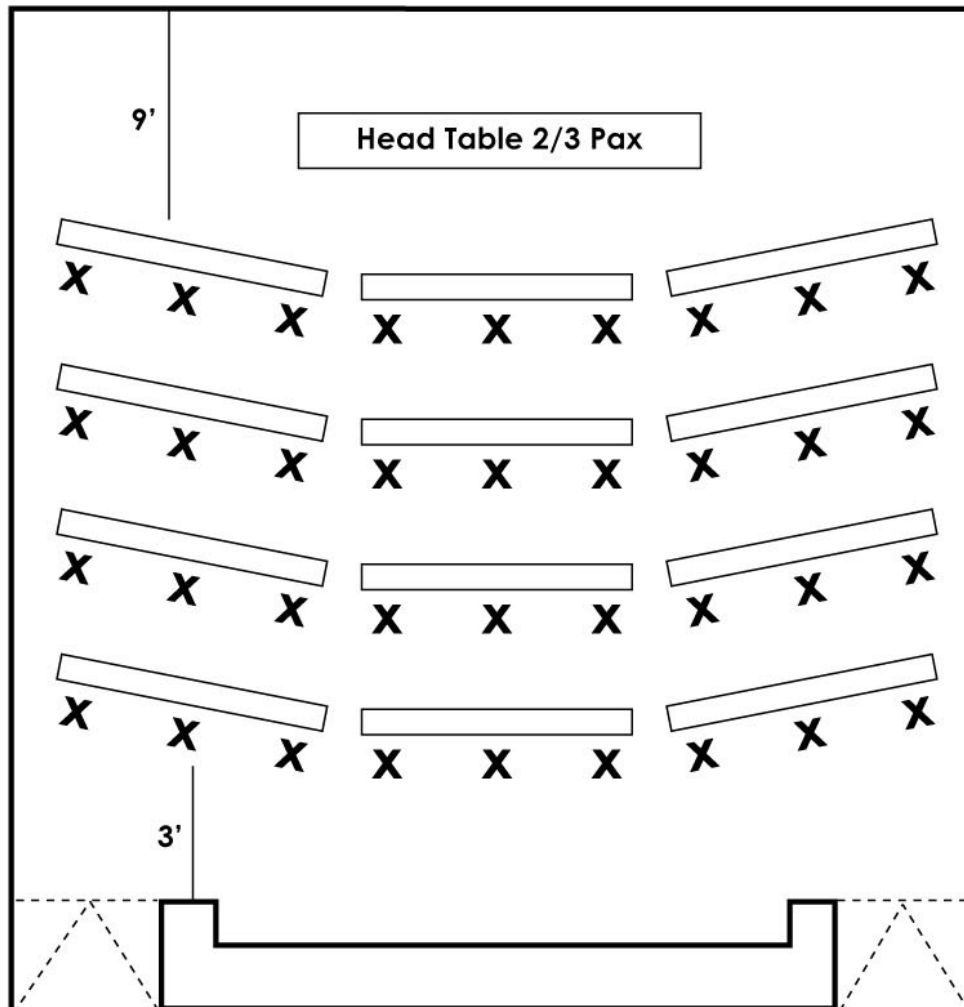

**BRONX I
THEATRE SEATING
72 PAX**

BRONX I CLASSROOM SEATING 36 PAX

BRONX I HOLLOW SQUARE SEATING 30 PAX

BRONX I
U-SHAPE SEATING
18 PAX

BRONX I BOARDROOM SEATING 24 PAX

BRONX I
BUFFET SEATING
40 PAX