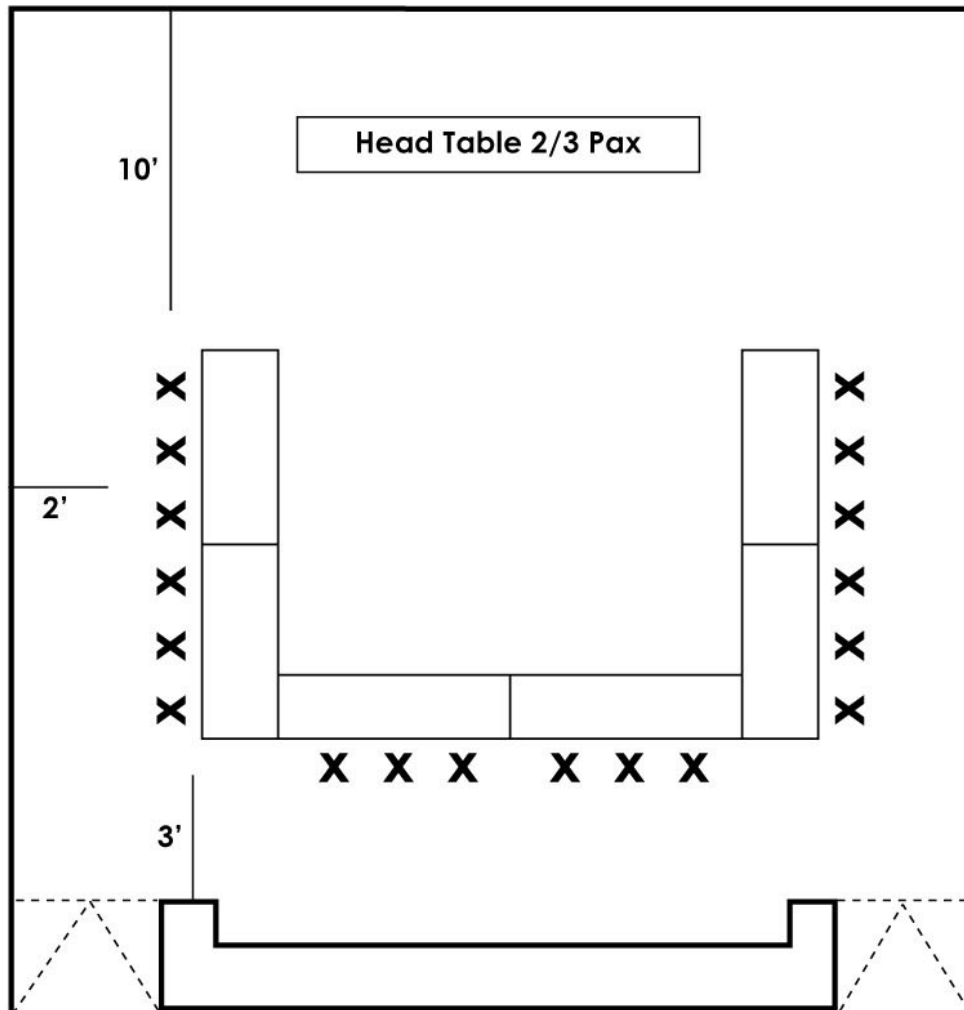

**BRONX I
THEATRE SEATING
72 PAX**

BRONX I CLASSROOM SEATING 36 PAX

BRONX I HOLLOW SQUARE SEATING 30 PAX

BRONX I
U-SHAPE SEATING
18 PAX

BRONX I BOARDROOM SEATING 24 PAX

BRONX I
BUFFET SEATING
40 PAX