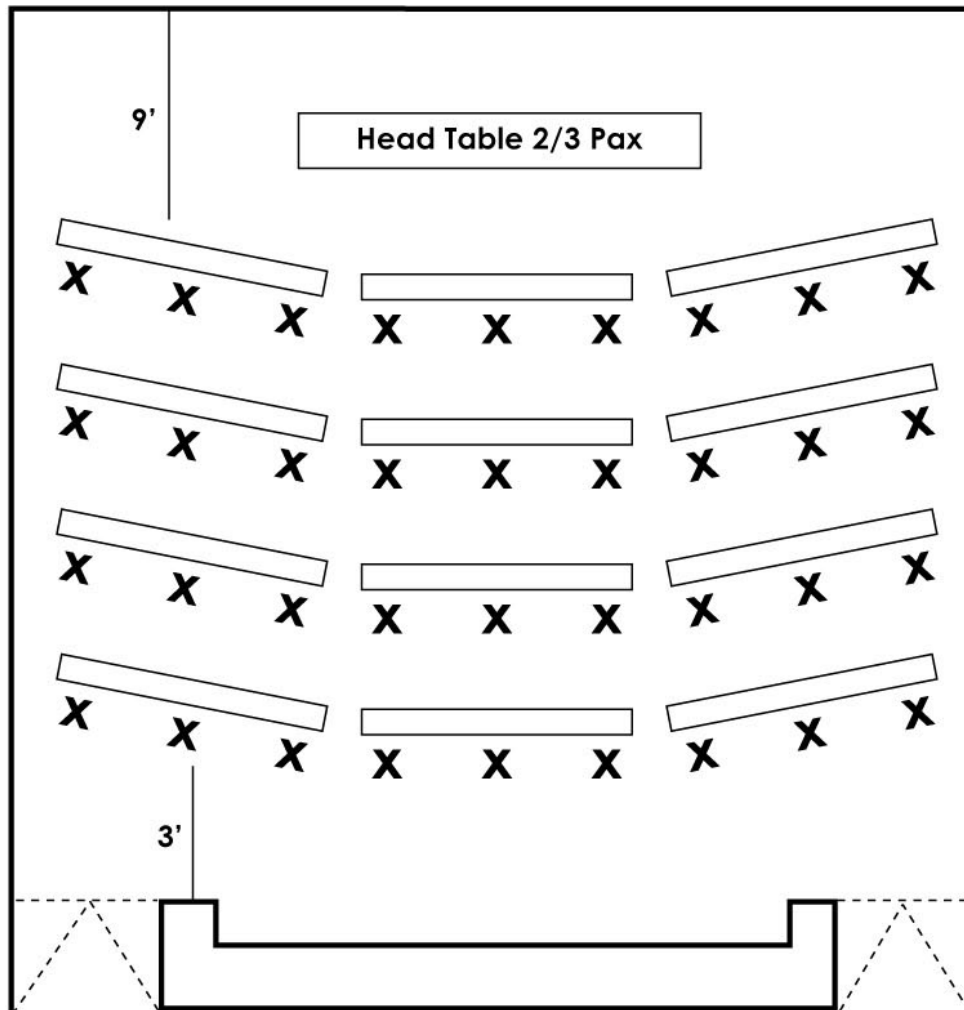

**BRONX II
THEATRE SEATING
72 PAX**

BRONX II CLASSROOM SEATING 36 PAX

BRONX II HOLLOW SQUARE SEATING 30 PAX

BRONX II

U-SHAPE SEATING

18 PAX

BRONX II BOARDROOM SEATING 24 PAX

BRONX II
BUFFET SEATING
40 PAX