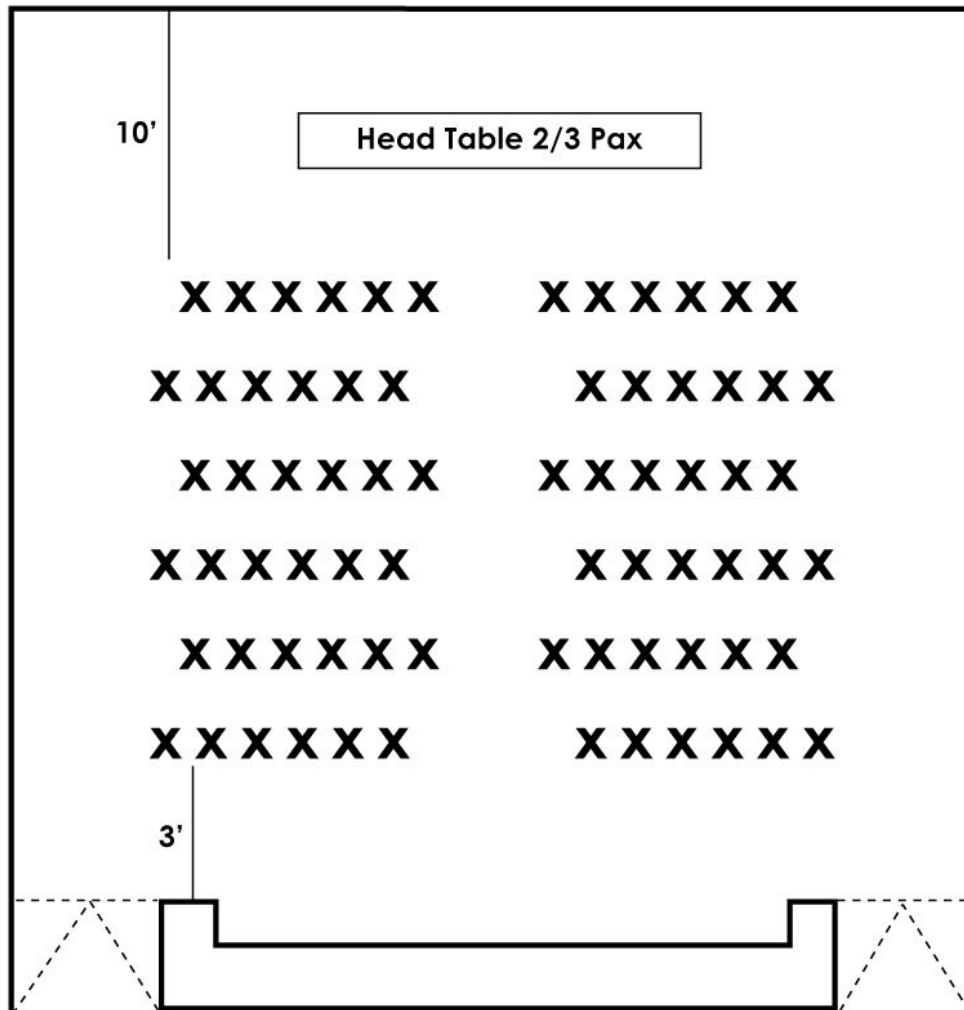

**BRONX II
THEATRE SEATING
72 PAX**

BRONX II CLASSROOM SEATING 36 PAX

BRONX II HOLLOW SQUARE SEATING 30 PAX

BRONX II

U-SHAPE SEATING

18 PAX

BRONX II BOARDROOM SEATING 24 PAX

BRONX II
BUFFET SEATING
40 PAX