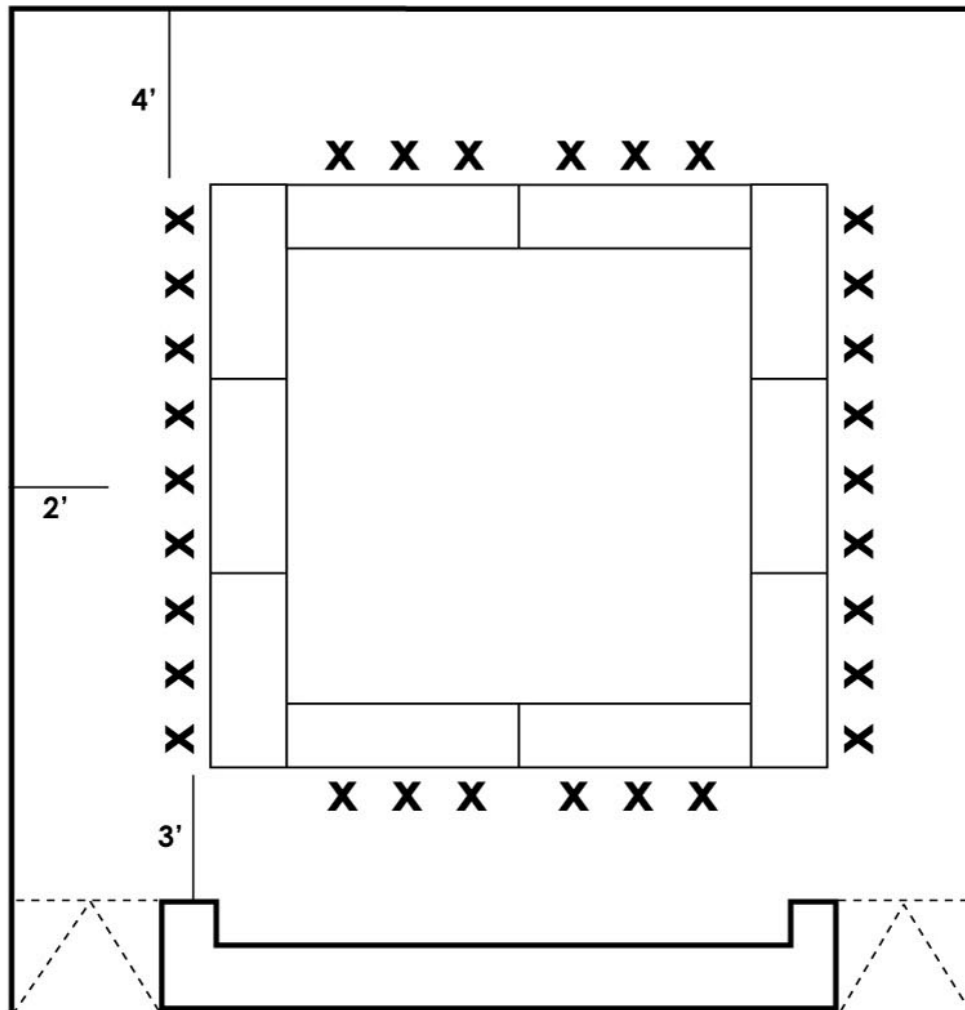

**BRONX II
THEATRE SEATING
72 PAX**

BRONX II CLASSROOM SEATING 36 PAX

BRONX II HOLLOW SQUARE SEATING 30 PAX

BRONX II

U-SHAPE SEATING

18 PAX

BRONX II BOARDROOM SEATING 24 PAX

BRONX II
BUFFET SEATING
40 PAX