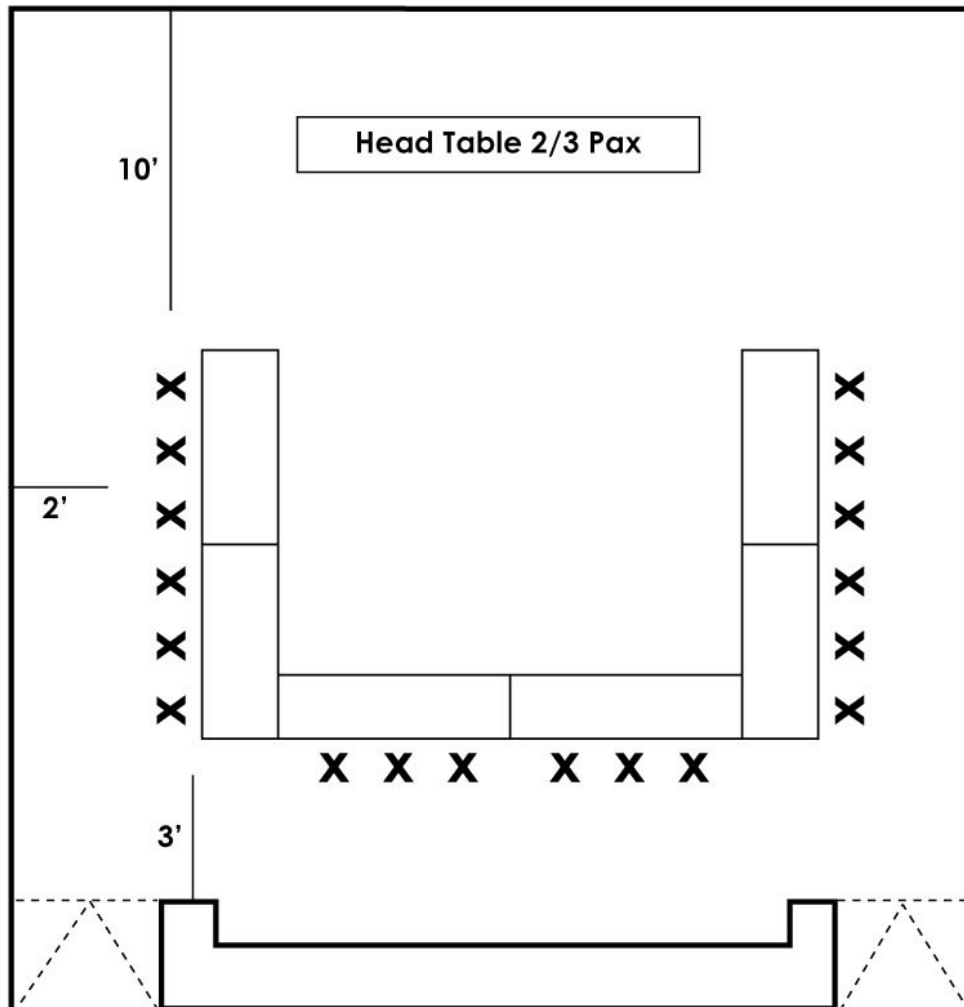

**BRONX II
THEATRE SEATING
72 PAX**

BRONX II CLASSROOM SEATING 36 PAX

BRONX II HOLLOW SQUARE SEATING 30 PAX

BRONX II

U-SHAPE SEATING

18 PAX

BRONX II BOARDROOM SEATING 24 PAX

BRONX II
BUFFET SEATING
40 PAX