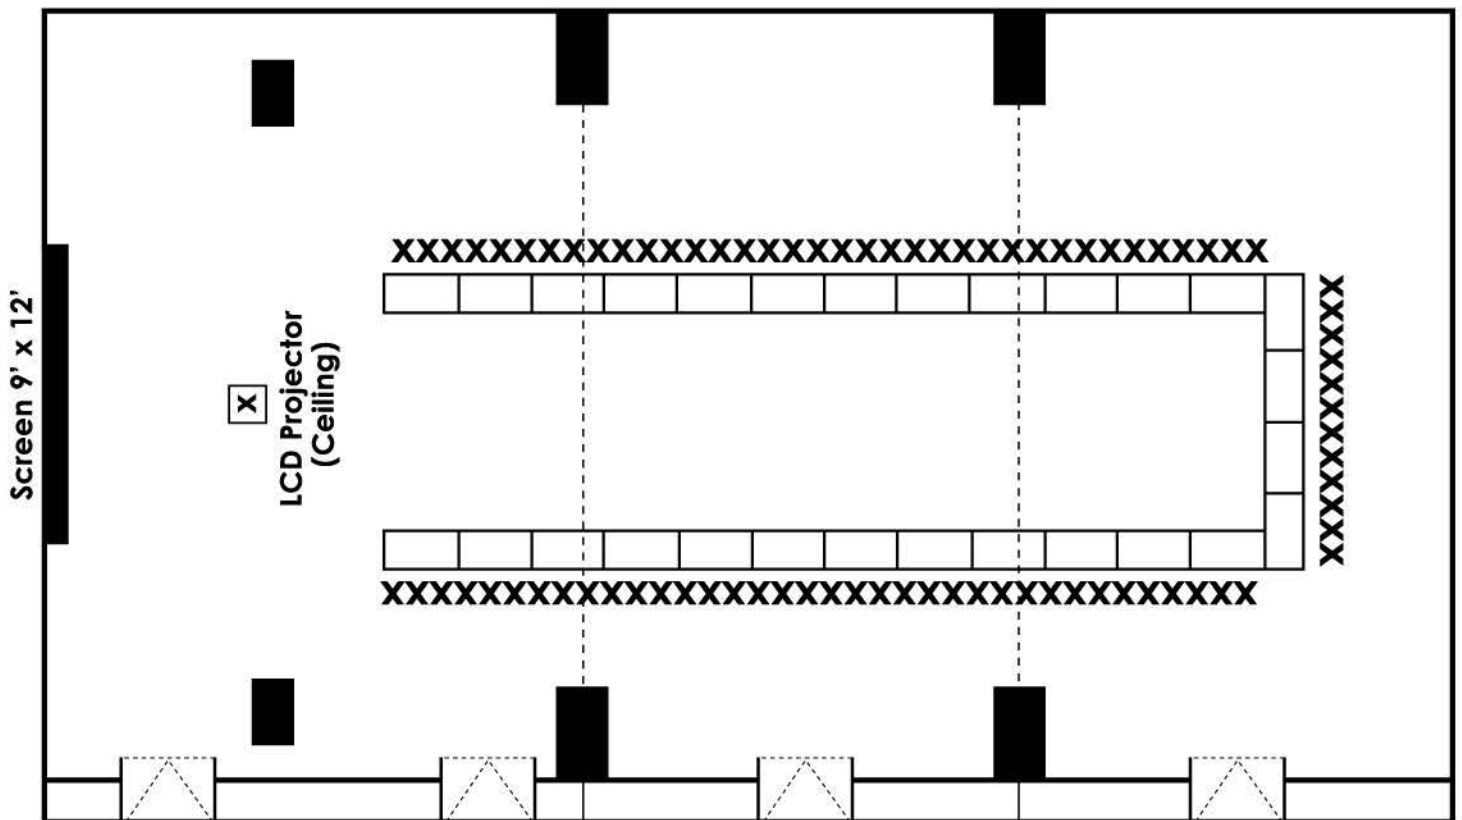

JUNIOR MANHATTAN U SHAPE SEATING 94 PAX

JUNIOR MANHATTAN CLASSROOM SEATING 150 PAX

JUNIOR MANHATTAN THEATRE SEATING 300 PAX

JUNIOR MANHATTAN BOARDROOM SEATING 84 PAX

JUNIOR MANHATTAN HOLLOW SQUARE SEATING 80 PAX

JUNIOR MANHATTAN ROUND TABLE SEATING 300 PAX

JUNIOR MANHATTAN ROUND TABLE SEATING 220 PAX