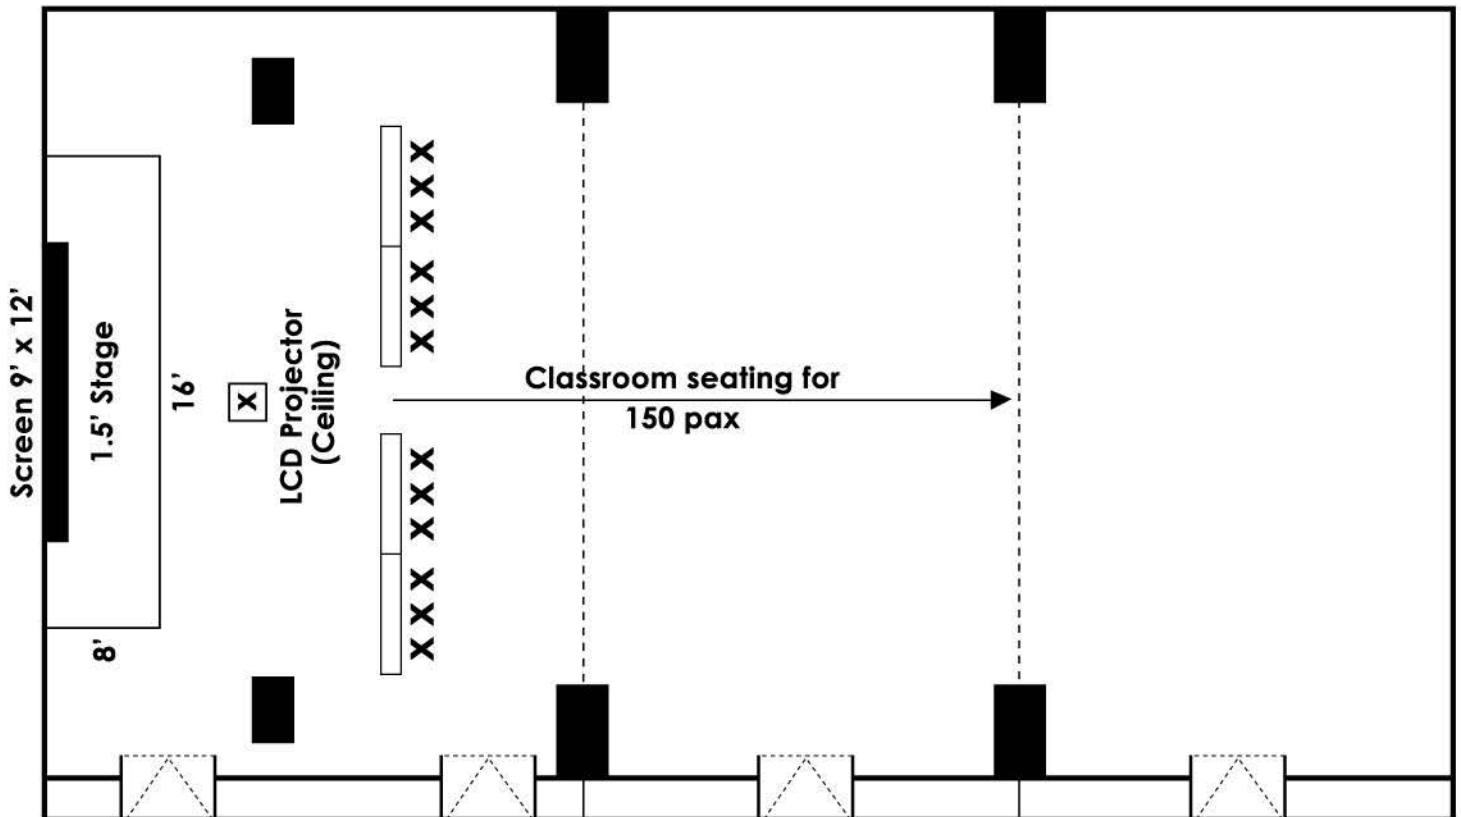

JUNIOR MANHATTAN U SHAPE SEATING 94 PAX

JUNIOR MANHATTAN CLASSROOM SEATING 150 PAX

JUNIOR MANHATTAN THEATRE SEATING 300 PAX

JUNIOR MANHATTAN BOARDROOM SEATING 84 PAX

JUNIOR MANHATTAN HOLLOW SQUARE SEATING 80 PAX

JUNIOR MANHATTAN ROUND TABLE SEATING 300 PAX

JUNIOR MANHATTAN ROUND TABLE SEATING 220 PAX