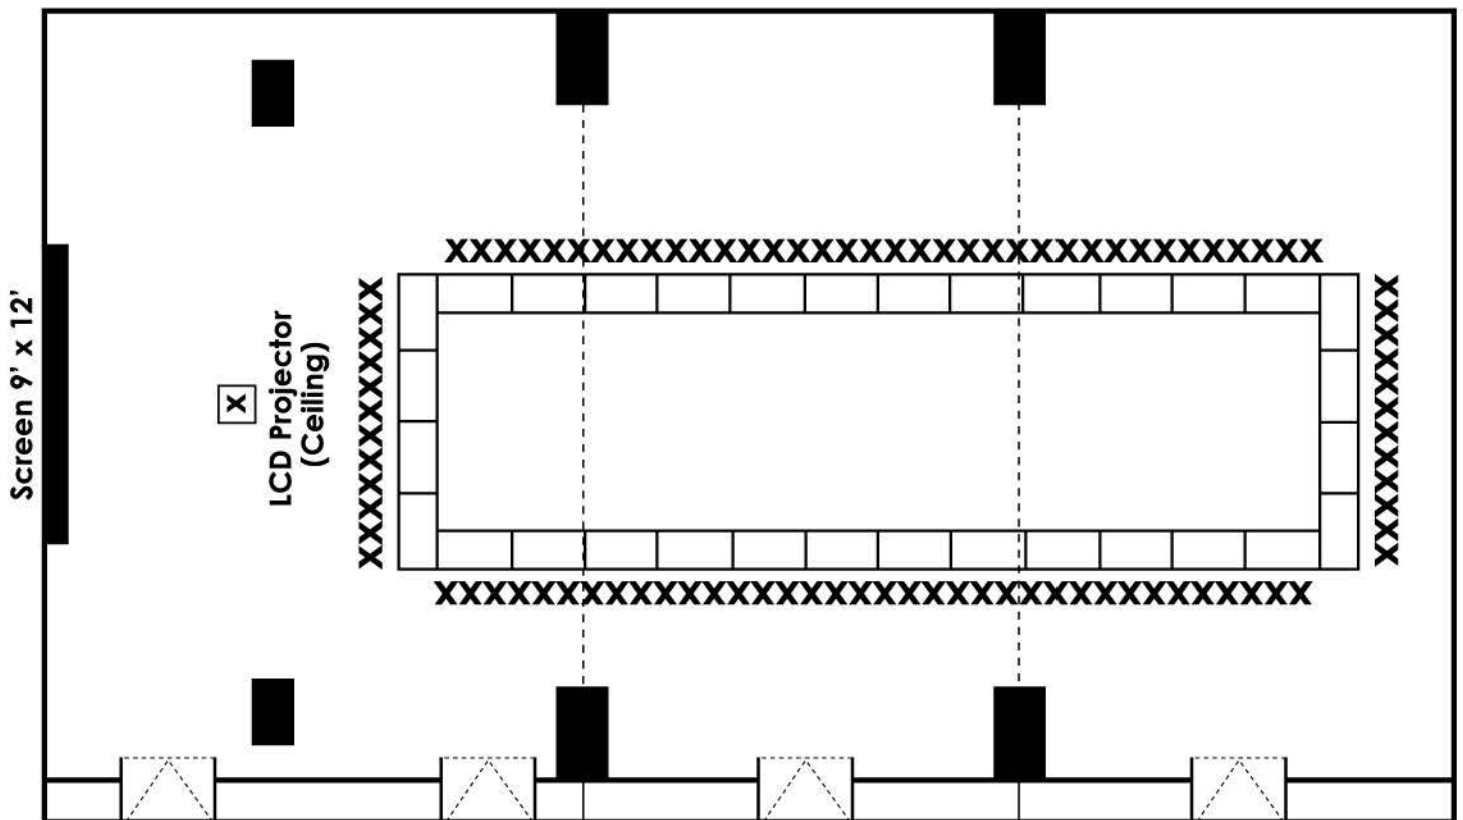

JUNIOR MANHATTAN U SHAPE SEATING 94 PAX

JUNIOR MANHATTAN CLASSROOM SEATING 150 PAX

JUNIOR MANHATTAN THEATRE SEATING 300 PAX

JUNIOR MANHATTAN BOARDROOM SEATING 84 PAX

JUNIOR MANHATTAN HOLLOW SQUARE SEATING 80 PAX

JUNIOR MANHATTAN ROUND TABLE SEATING 300 PAX

JUNIOR MANHATTAN ROUND TABLE SEATING 220 PAX