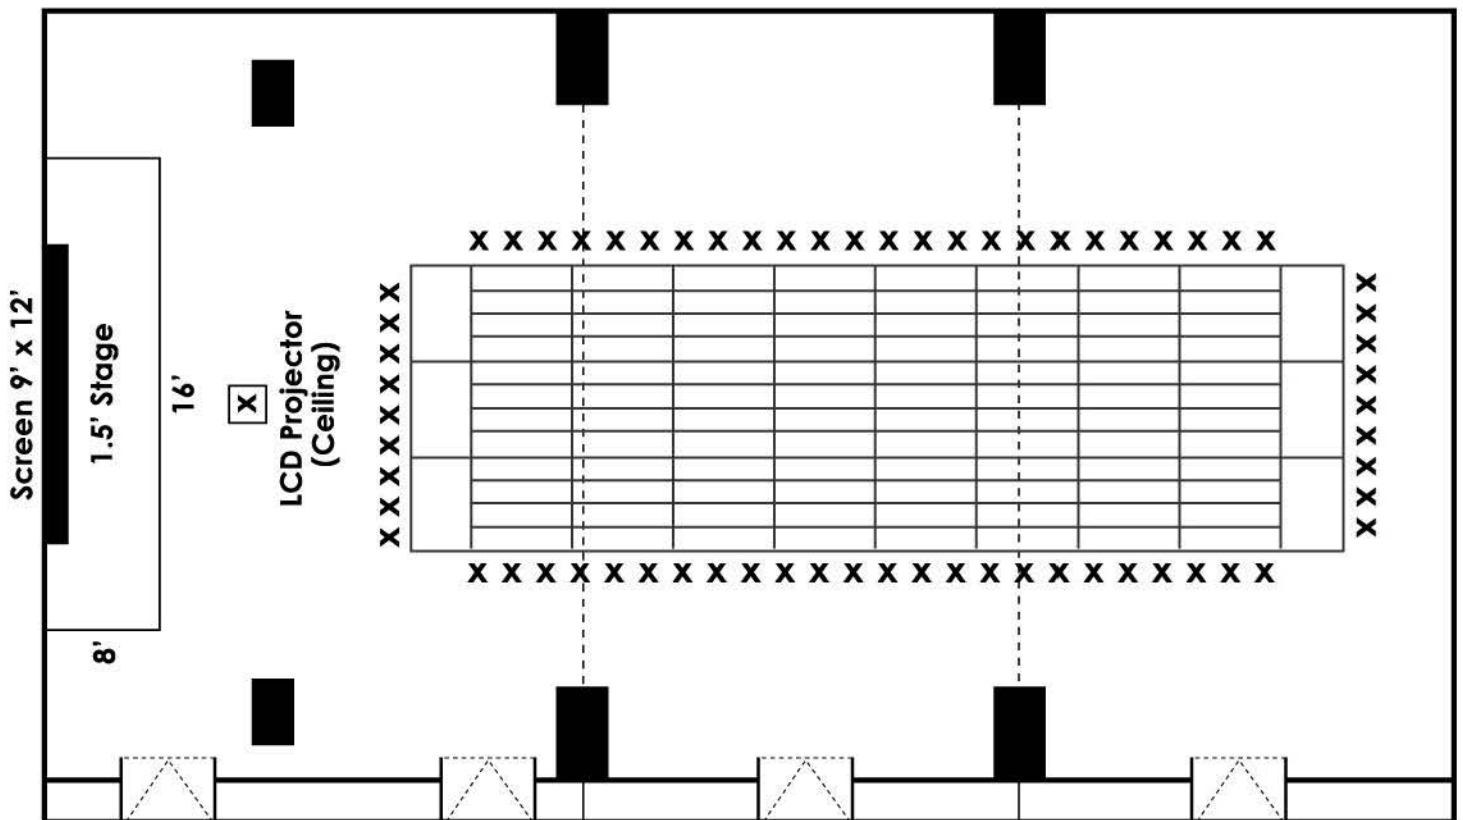

JUNIOR MANHATTAN U SHAPE SEATING 94 PAX

JUNIOR MANHATTAN CLASSROOM SEATING 150 PAX

JUNIOR MANHATTAN THEATRE SEATING 300 PAX

JUNIOR MANHATTAN BOARDROOM SEATING 84 PAX

JUNIOR MANHATTAN HOLLOW SQUARE SEATING 80 PAX

JUNIOR MANHATTAN ROUND TABLE SEATING 300 PAX

JUNIOR MANHATTAN ROUND TABLE SEATING 220 PAX