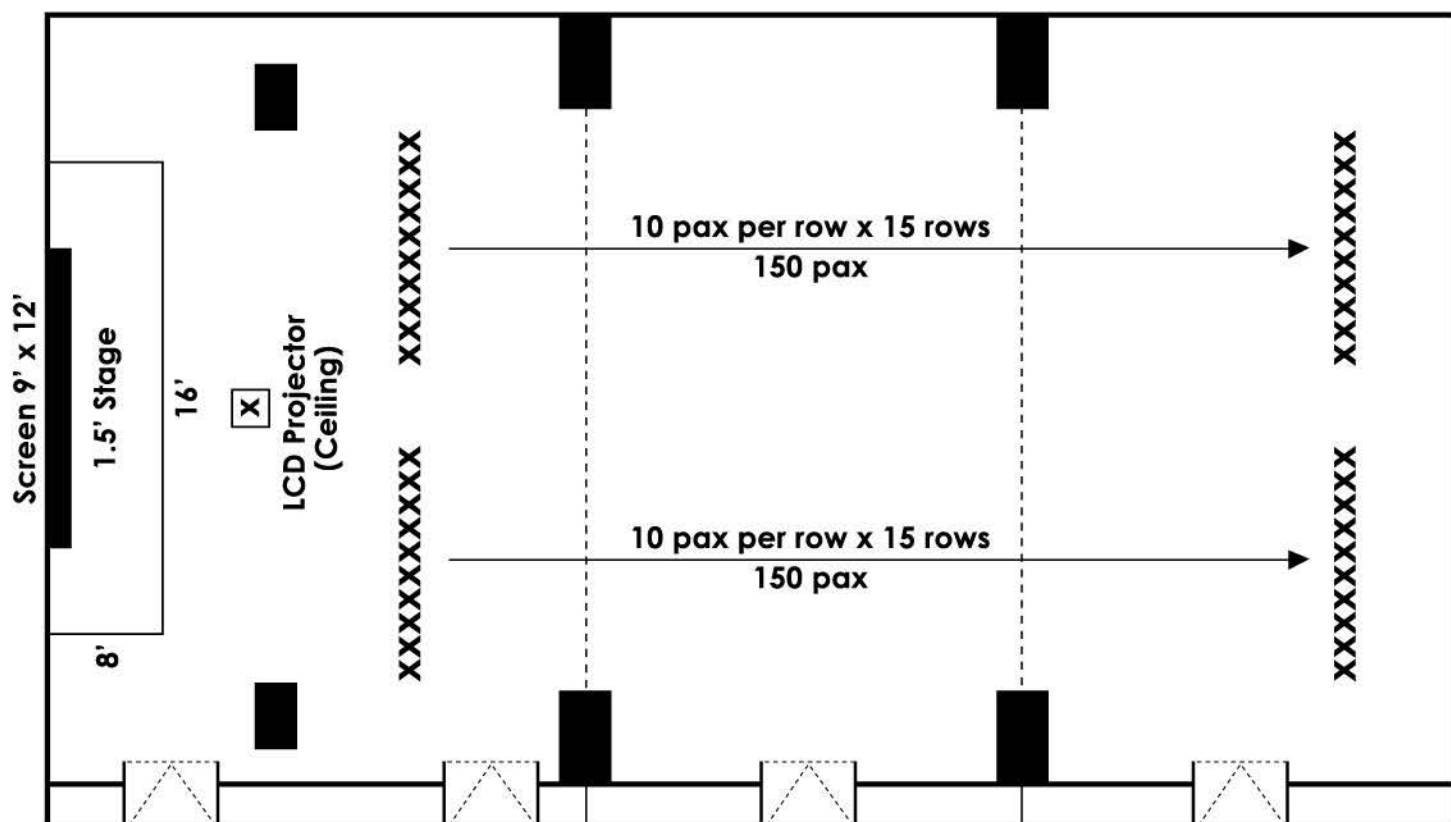

JUNIOR MANHATTAN U SHAPE SEATING 94 PAX

JUNIOR MANHATTAN CLASSROOM SEATING 150 PAX

JUNIOR MANHATTAN THEATRE SEATING 300 PAX

JUNIOR MANHATTAN BOARDROOM SEATING 84 PAX

JUNIOR MANHATTAN HOLLOW SQUARE SEATING 80 PAX

JUNIOR MANHATTAN ROUND TABLE SEATING 300 PAX

JUNIOR MANHATTAN ROUND TABLE SEATING 220 PAX