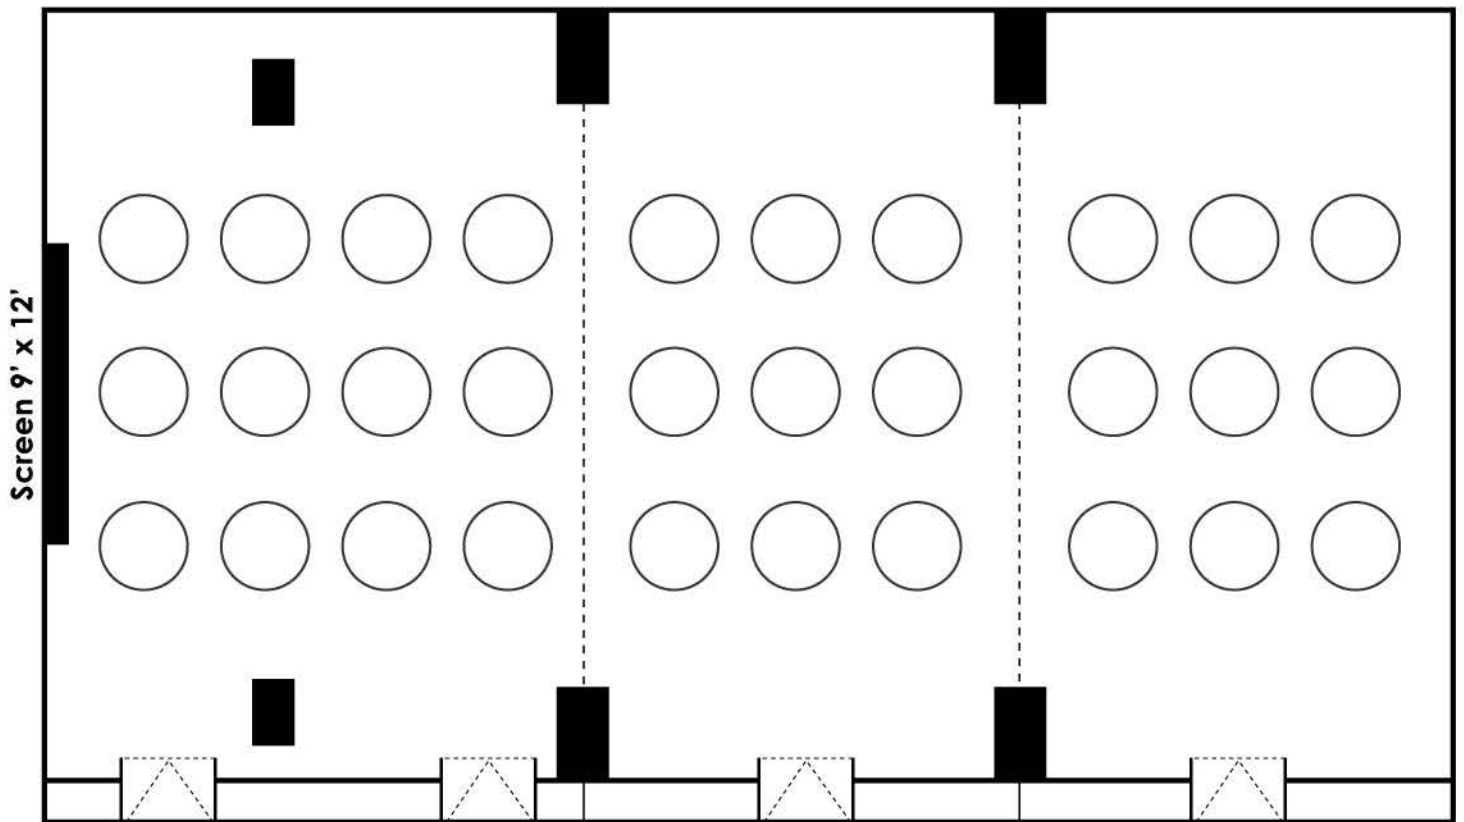

JUNIOR MANHATTAN U SHAPE SEATING 94 PAX

JUNIOR MANHATTAN CLASSROOM SEATING 150 PAX

JUNIOR MANHATTAN THEATRE SEATING 300 PAX

JUNIOR MANHATTAN BOARDROOM SEATING 84 PAX

JUNIOR MANHATTAN HOLLOW SQUARE SEATING 80 PAX

JUNIOR MANHATTAN ROUND TABLE SEATING 300 PAX

JUNIOR MANHATTAN ROUND TABLE SEATING 220 PAX