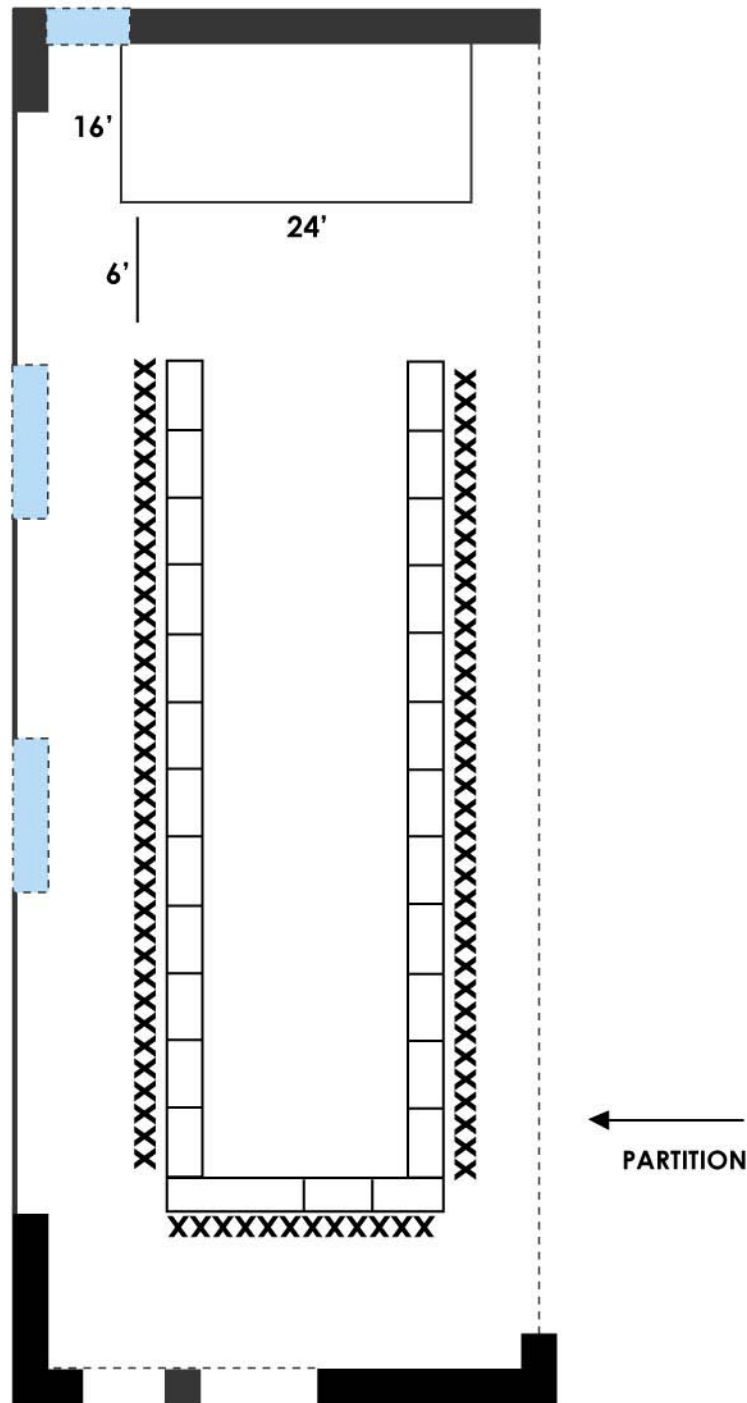

**MANHATTAN I  
THEATRE SEATING  
25 ROWS  
20 PAX PER ROW X 25 ROWS  
500 PAX**

**MANHATTAN I**  
**CLASSROOM SEATING**  
16 ROWS  
15 PAX PER ROW X 25 ROWS  
240 PAX

# MANHATTAN I BUFFET SEATING 200 PAX

# MANHATTAN I ROUND TABLE SEATING 210 PAX

# MANHATTAN I U-SHAPE SEATING 72 PAX