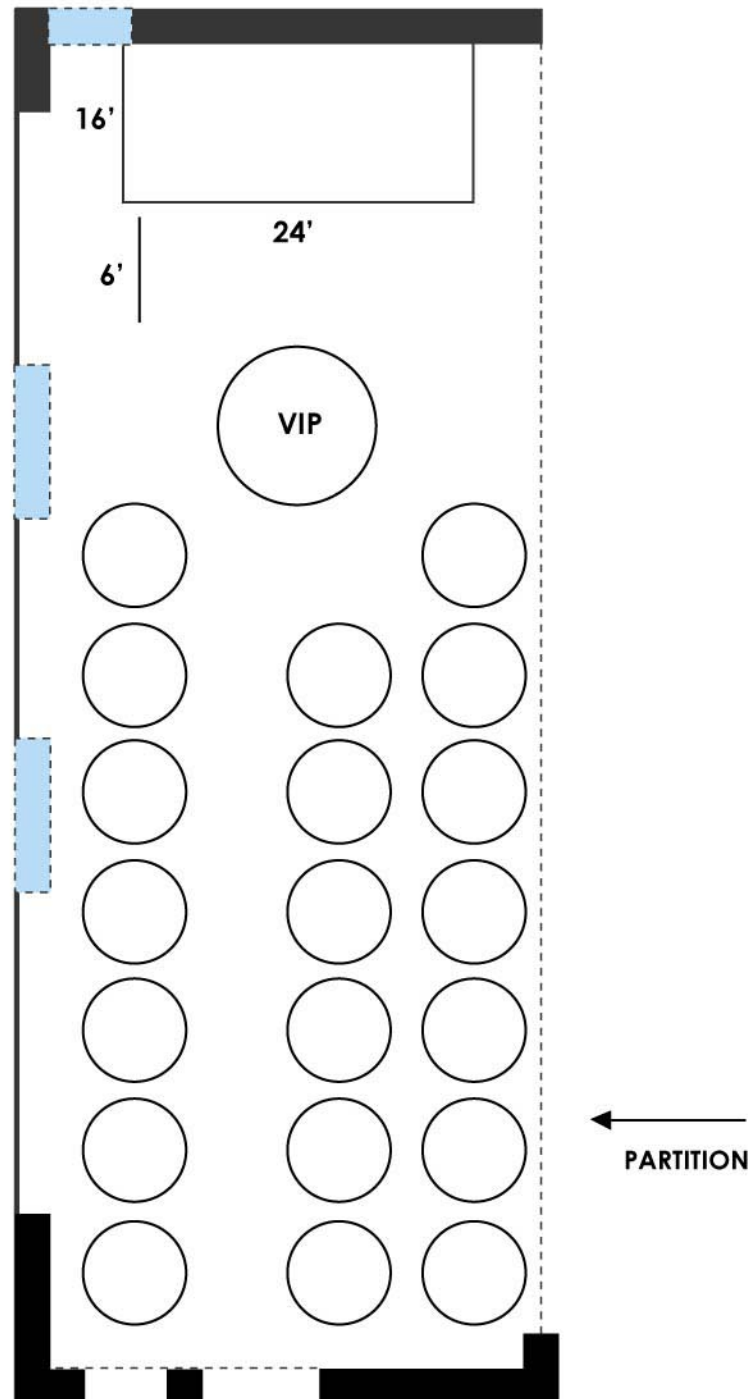

**MANHATTAN I  
THEATRE SEATING  
25 ROWS  
20 PAX PER ROW X 25 ROWS  
500 PAX**

**MANHATTAN I**  
**CLASSROOM SEATING**  
16 ROWS  
15 PAX PER ROW X 25 ROWS  
240 PAX

# MANHATTAN I BUFFET SEATING 200 PAX

# MANHATTAN I ROUND TABLE SEATING 210 PAX

# MANHATTAN I U-SHAPE SEATING 72 PAX