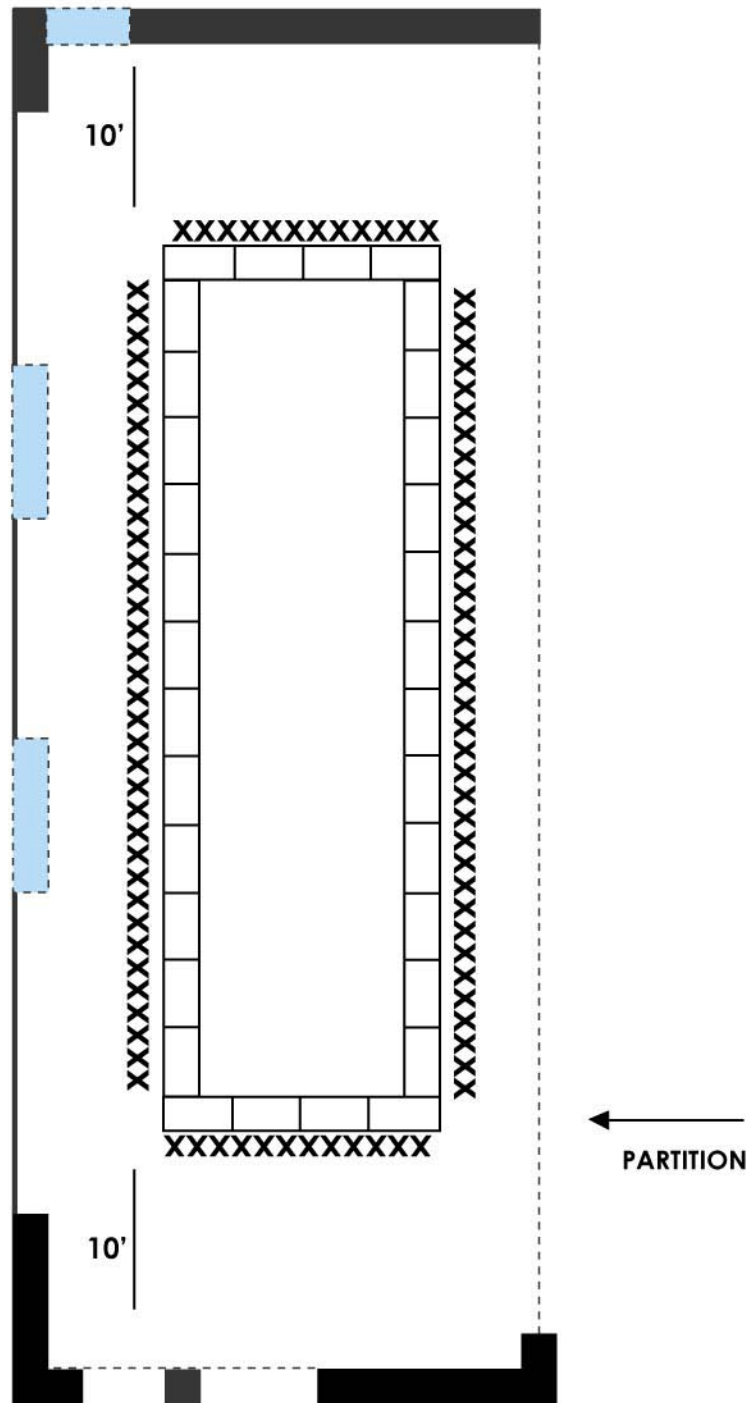

MANHATTAN I HOLLOW SQUARE SEATING 84 PAX