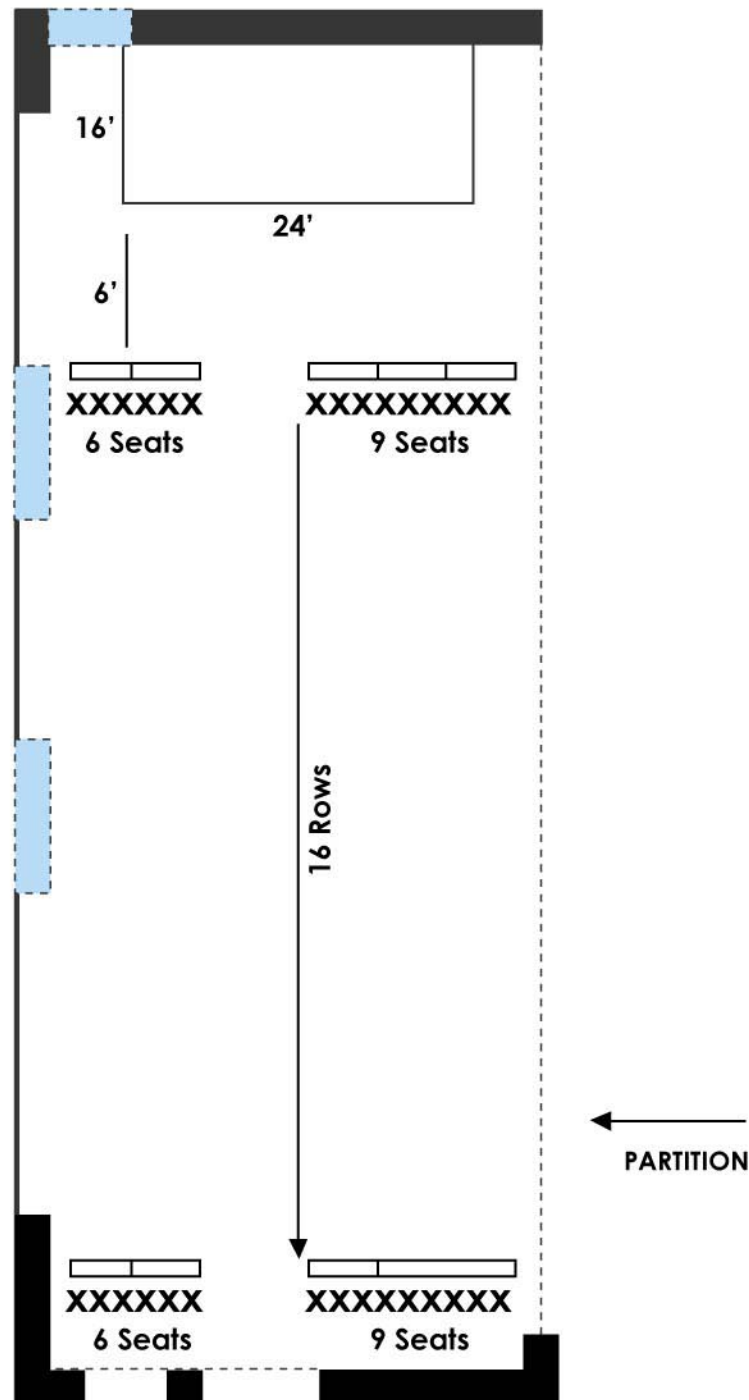

**MANHATTAN I  
THEATRE SEATING  
25 ROWS  
20 PAX PER ROW X 25 ROWS  
500 PAX**

**MANHATTAN I**  
**CLASSROOM SEATING**  
16 ROWS  
15 PAX PER ROW X 25 ROWS  
240 PAX

# MANHATTAN I BUFFET SEATING 200 PAX

# MANHATTAN I ROUND TABLE SEATING 210 PAX

# MANHATTAN I U-SHAPE SEATING 72 PAX