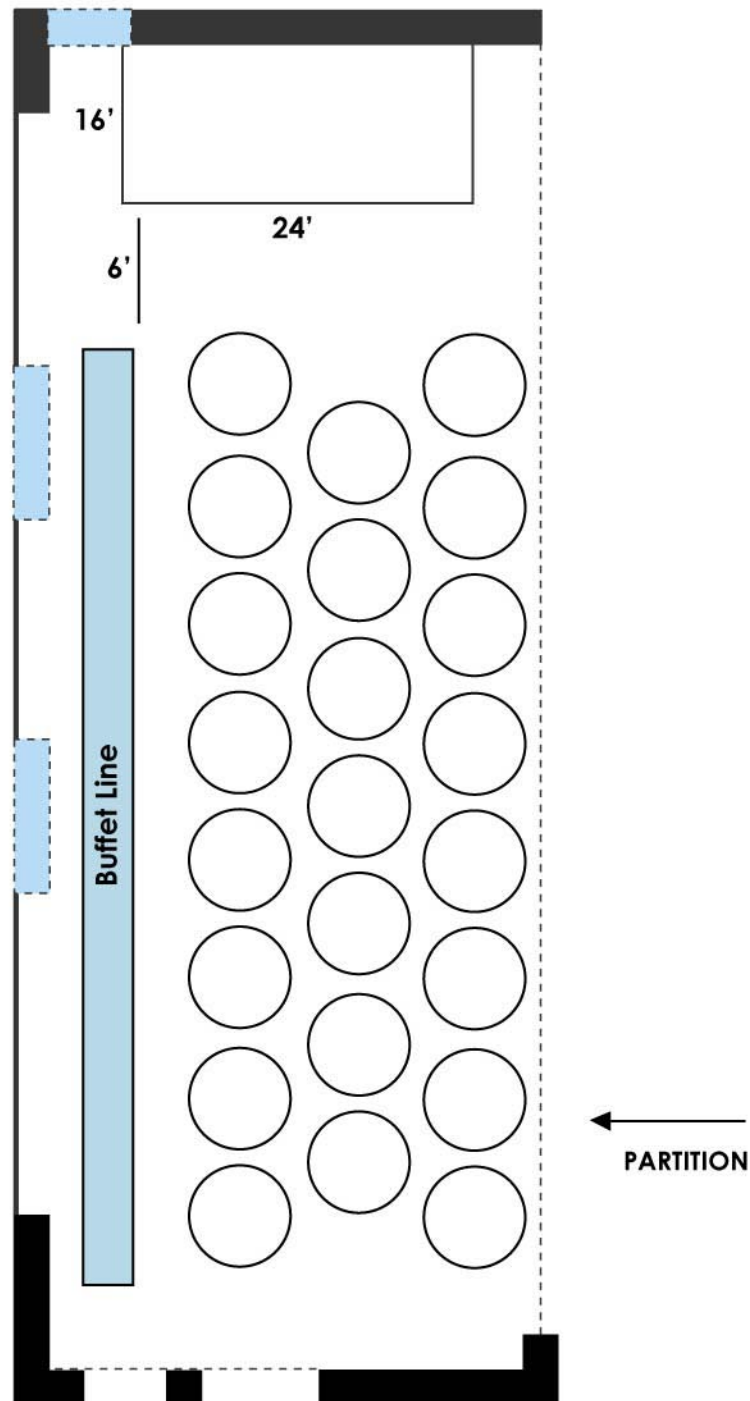

**MANHATTAN I  
THEATRE SEATING  
25 ROWS  
20 PAX PER ROW X 25 ROWS  
500 PAX**

**MANHATTAN I**  
**CLASSROOM SEATING**  
16 ROWS  
15 PAX PER ROW X 25 ROWS  
240 PAX

# MANHATTAN I BUFFET SEATING 200 PAX

# MANHATTAN I ROUND TABLE SEATING 210 PAX

# MANHATTAN I U-SHAPE SEATING 72 PAX