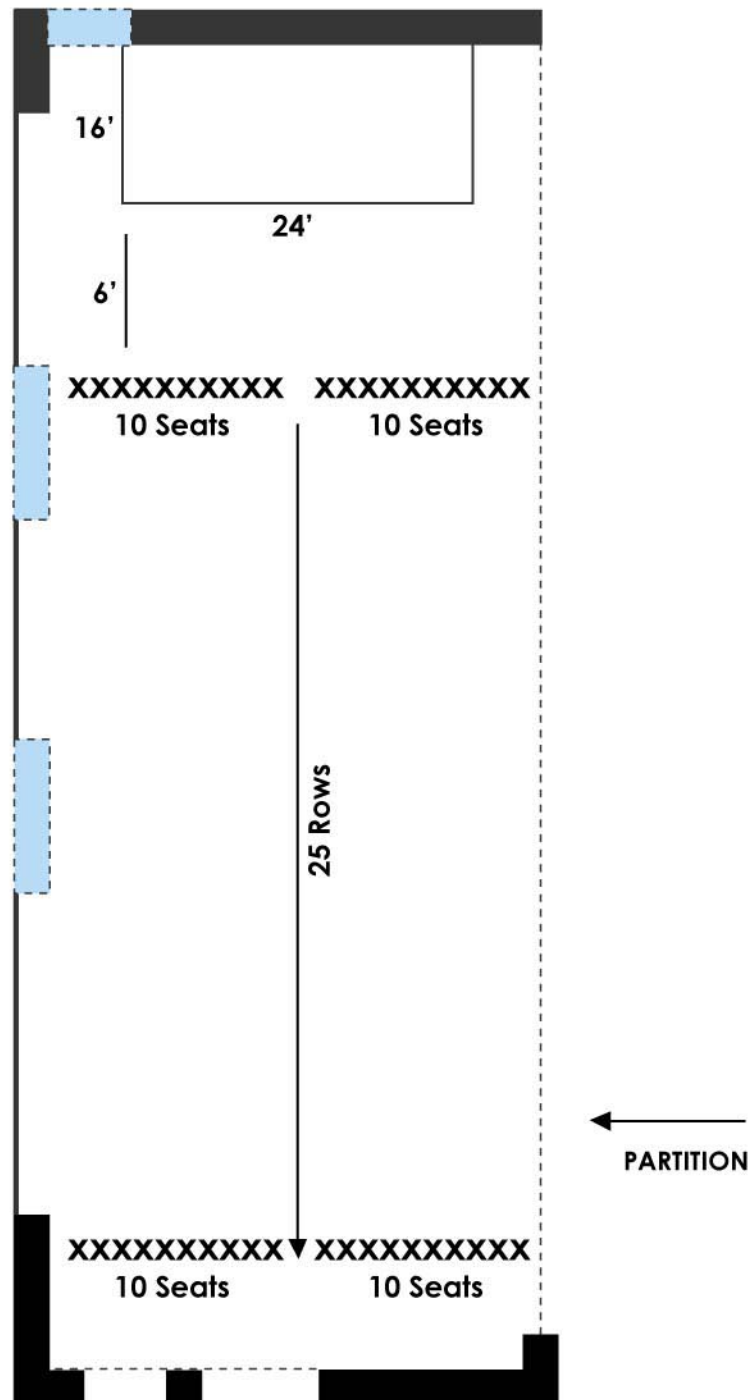

**MANHATTAN I  
THEATRE SEATING  
25 ROWS  
20 PAX PER ROW X 25 ROWS  
500 PAX**

**MANHATTAN I**  
**CLASSROOM SEATING**  
16 ROWS  
15 PAX PER ROW X 25 ROWS  
240 PAX

# MANHATTAN I BUFFET SEATING 200 PAX

# MANHATTAN I ROUND TABLE SEATING 210 PAX

# MANHATTAN I U-SHAPE SEATING 72 PAX