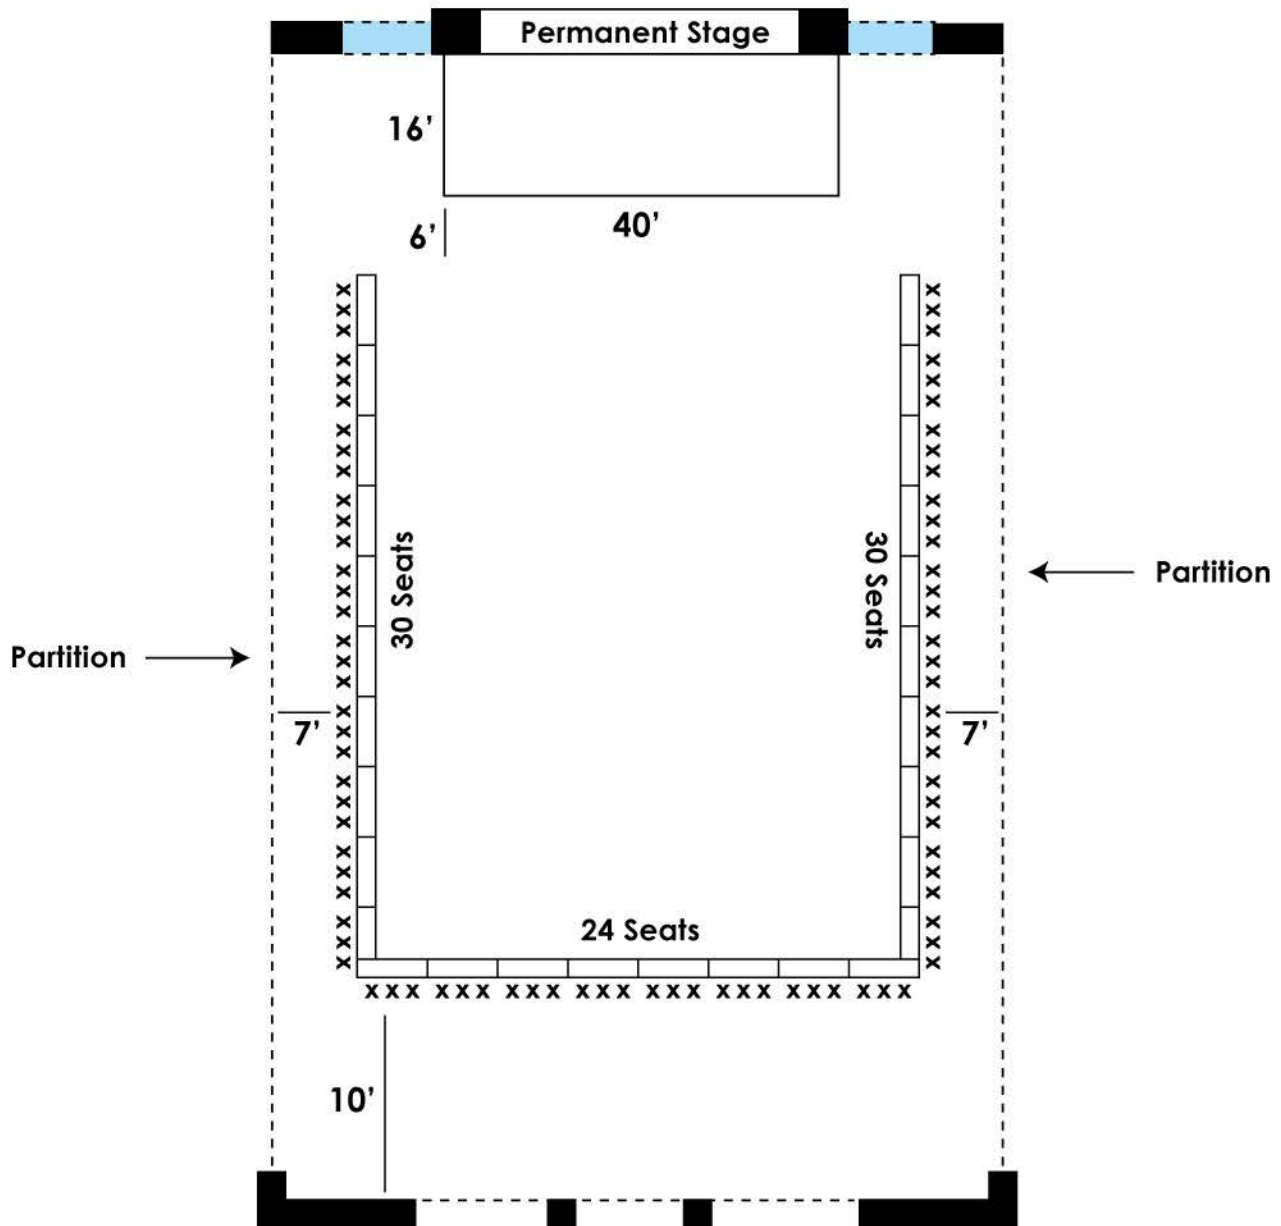

**MANHATTAN II
THEATRE SEATING
25 ROWS
1000 PAX
(40 PAX PER ROW X 25 ROWS)**

MANHATTAN II
CLASSROOM SEATING
16 ROWS
432 PAX
(27 PAX PER ROW X 16 ROWS)

MANHATTAN II U-SHAPE SEATING 84 PAX

MANHATTAN II HOLLOW SQUARE SEATING 120 PAX

MANHATTAN II
BUFFET SEATING
400 PAX