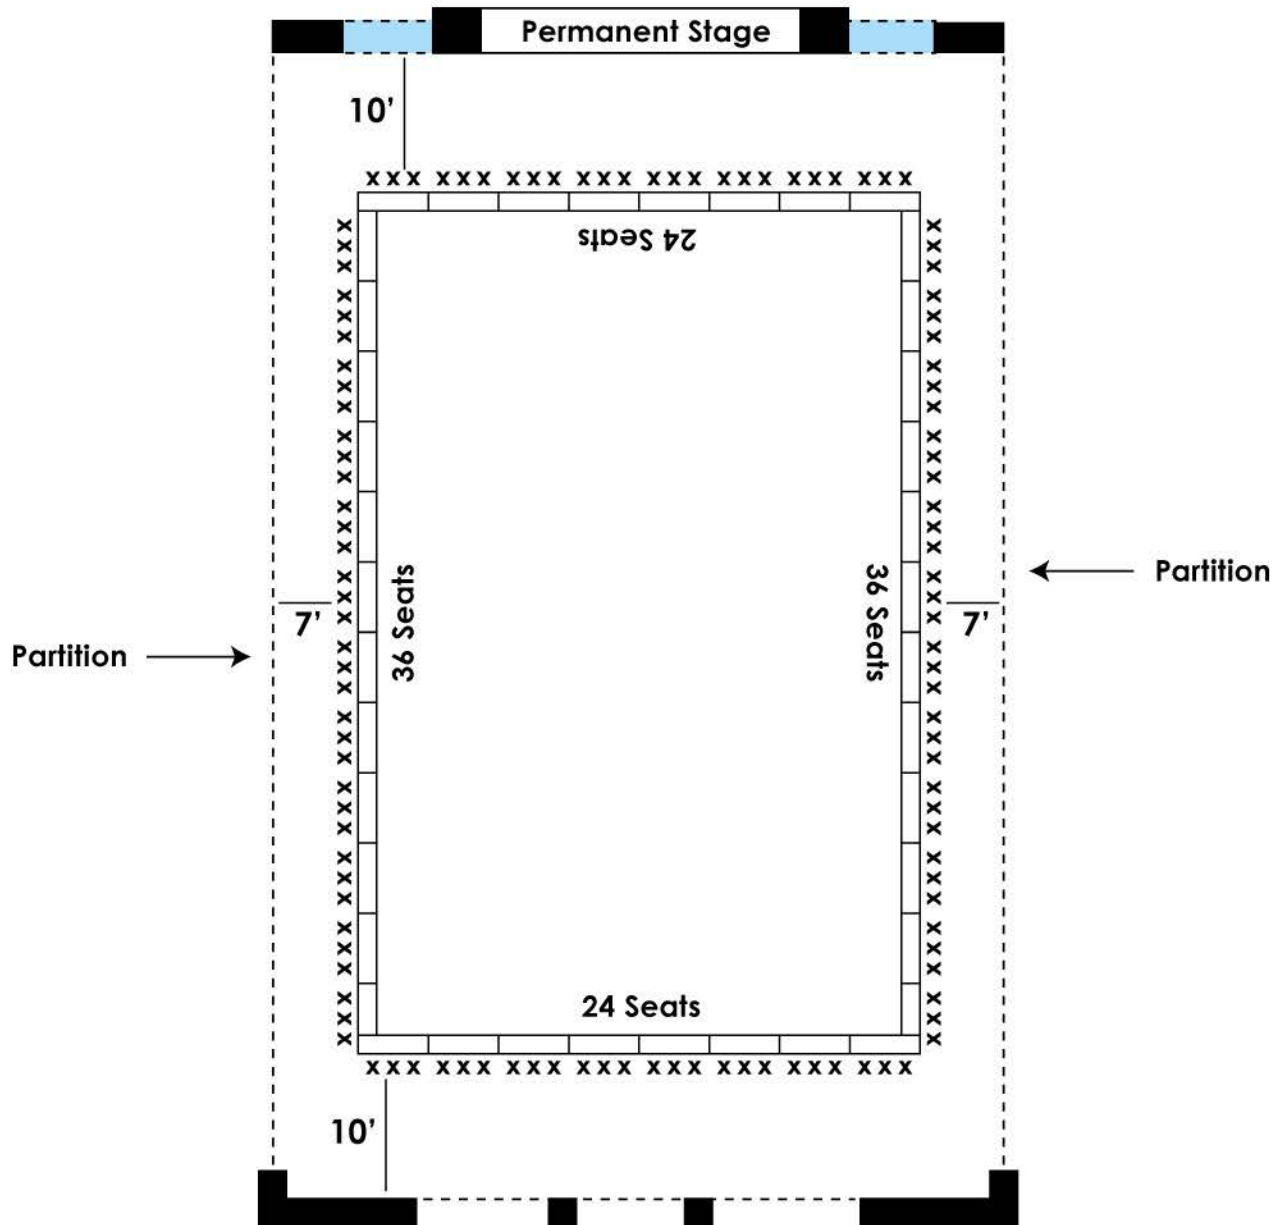

**MANHATTAN II
THEATRE SEATING
25 ROWS
1000 PAX
(40 PAX PER ROW X 25 ROWS)**

MANHATTAN II
CLASSROOM SEATING
16 ROWS
432 PAX
(27 PAX PER ROW X 16 ROWS)

MANHATTAN II U-SHAPE SEATING 84 PAX

MANHATTAN II HOLLOW SQUARE SEATING 120 PAX

MANHATTAN II
BUFFET SEATING
400 PAX