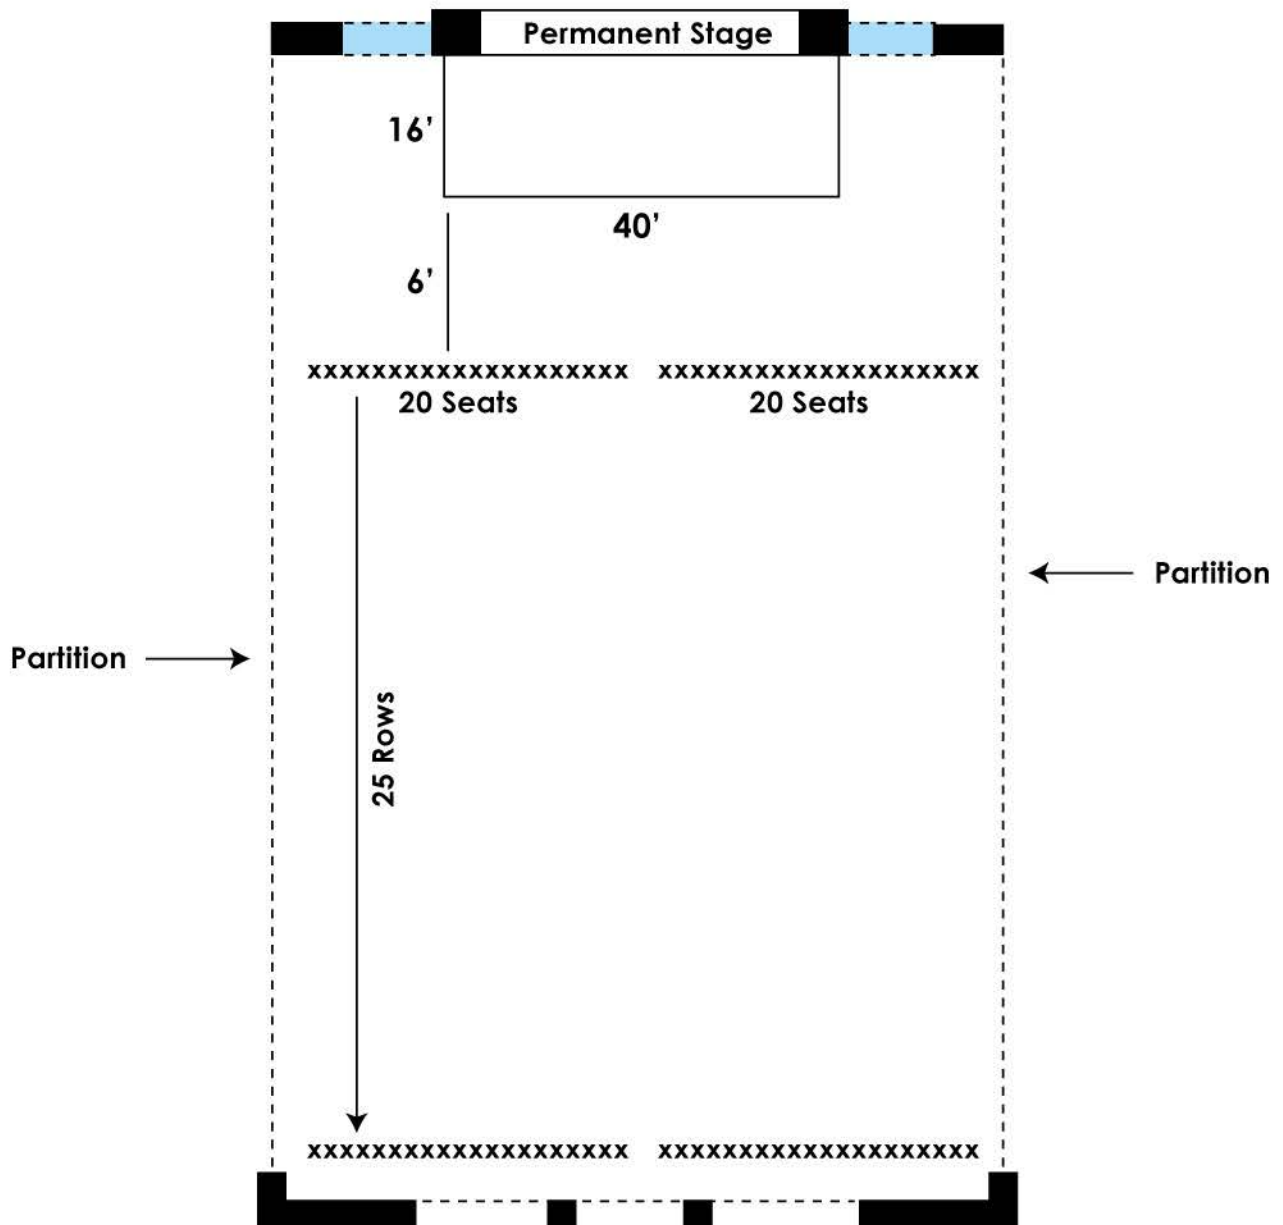

**MANHATTAN II
THEATRE SEATING
25 ROWS
1000 PAX
(40 PAX PER ROW X 25 ROWS)**

MANHATTAN II
CLASSROOM SEATING
16 ROWS
432 PAX
(27 PAX PER ROW X 16 ROWS)

MANHATTAN II U-SHAPE SEATING 84 PAX

MANHATTAN II HOLLOW SQUARE SEATING 120 PAX

MANHATTAN II
BUFFET SEATING
400 PAX