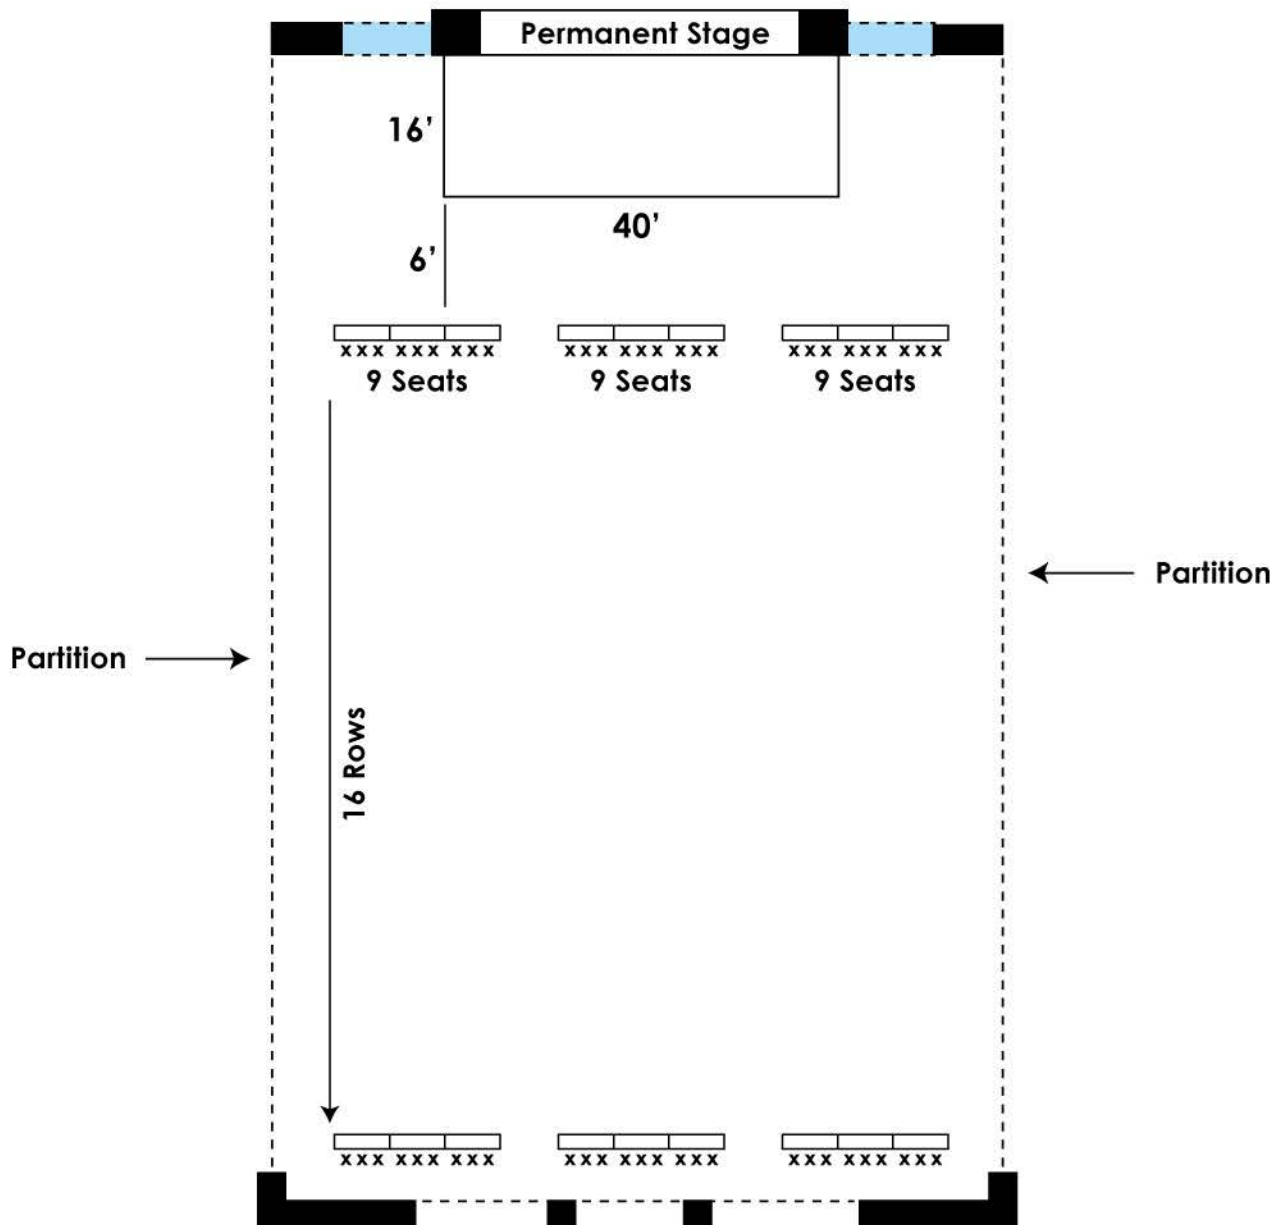

**MANHATTAN II
THEATRE SEATING
25 ROWS
1000 PAX
(40 PAX PER ROW X 25 ROWS)**

MANHATTAN II
CLASSROOM SEATING
16 ROWS
432 PAX
(27 PAX PER ROW X 16 ROWS)

MANHATTAN II U-SHAPE SEATING 84 PAX

MANHATTAN II HOLLOW SQUARE SEATING 120 PAX

MANHATTAN II
BUFFET SEATING
400 PAX