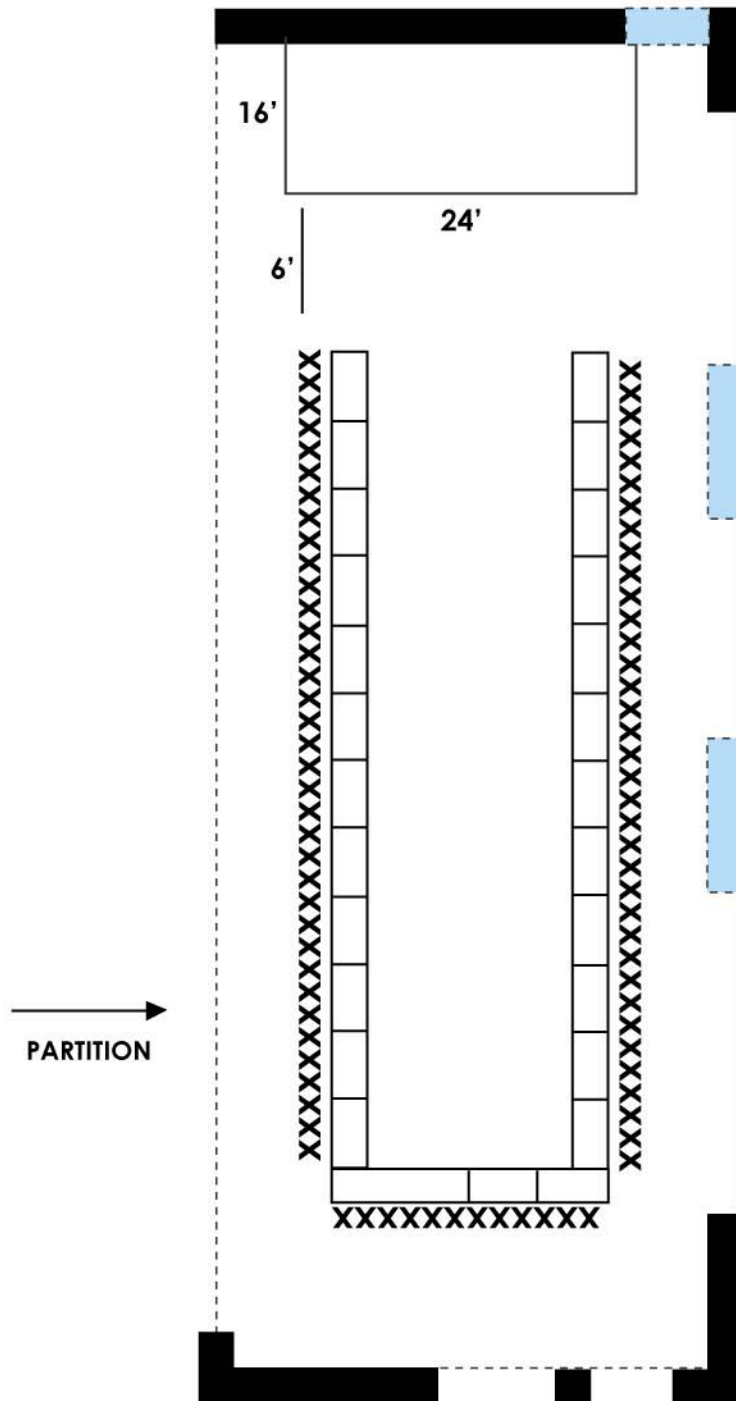

**MANHATTAN III
THEATRE SEATING
25 ROWS
500 PAX
(20 PAX PER ROW X 25 ROWS)**

MANHATTAN III
CLASSROOM SEATING
16 ROWS
240 PAX
(15 PAX PER ROW X 25 ROWS)

**MANHATTAN III
BUFFET SEATING
200 PAX**

MANHATTAN III ROUND TABLE SEATING 210 PAX

MANHATTAN III U-SHAPE SEATING 72 PAX

MANHATTAN III
ROUND TABLE SEATING
360 PAX
(36 ROUND TABLE X 10 PAX EACH)

MANHATTAN III HOLLOW SQUARE SEATING 84 PAX