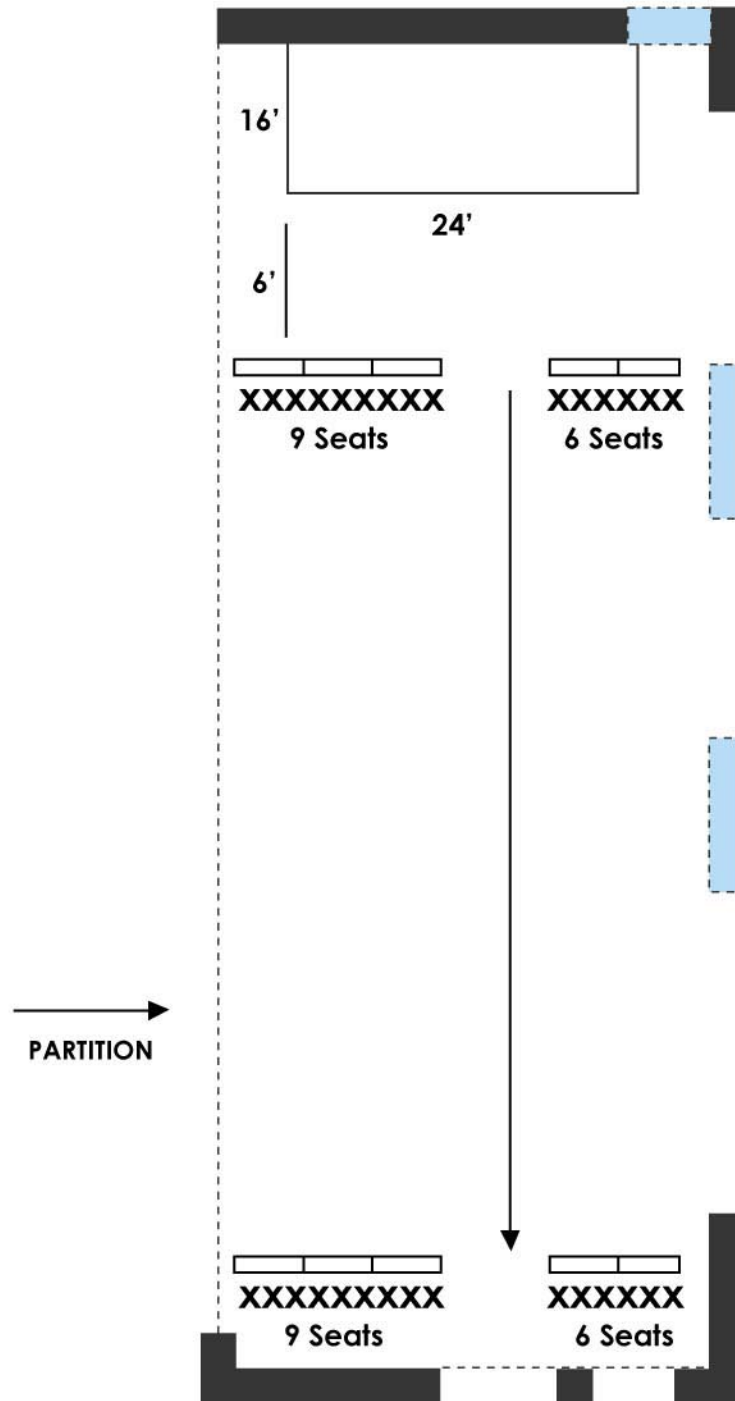

**MANHATTAN III
THEATRE SEATING
25 ROWS
500 PAX
(20 PAX PER ROW X 25 ROWS)**

MANHATTAN III
CLASSROOM SEATING
16 ROWS
240 PAX
(15 PAX PER ROW X 25 ROWS)

**MANHATTAN III
BUFFET SEATING
200 PAX**

MANHATTAN III ROUND TABLE SEATING 210 PAX

MANHATTAN III U-SHAPE SEATING 72 PAX

MANHATTAN III
ROUND TABLE SEATING
360 PAX
(36 ROUND TABLE X 10 PAX EACH)

MANHATTAN III HOLLOW SQUARE SEATING 84 PAX