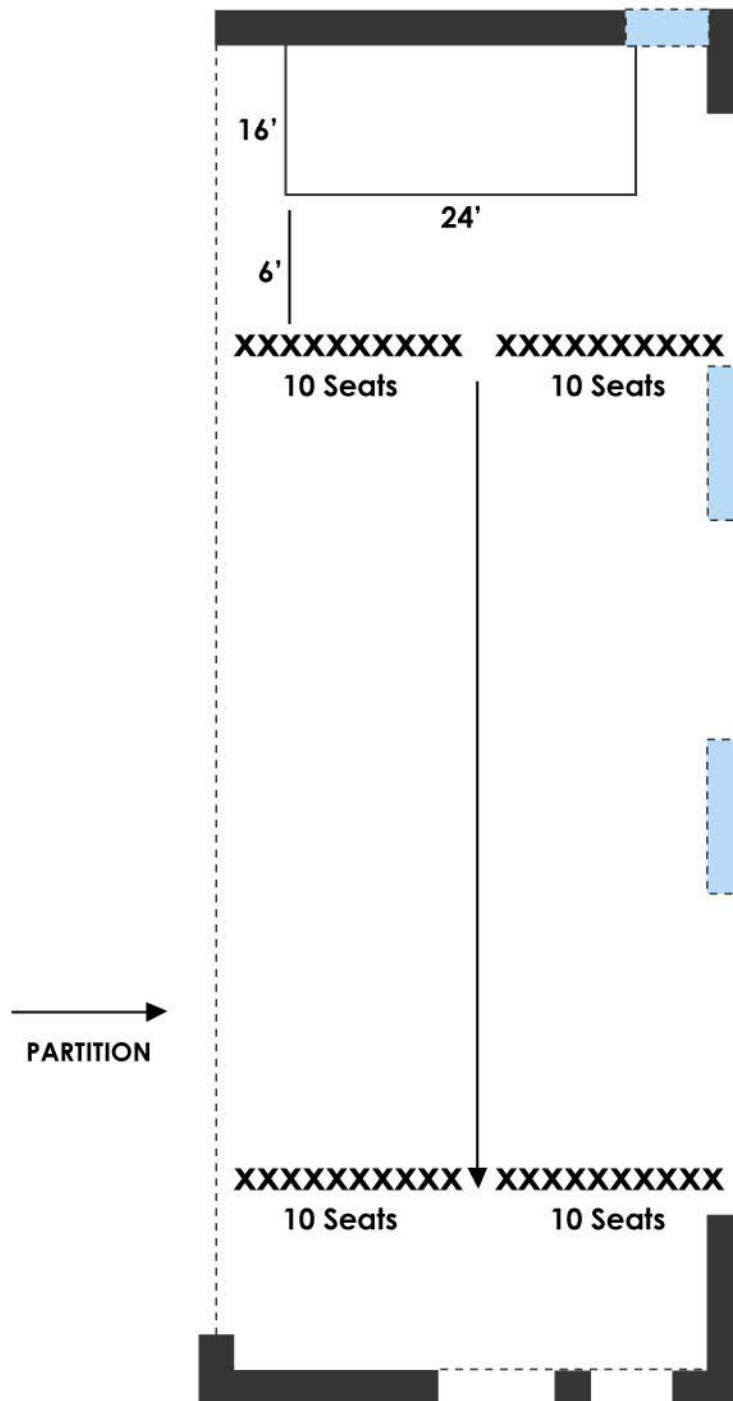

**MANHATTAN III
THEATRE SEATING
25 ROWS
500 PAX
(20 PAX PER ROW X 25 ROWS)**

MANHATTAN III
CLASSROOM SEATING
16 ROWS
240 PAX
(15 PAX PER ROW X 25 ROWS)

**MANHATTAN III
BUFFET SEATING
200 PAX**

MANHATTAN III ROUND TABLE SEATING 210 PAX

MANHATTAN III U-SHAPE SEATING 72 PAX

MANHATTAN III
ROUND TABLE SEATING
360 PAX
(36 ROUND TABLE X 10 PAX EACH)

MANHATTAN III HOLLOW SQUARE SEATING 84 PAX