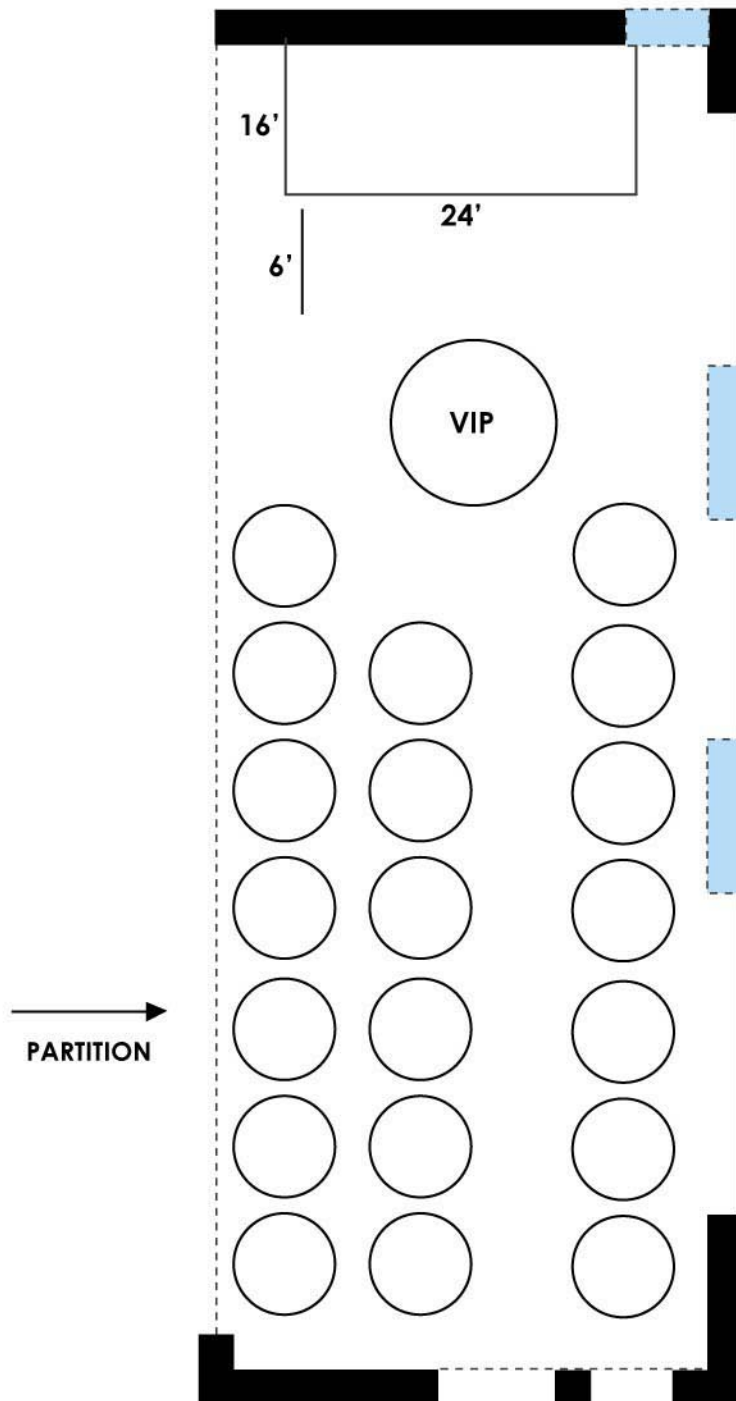

**MANHATTAN III
THEATRE SEATING
25 ROWS
500 PAX
(20 PAX PER ROW X 25 ROWS)**

MANHATTAN III
CLASSROOM SEATING
16 ROWS
240 PAX
(15 PAX PER ROW X 25 ROWS)

**MANHATTAN III
BUFFET SEATING
200 PAX**

MANHATTAN III ROUND TABLE SEATING 210 PAX

MANHATTAN III U-SHAPE SEATING 72 PAX

MANHATTAN III
ROUND TABLE SEATING
360 PAX
(36 ROUND TABLE X 10 PAX EACH)

MANHATTAN III HOLLOW SQUARE SEATING 84 PAX