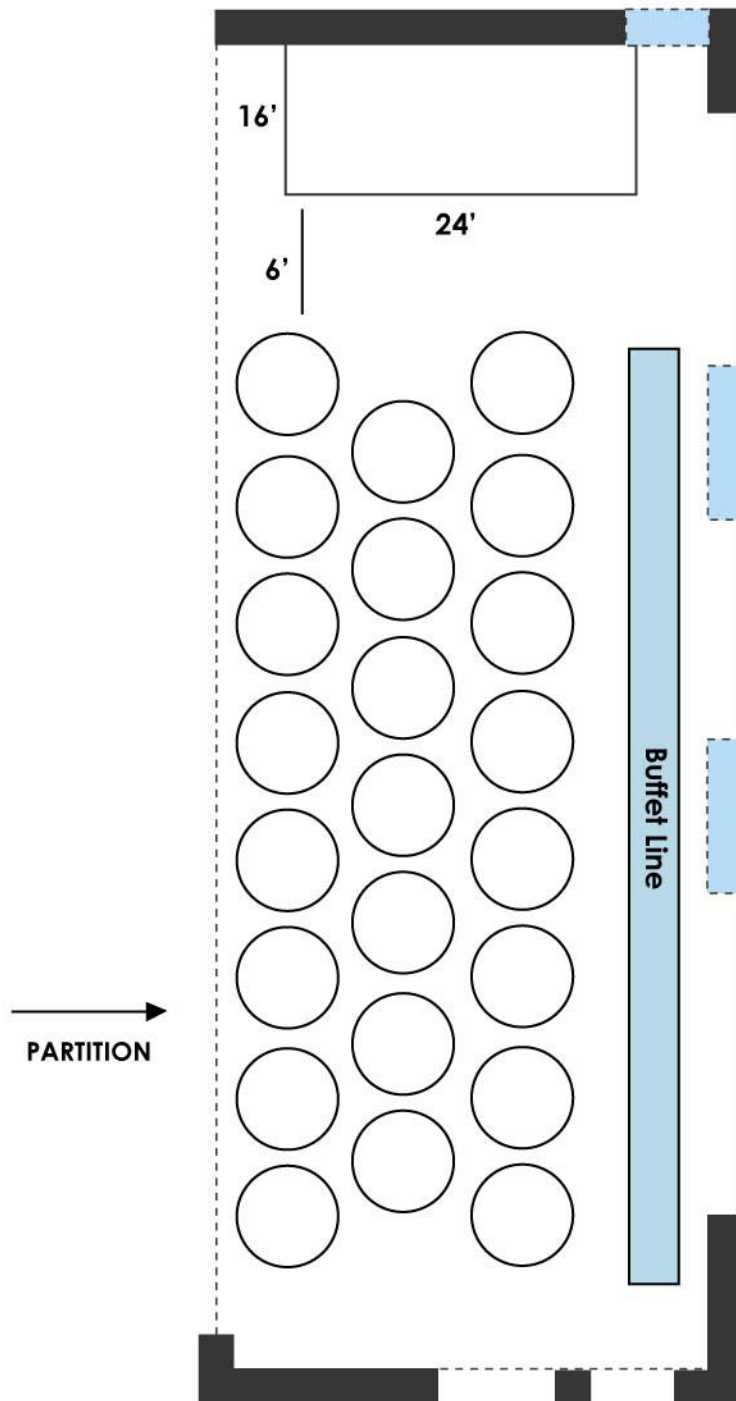

**MANHATTAN III
THEATRE SEATING
25 ROWS
500 PAX
(20 PAX PER ROW X 25 ROWS)**

MANHATTAN III
CLASSROOM SEATING
16 ROWS
240 PAX
(15 PAX PER ROW X 25 ROWS)

**MANHATTAN III
BUFFET SEATING
200 PAX**

MANHATTAN III ROUND TABLE SEATING 210 PAX

MANHATTAN III U-SHAPE SEATING 72 PAX

MANHATTAN III
ROUND TABLE SEATING
360 PAX
(36 ROUND TABLE X 10 PAX EACH)

MANHATTAN III HOLLOW SQUARE SEATING 84 PAX