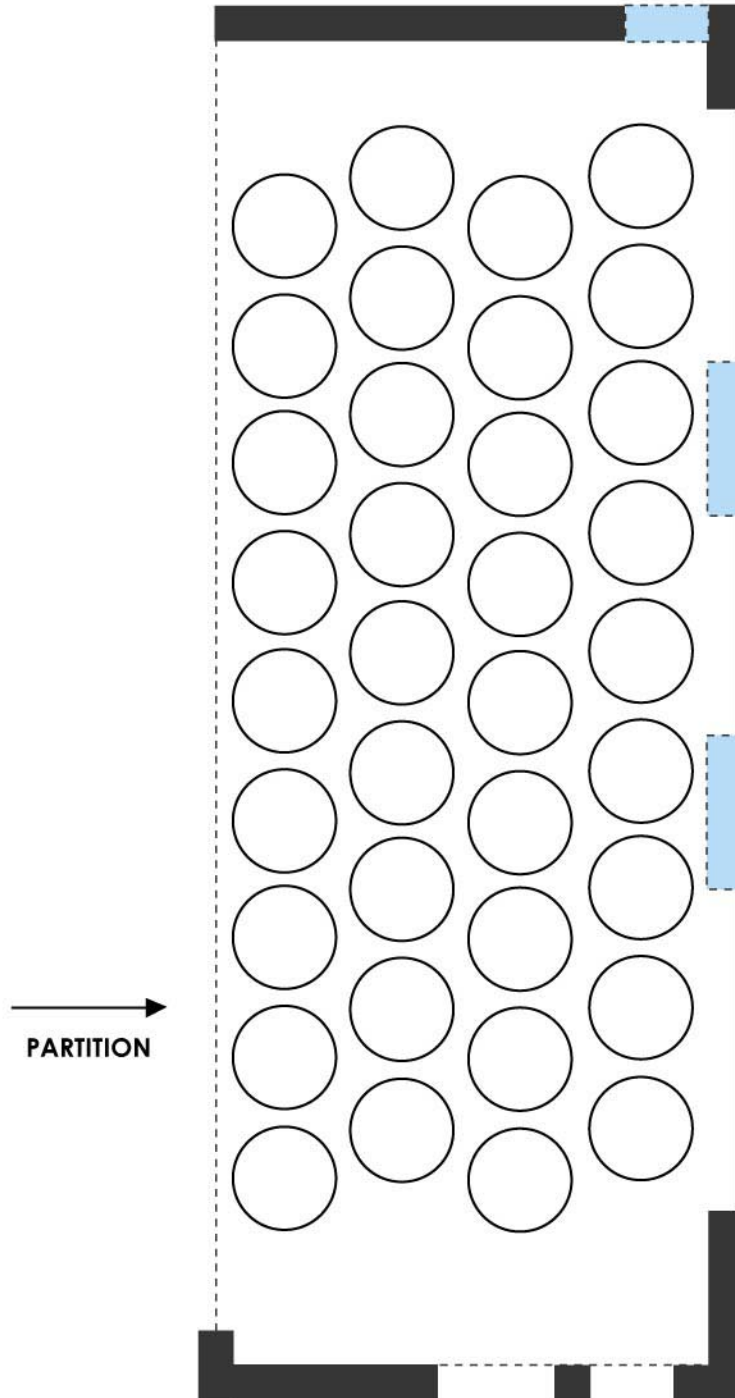

**MANHATTAN III
THEATRE SEATING
25 ROWS
500 PAX
(20 PAX PER ROW X 25 ROWS)**

MANHATTAN III
CLASSROOM SEATING
16 ROWS
240 PAX
(15 PAX PER ROW X 25 ROWS)

**MANHATTAN III
BUFFET SEATING
200 PAX**

MANHATTAN III ROUND TABLE SEATING 210 PAX

MANHATTAN III U-SHAPE SEATING 72 PAX

MANHATTAN III
ROUND TABLE SEATING
360 PAX
(36 ROUND TABLE X 10 PAX EACH)

MANHATTAN III HOLLOW SQUARE SEATING 84 PAX