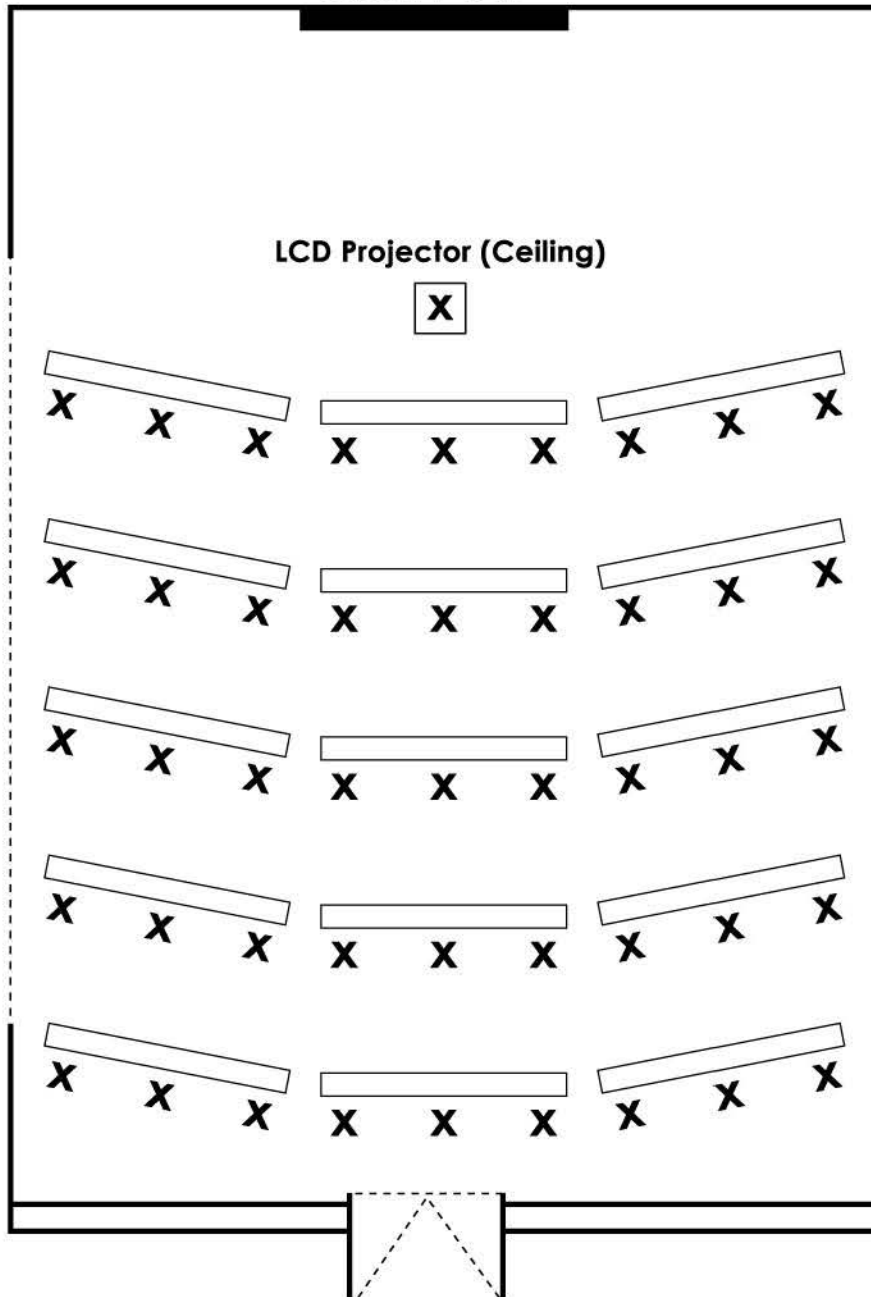

# MANHATTAN VI U-SHAPE SEATING 27 PAX

# MANHATTAN VI CLASSROOM SEATING 45 PAX

Screen 9' x 12'

LCD Projector (Ceiling)

Partition To  
Manhattan VII →

# MANHATTAN VI HOLLOW SQUARE SEATING 30 PAX

**MANHATTAN VI**  
**ROUND TABLE SEATING**  
**90 PAX**

# MANHATTAN VI ROUND TABLE SEATING 60 PAX