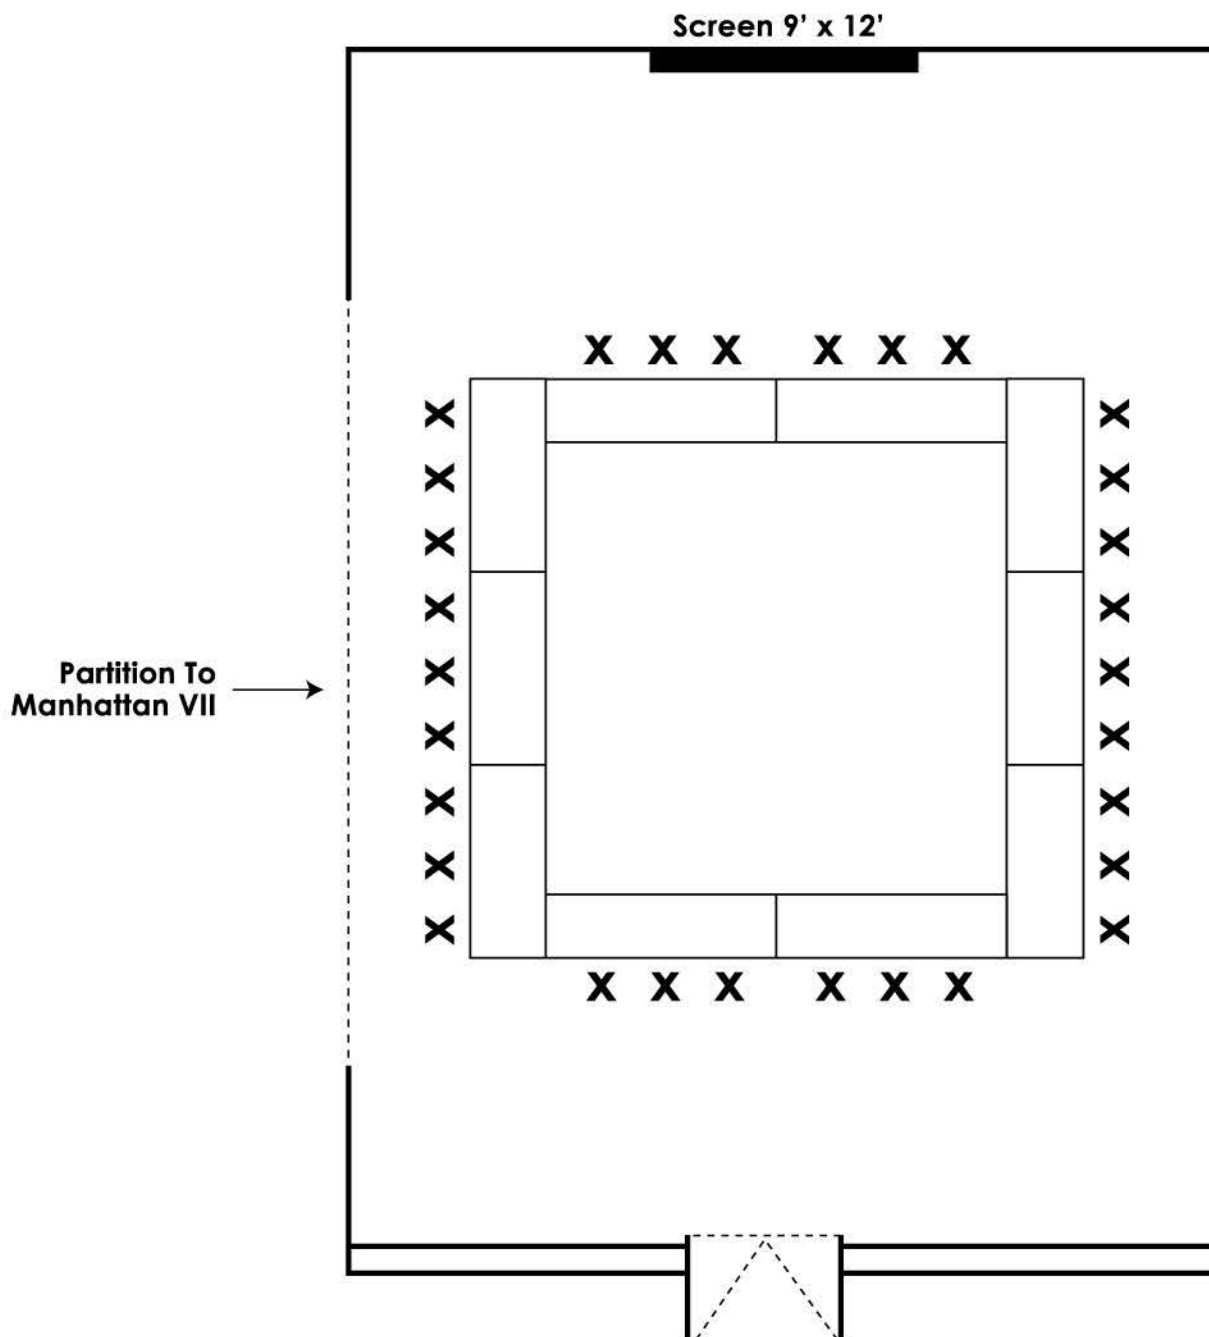

MANHATTAN VI HOLLOW SQUARE SEATING 30 PAX