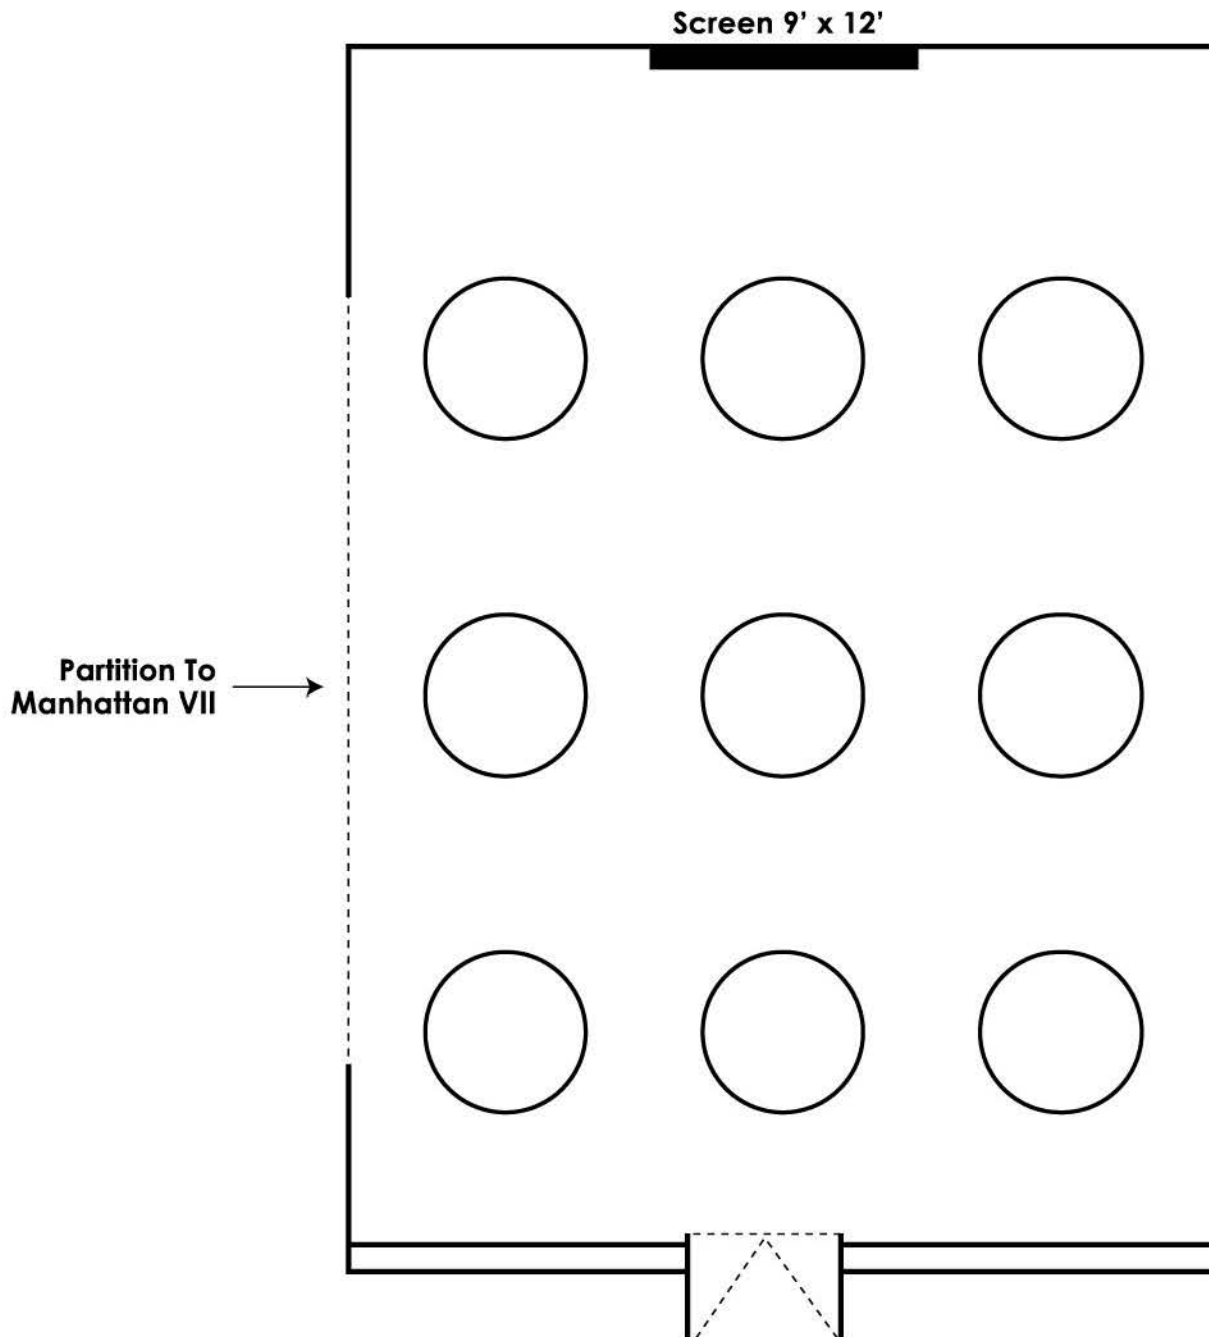

MANHATTAN VI
ROUND TABLE SEATING
90 PAX