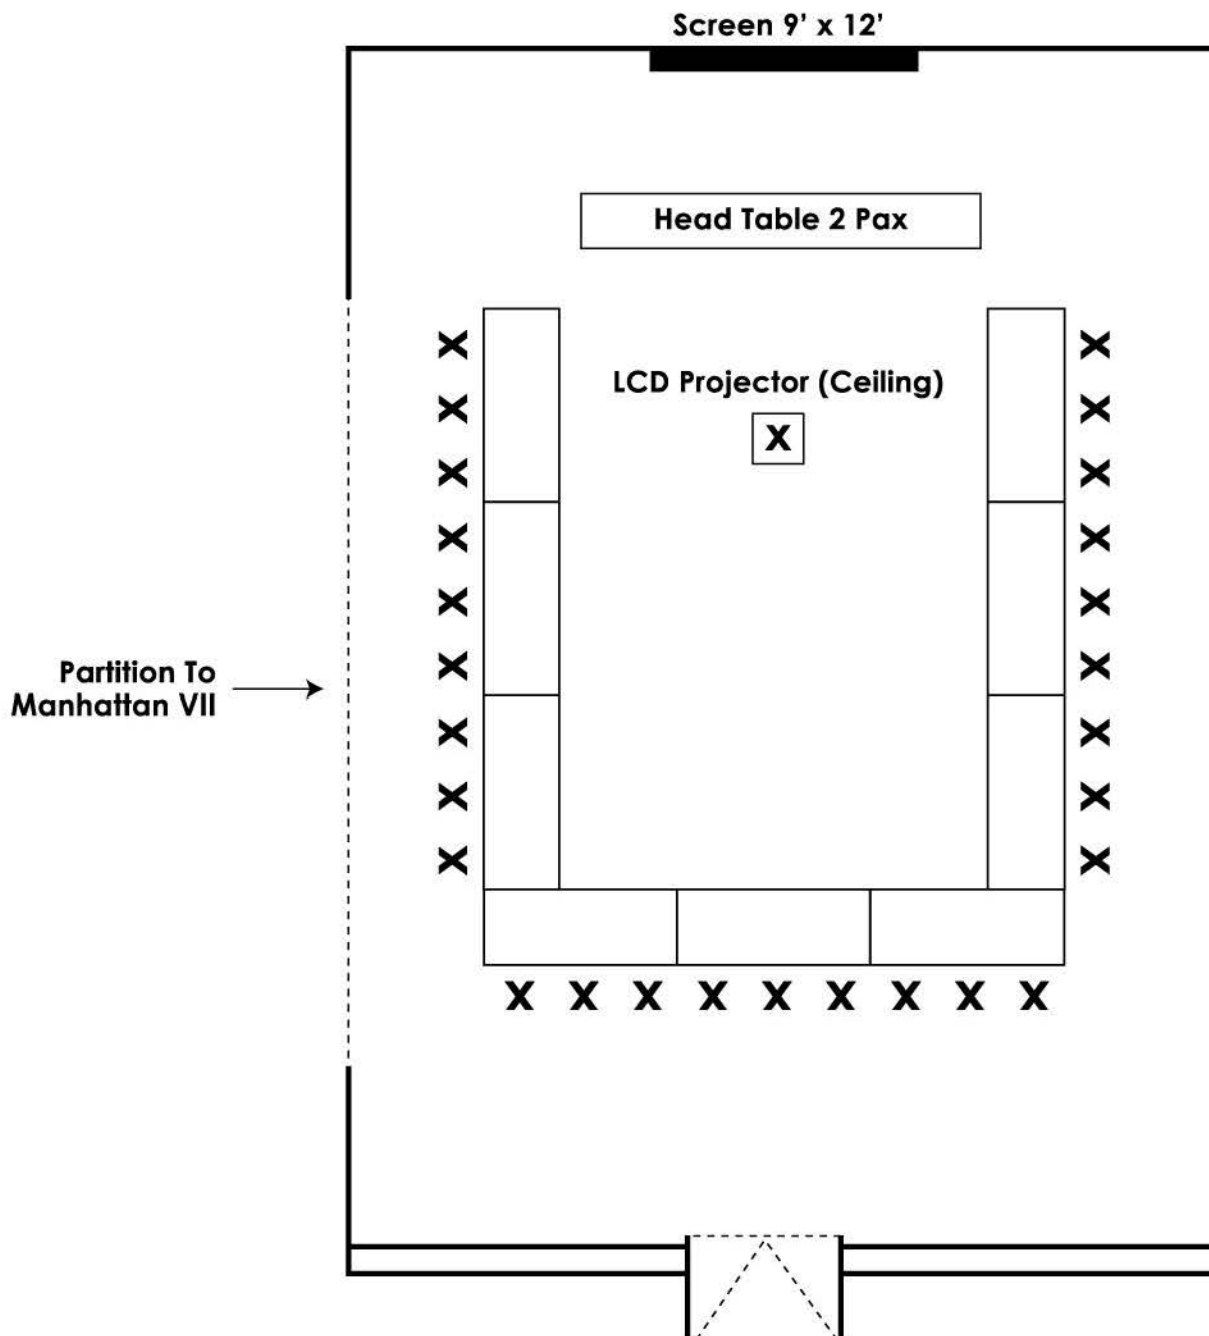

# MANHATTAN VI CLASSROOM SEATING 45 PAX

Screen 9' x 12'

LCD Projector (Ceiling)

Partition To  
Manhattan VII →