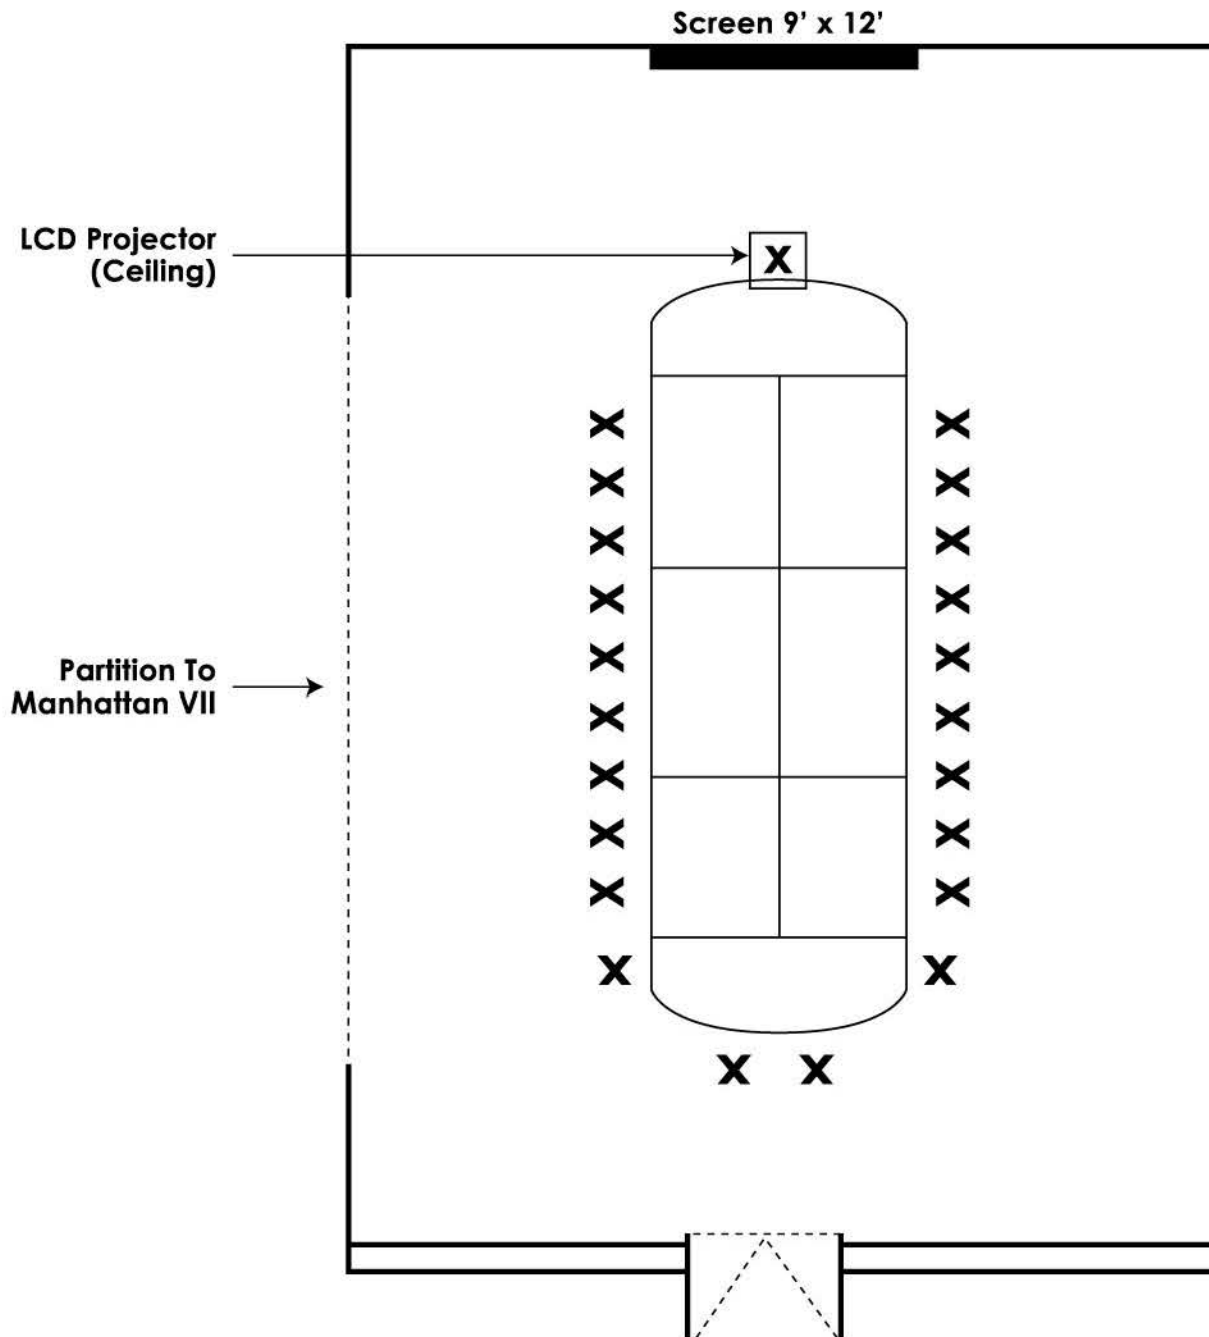

MANHATTAN VI BOARDROOM SEATING 22 PAX