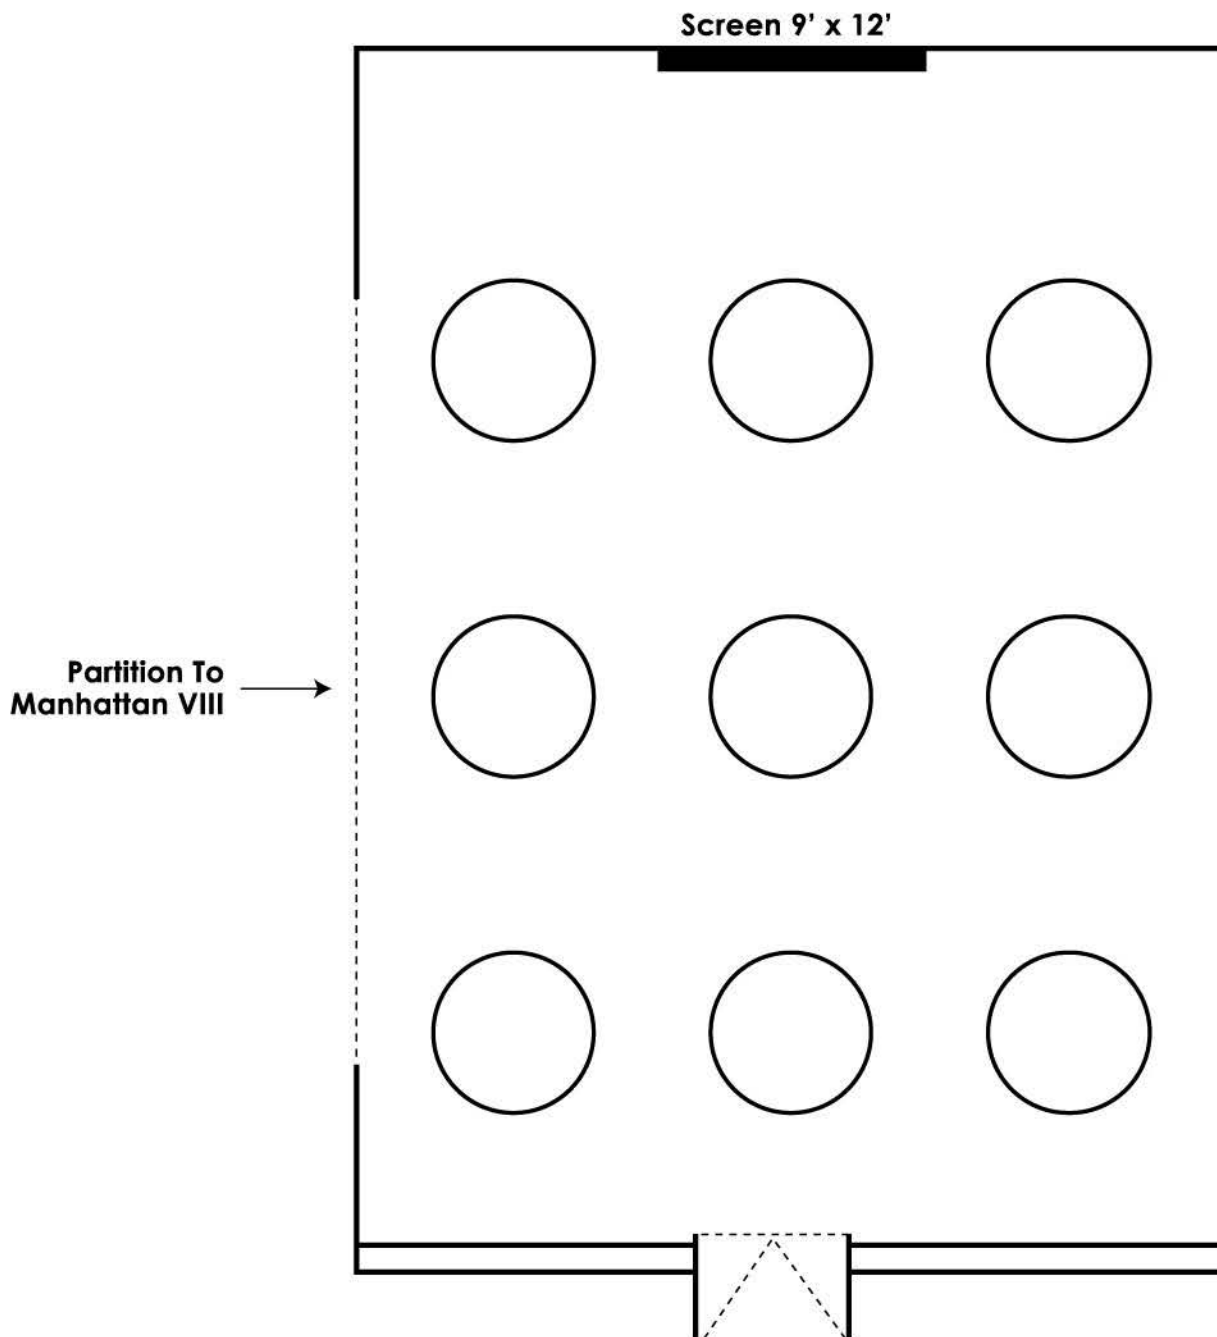

MANHATTAN VII ROUND TABLE SEATING 90 PAX