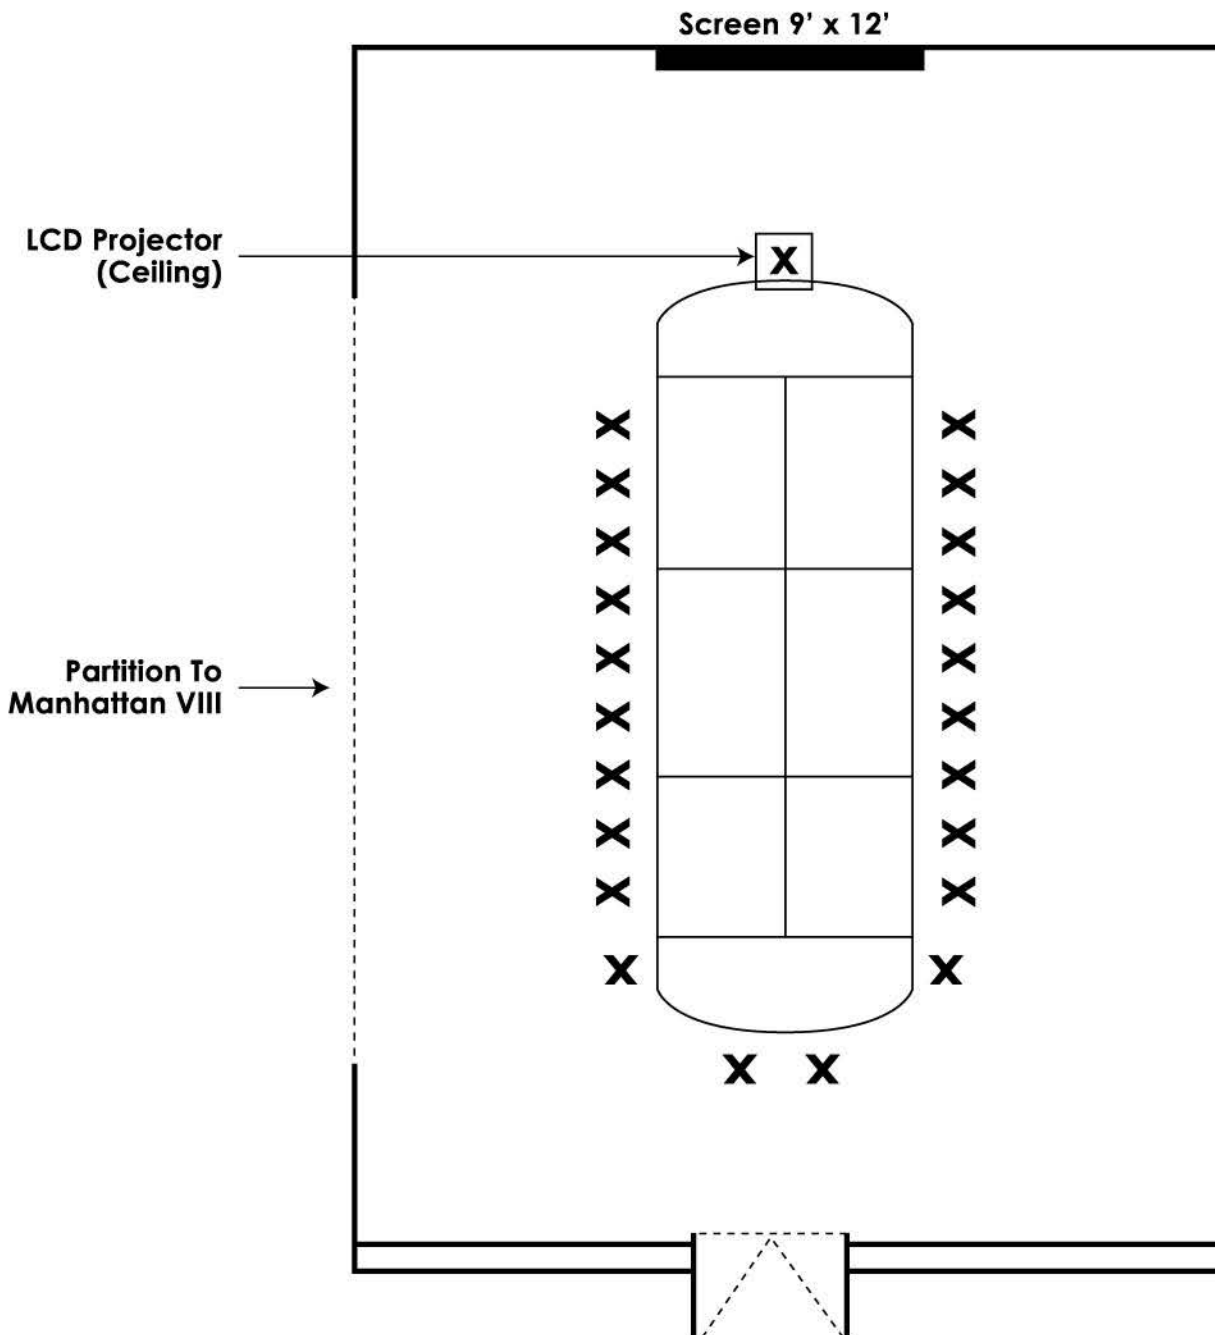

MANHATTAN VII BOARDROOM SEATING 22 PAX