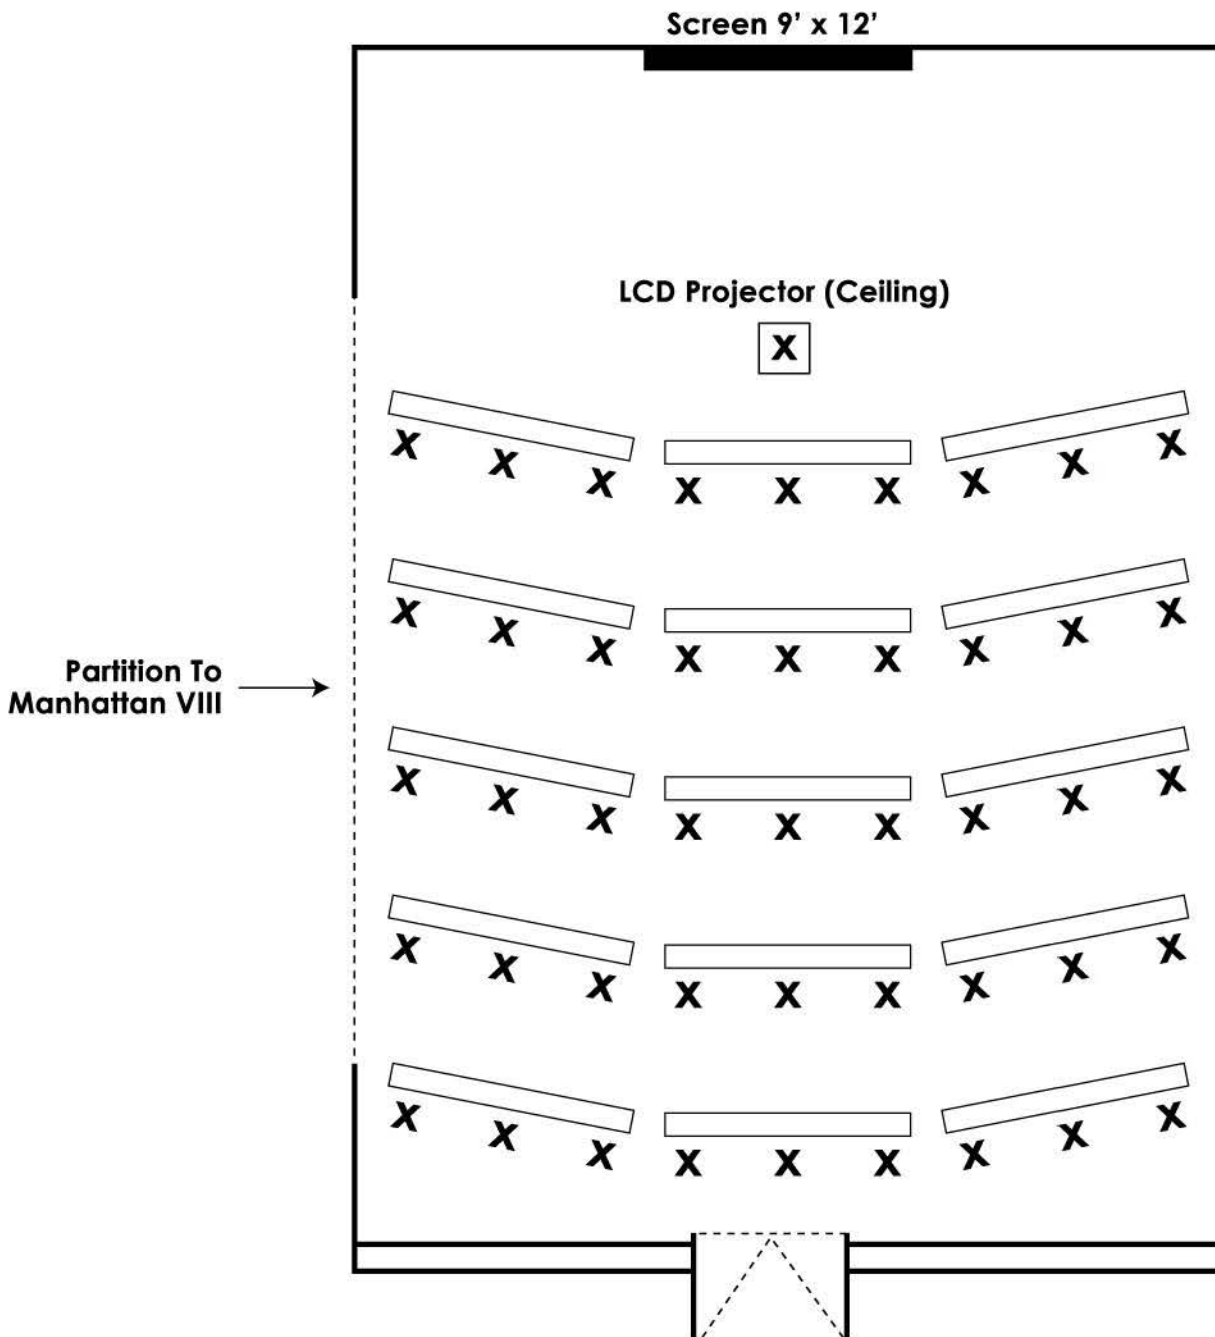

# MANHATTAN VII U-SHAPE SEATING 27 PAX

# MANHATTAN VII CLASSROOM SEATING 45 PAX

**MANHATTAN VII  
THEATRE SEATING  
100 PAX**

# MANHATTAN VII ROUND TABLE SEATING 90 PAX

# MANHATTAN VII ROUND TABLE SEATING 60 PAX