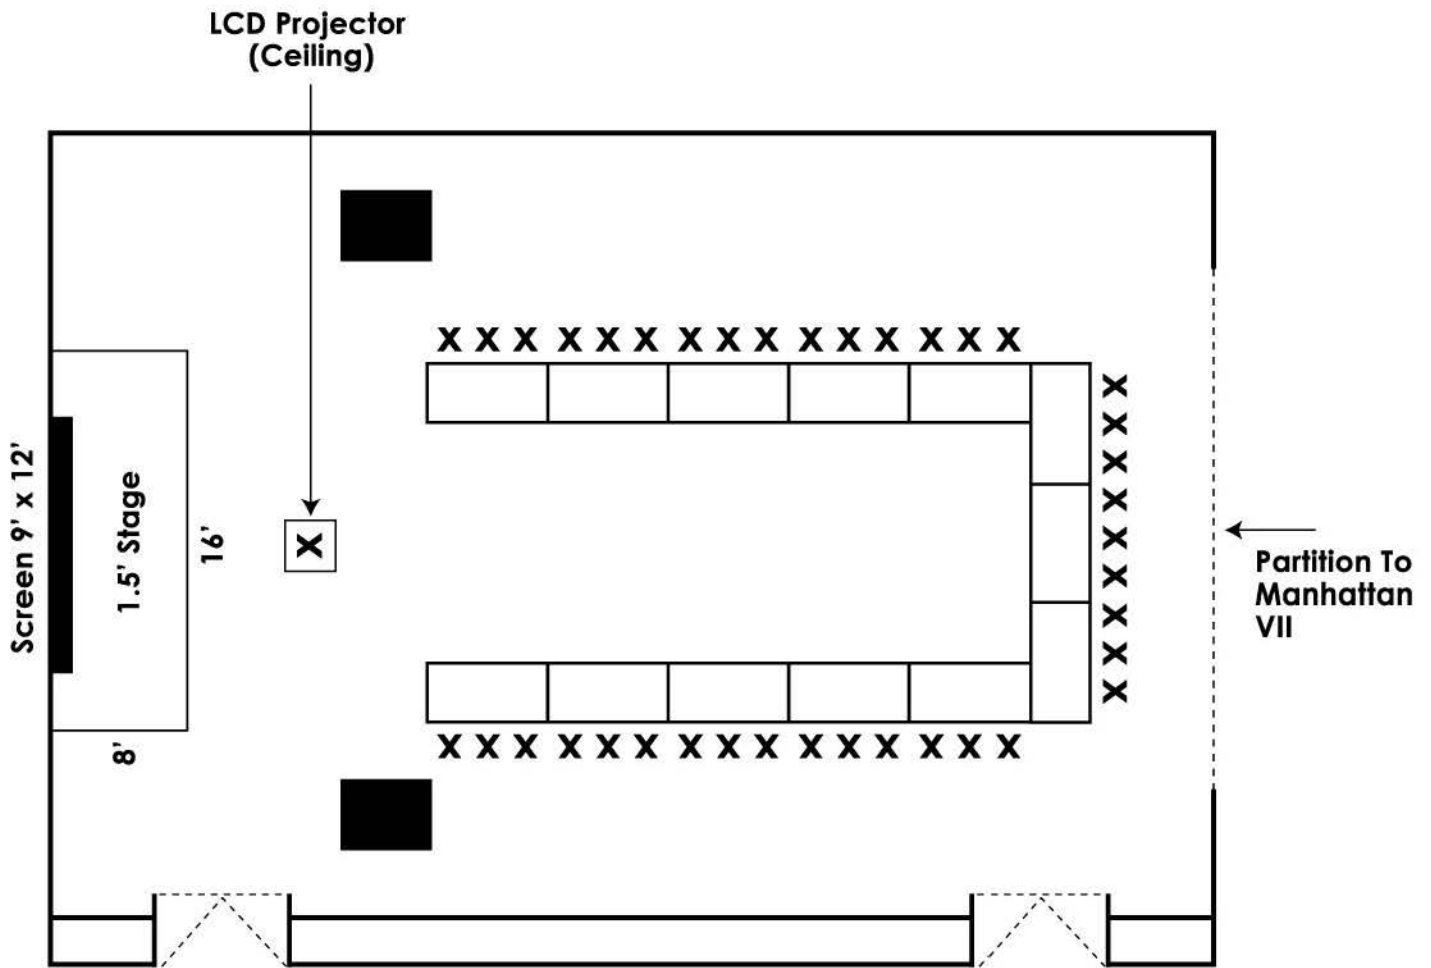

MANHATTAN VIII U-SHAPE SEATING 40 PAX

MANHATTAN VIII CLASSROOM SEATING 60 PAX

MANHATTAN VIII THEATRE SEATING 100 PAX

MANHATTAN VIII BOARDROOM SEATING 40 PAX

MANHATTAN VIII HOLLOW SQUARE SEATING 40 PAX

MANHATTAN VIII ROUND TABLE SEATING 120 PAX

MANHATTAN VIII ROUND TABLE SEATING 100 PAX