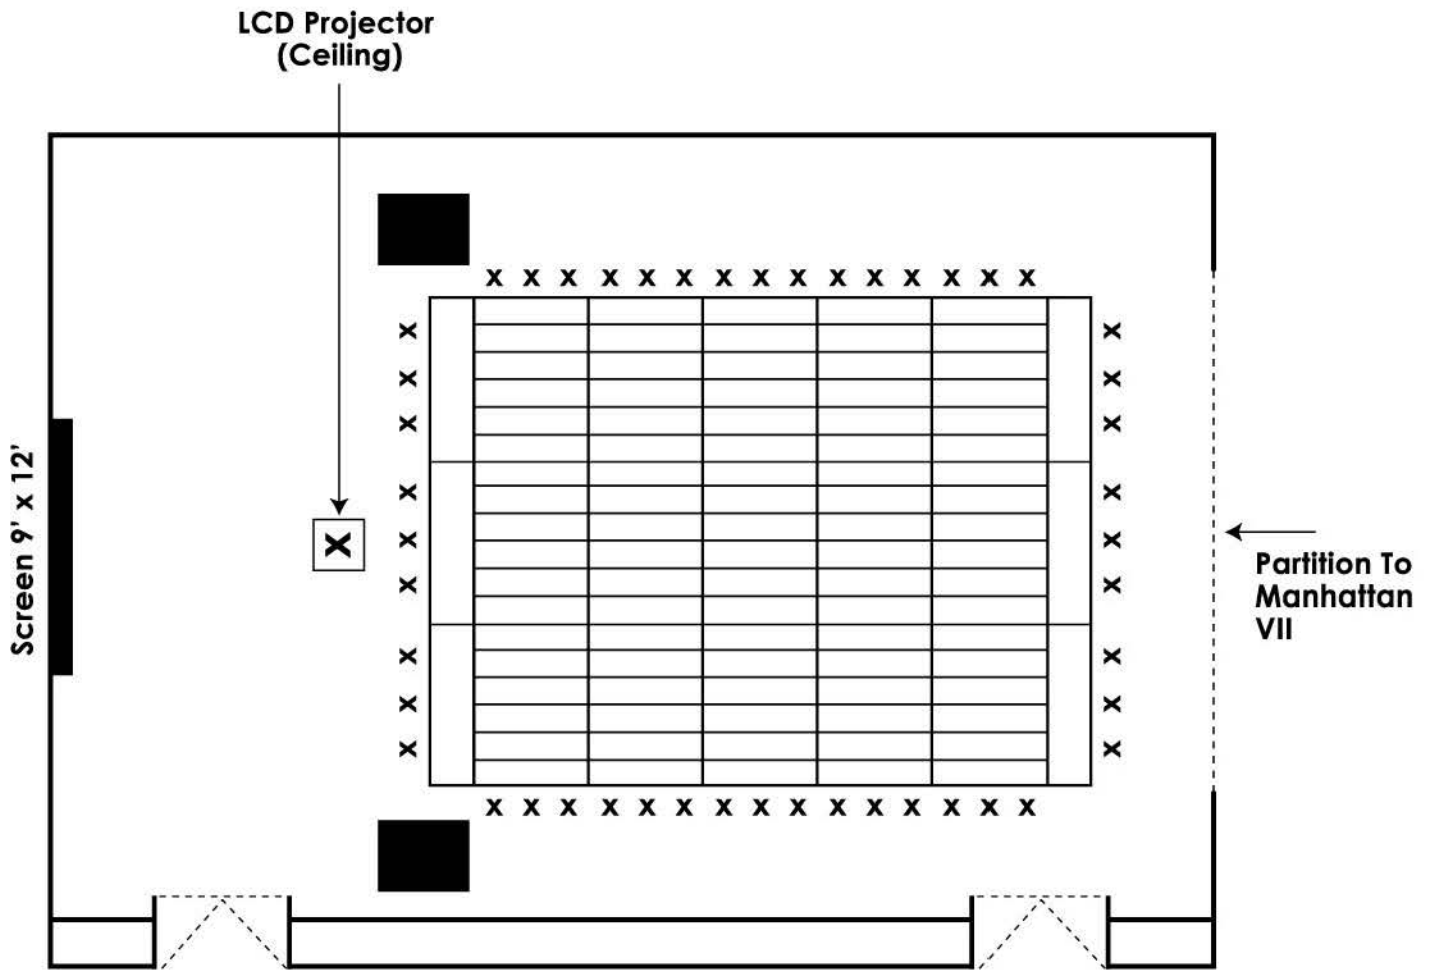

MANHATTAN VIII U-SHAPE SEATING 40 PAX

MANHATTAN VIII CLASSROOM SEATING 60 PAX

MANHATTAN VIII THEATRE SEATING 100 PAX

MANHATTAN VIII BOARDROOM SEATING 40 PAX

MANHATTAN VIII HOLLOW SQUARE SEATING 40 PAX

MANHATTAN VIII ROUND TABLE SEATING 120 PAX

MANHATTAN VIII ROUND TABLE SEATING 100 PAX