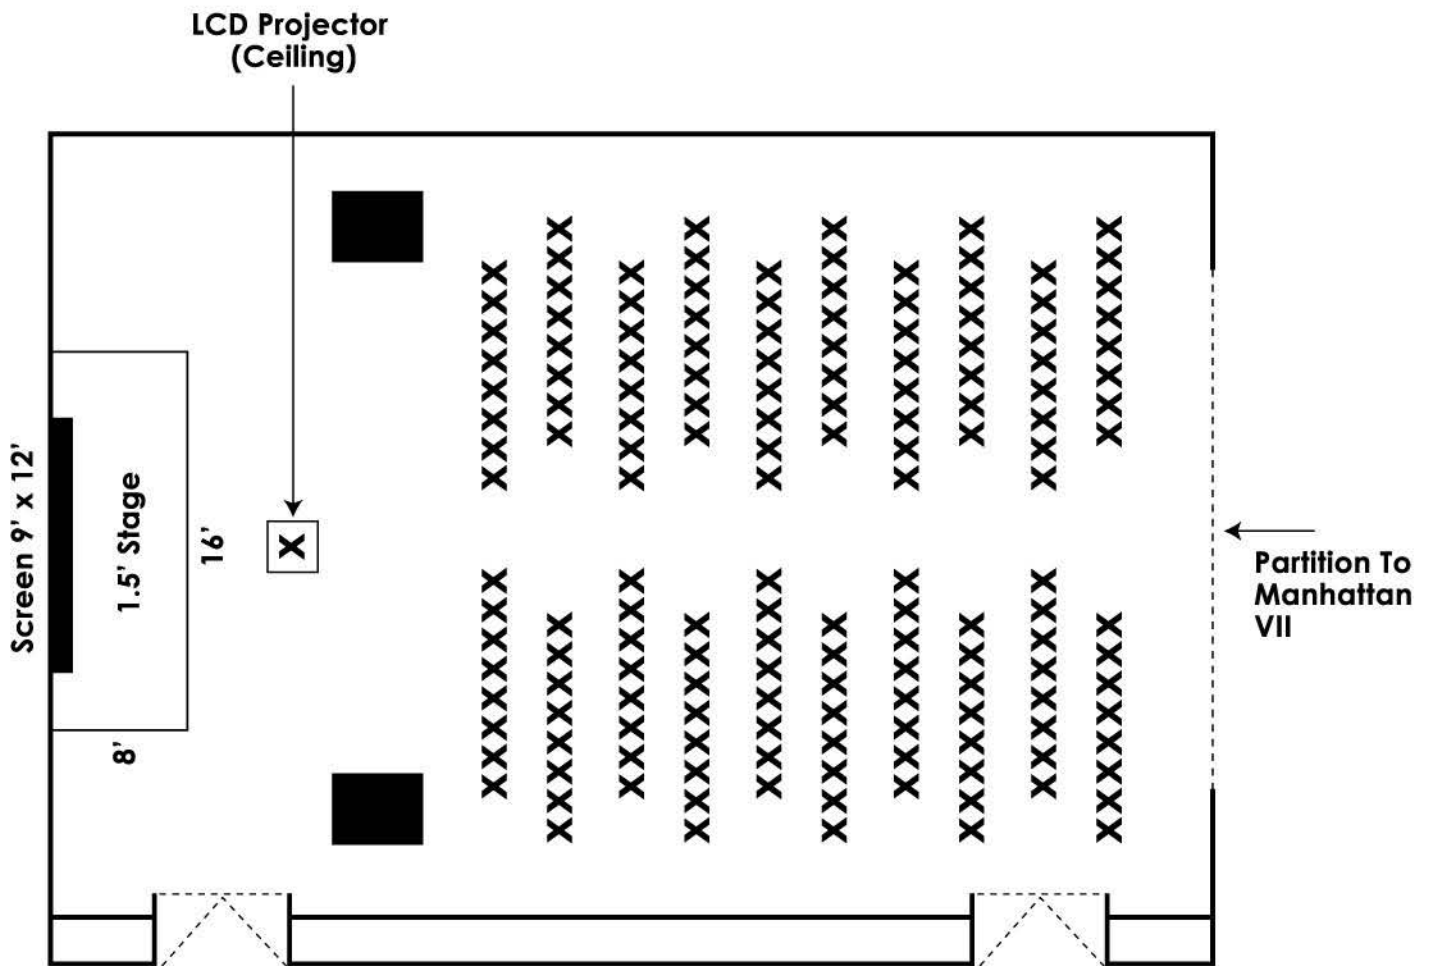

MANHATTAN VIII U-SHAPE SEATING 40 PAX

MANHATTAN VIII CLASSROOM SEATING 60 PAX

MANHATTAN VIII THEATRE SEATING 100 PAX

MANHATTAN VIII BOARDROOM SEATING 40 PAX

MANHATTAN VIII HOLLOW SQUARE SEATING 40 PAX

MANHATTAN VIII ROUND TABLE SEATING 120 PAX

MANHATTAN VIII ROUND TABLE SEATING 100 PAX