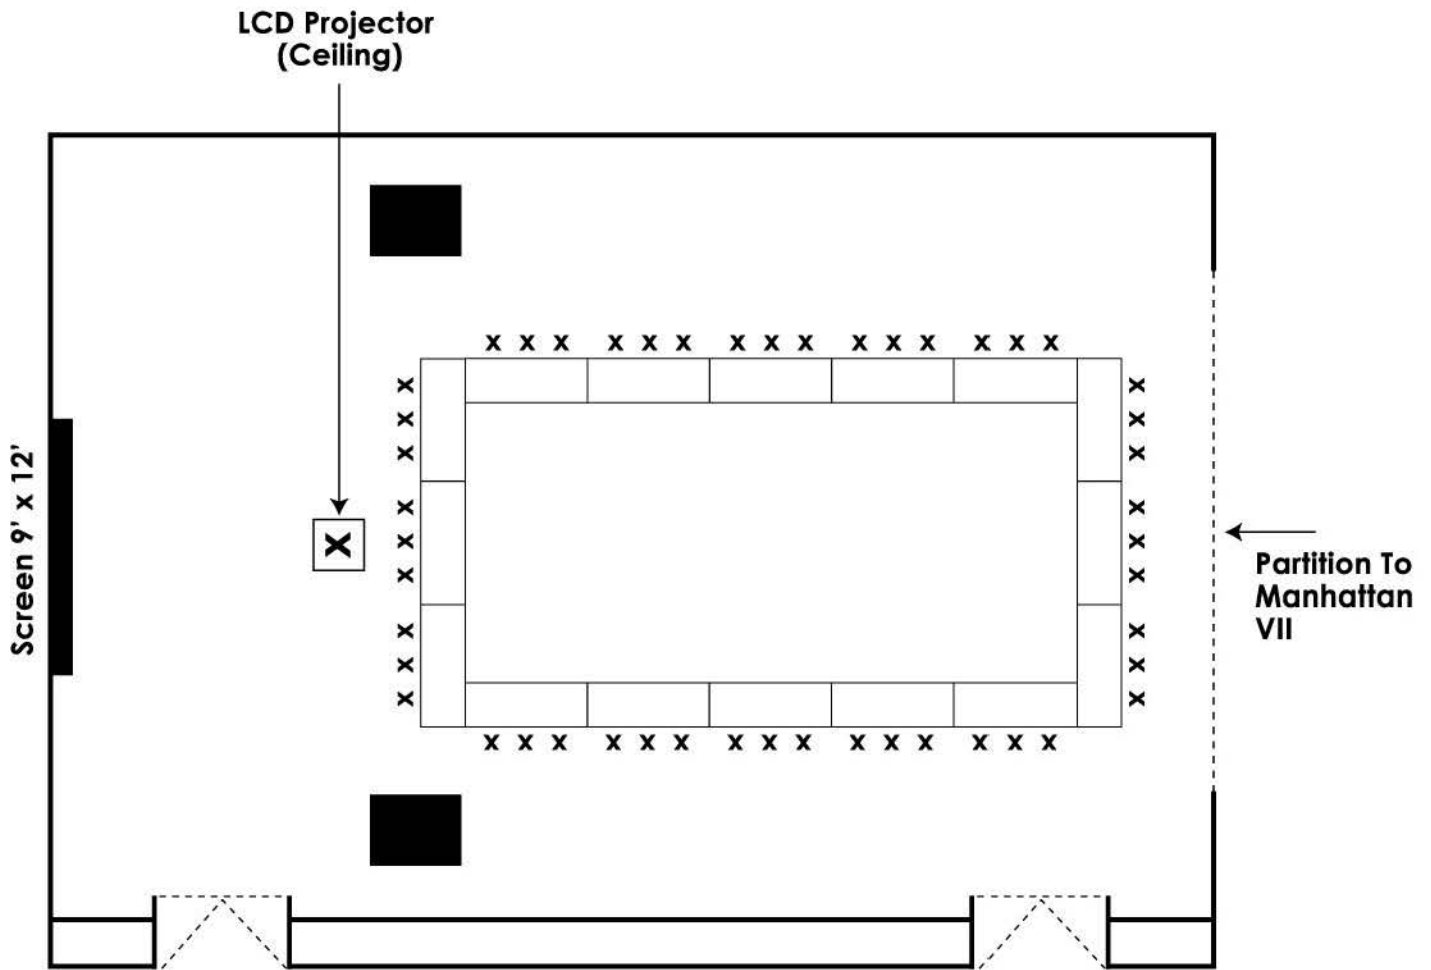

MANHATTAN VIII U-SHAPE SEATING 40 PAX

MANHATTAN VIII CLASSROOM SEATING 60 PAX

MANHATTAN VIII THEATRE SEATING 100 PAX

MANHATTAN VIII BOARDROOM SEATING 40 PAX

MANHATTAN VIII HOLLOW SQUARE SEATING 40 PAX

MANHATTAN VIII ROUND TABLE SEATING 120 PAX

MANHATTAN VIII ROUND TABLE SEATING 100 PAX