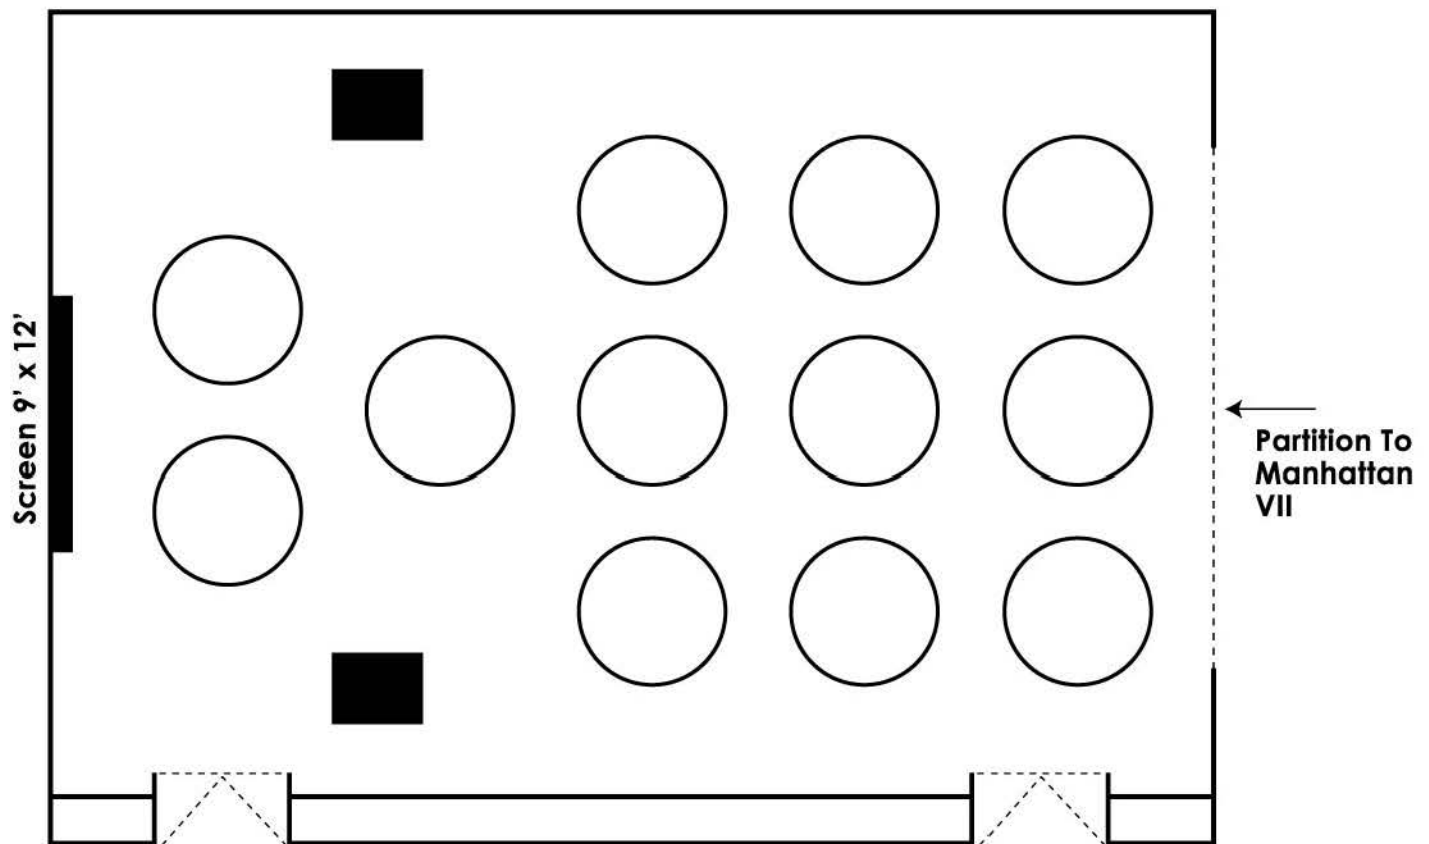

MANHATTAN VIII U-SHAPE SEATING 40 PAX

MANHATTAN VIII CLASSROOM SEATING 60 PAX

MANHATTAN VIII THEATRE SEATING 100 PAX

MANHATTAN VIII BOARDROOM SEATING 40 PAX

MANHATTAN VIII HOLLOW SQUARE SEATING 40 PAX

MANHATTAN VIII ROUND TABLE SEATING 120 PAX

MANHATTAN VIII ROUND TABLE SEATING 100 PAX