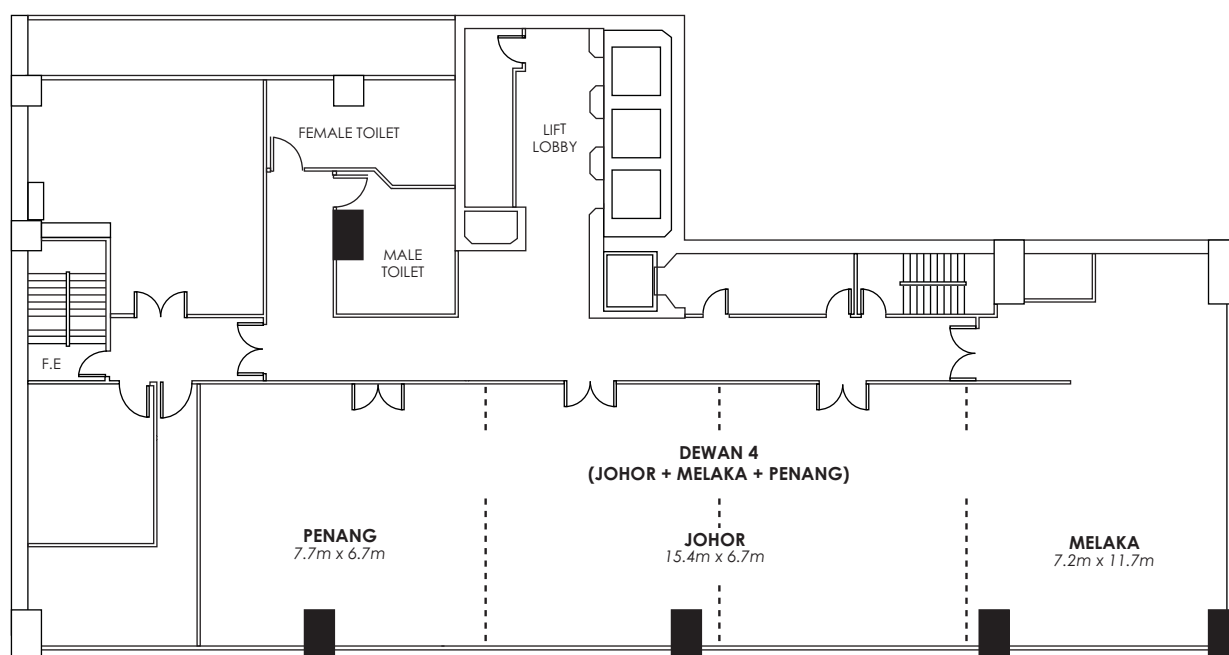

✉ manila.inquiry@berjayahotel.com

FLOOR PLAN MEETINGS & EVENTS

MEETINGS & EVENTS SPACE

ROOM	LOCATION	DIMENSION (M)	SEATING CAPACITY				
			U-SHAPE	CLASSROOM	THEATRE	BANQUET	BOARDROOM
Dewan 3 (Langkawi, Tioman & Redang)	3 rd Floor		60	150	200	180	70
Langkawi	3 rd Floor	12.7 x 7.2	30	60	80	50	30
Tioman	3 rd Floor	9.4 x 7.2	25	40	60	50	25
Redang	3 rd Floor	6.7 x 11.7	30	30	40	40	20
Dewan 4 (Johor, Melaka & Penang)	4 th Floor		60	150	200	180	70
Johor	4 th Floor	15.4 x 6.7	30	60	80	50	30
Melaka	4 th Floor	7.2 x 11.7	25	40	60	50	25
Penang	4 th Floor	7.7 x 6.7	20	25	30	20	15