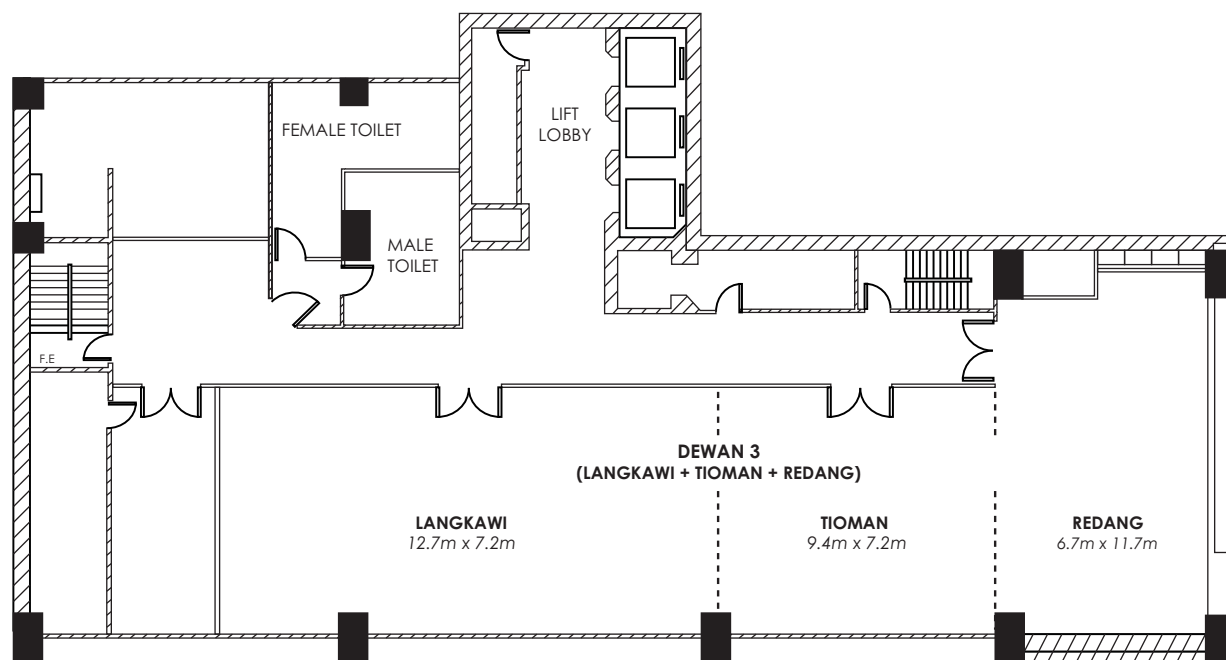

ROOM CATEGORIES

Room Category	Room Size
Deluxe Room	31m ²
Deluxe Studio	47m ²

Room Category	Room Size
Premier Room	31m ²
Premier Studio	47m ²
2 Bedroom Deluxe	78m ²

HOTEL FACILITIES & SERVICES

International buffet breakfast • indoor swimming pool with view • conference and meeting rooms • wireless internet access throughout the public area • in-room dining • in-room massage service • business centre and currency exchange • transport service • all major credit cards accepted

✉ manila.inquiry@berjayahotel.com

FLOOR PLAN MEETINGS & EVENTS

MEETINGS & EVENTS SPACE

ROOM	LOCATION	DIMENSION (M)	SEATING CAPACITY				
			U-SHAPE	CLASSROOM	THEATRE	BANQUET	BOARDROOM
Dewan 3 (Langkawi, Tioman & Redang)	3 rd Floor		60	150	200	180	70
Langkawi	3 rd Floor	12.7 x 7.2	30	60	80	50	30
Tioman	3 rd Floor	9.4 x 7.2	25	40	60	50	25
Redang	3 rd Floor	6.7 x 11.7	30	30	40	40	20
Dewan 4 (Johor, Melaka & Penang)	4 th Floor		60	150	200	180	70
Johor	4 th Floor	15.4 x 6.7	30	60	80	50	30
Melaka	4 th Floor	7.2 x 11.7	25	40	60	50	25
Penang	4 th Floor	7.7 x 6.7	20	25	30	20	15