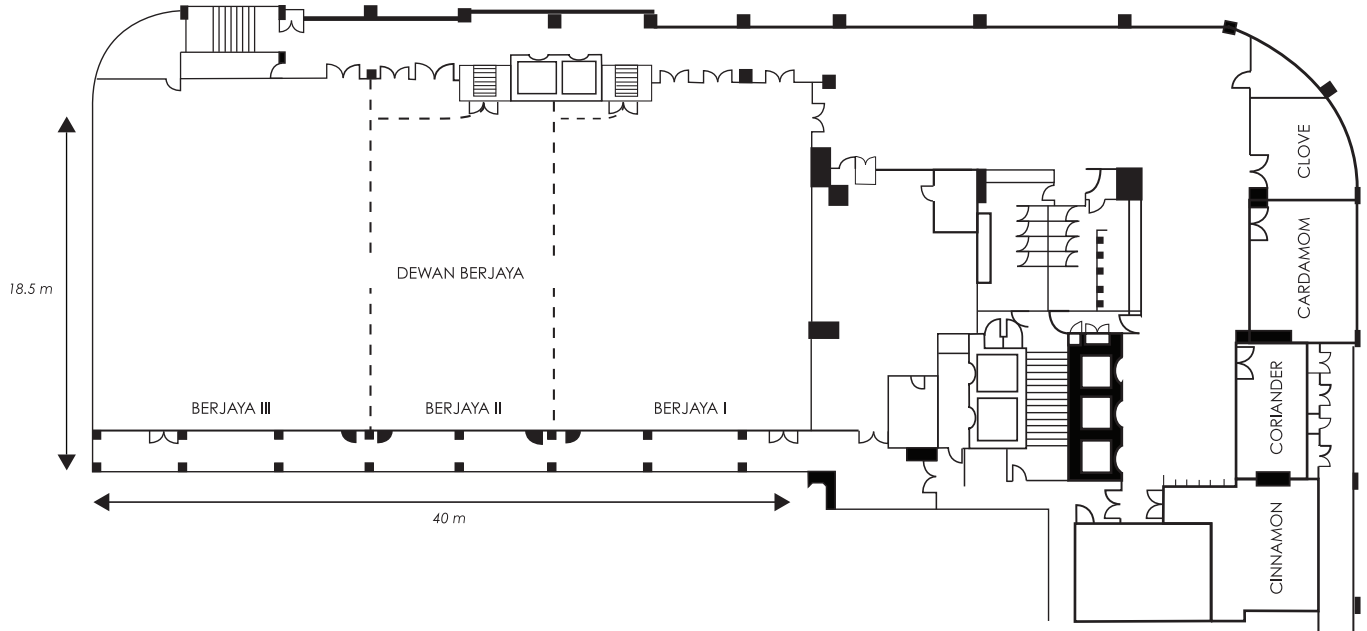

ROOM CATEGORIES

Room Category	Room Size	Room Category	Room Size
Standard	19m ²	Family Room	41.1m ²
Superior	27m ²	Executive Suite	54.1m ²
Junior Suite	41.1m ²	Presidential Suite	105m ²

HOTEL FACILITIES & SERVICES

www.berjayahotel.com

FLOOR PLAN MEETINGS & EVENTS

MEETINGS & EVENTS SPACE

ROOM	DIMENSION Length x Width (m)	SEATING CAPACITY							
		THEATRE	CLASSROOM	WORKSHOP	BOARDROOM	U-SHAPE	HOLLOW SQUARE	BUFFET	BANQUET
Berjaya I	17.5 x 15.5	260	120	84	40	42	48	120	160
Ballroom II	17.5 x 10.5	208	96	63	40	42	48	120	120
Berjaya III	18.5 x 14	300	120	112	40	48	54	120	150
Dewan Berjaya	40 x 18.5	900	504	350	82	95	106	450	700
Clove	5 x 5.5	25	12	-	12	9	12	-	20
Cardamom	7.5 x 5.5	40	18	14	20	15	18	-	30
Coriander	7 x 3.5	24	-	-	20	-	-	-	20
Cinnamon	6 x 5.5	40	18	14	20	15	18	-	30
Nutmeg	13 x 6	100	45	42	30	25	30	60	80
Cassia	17.5 x 14	150	57	70	32	30	36	100	110