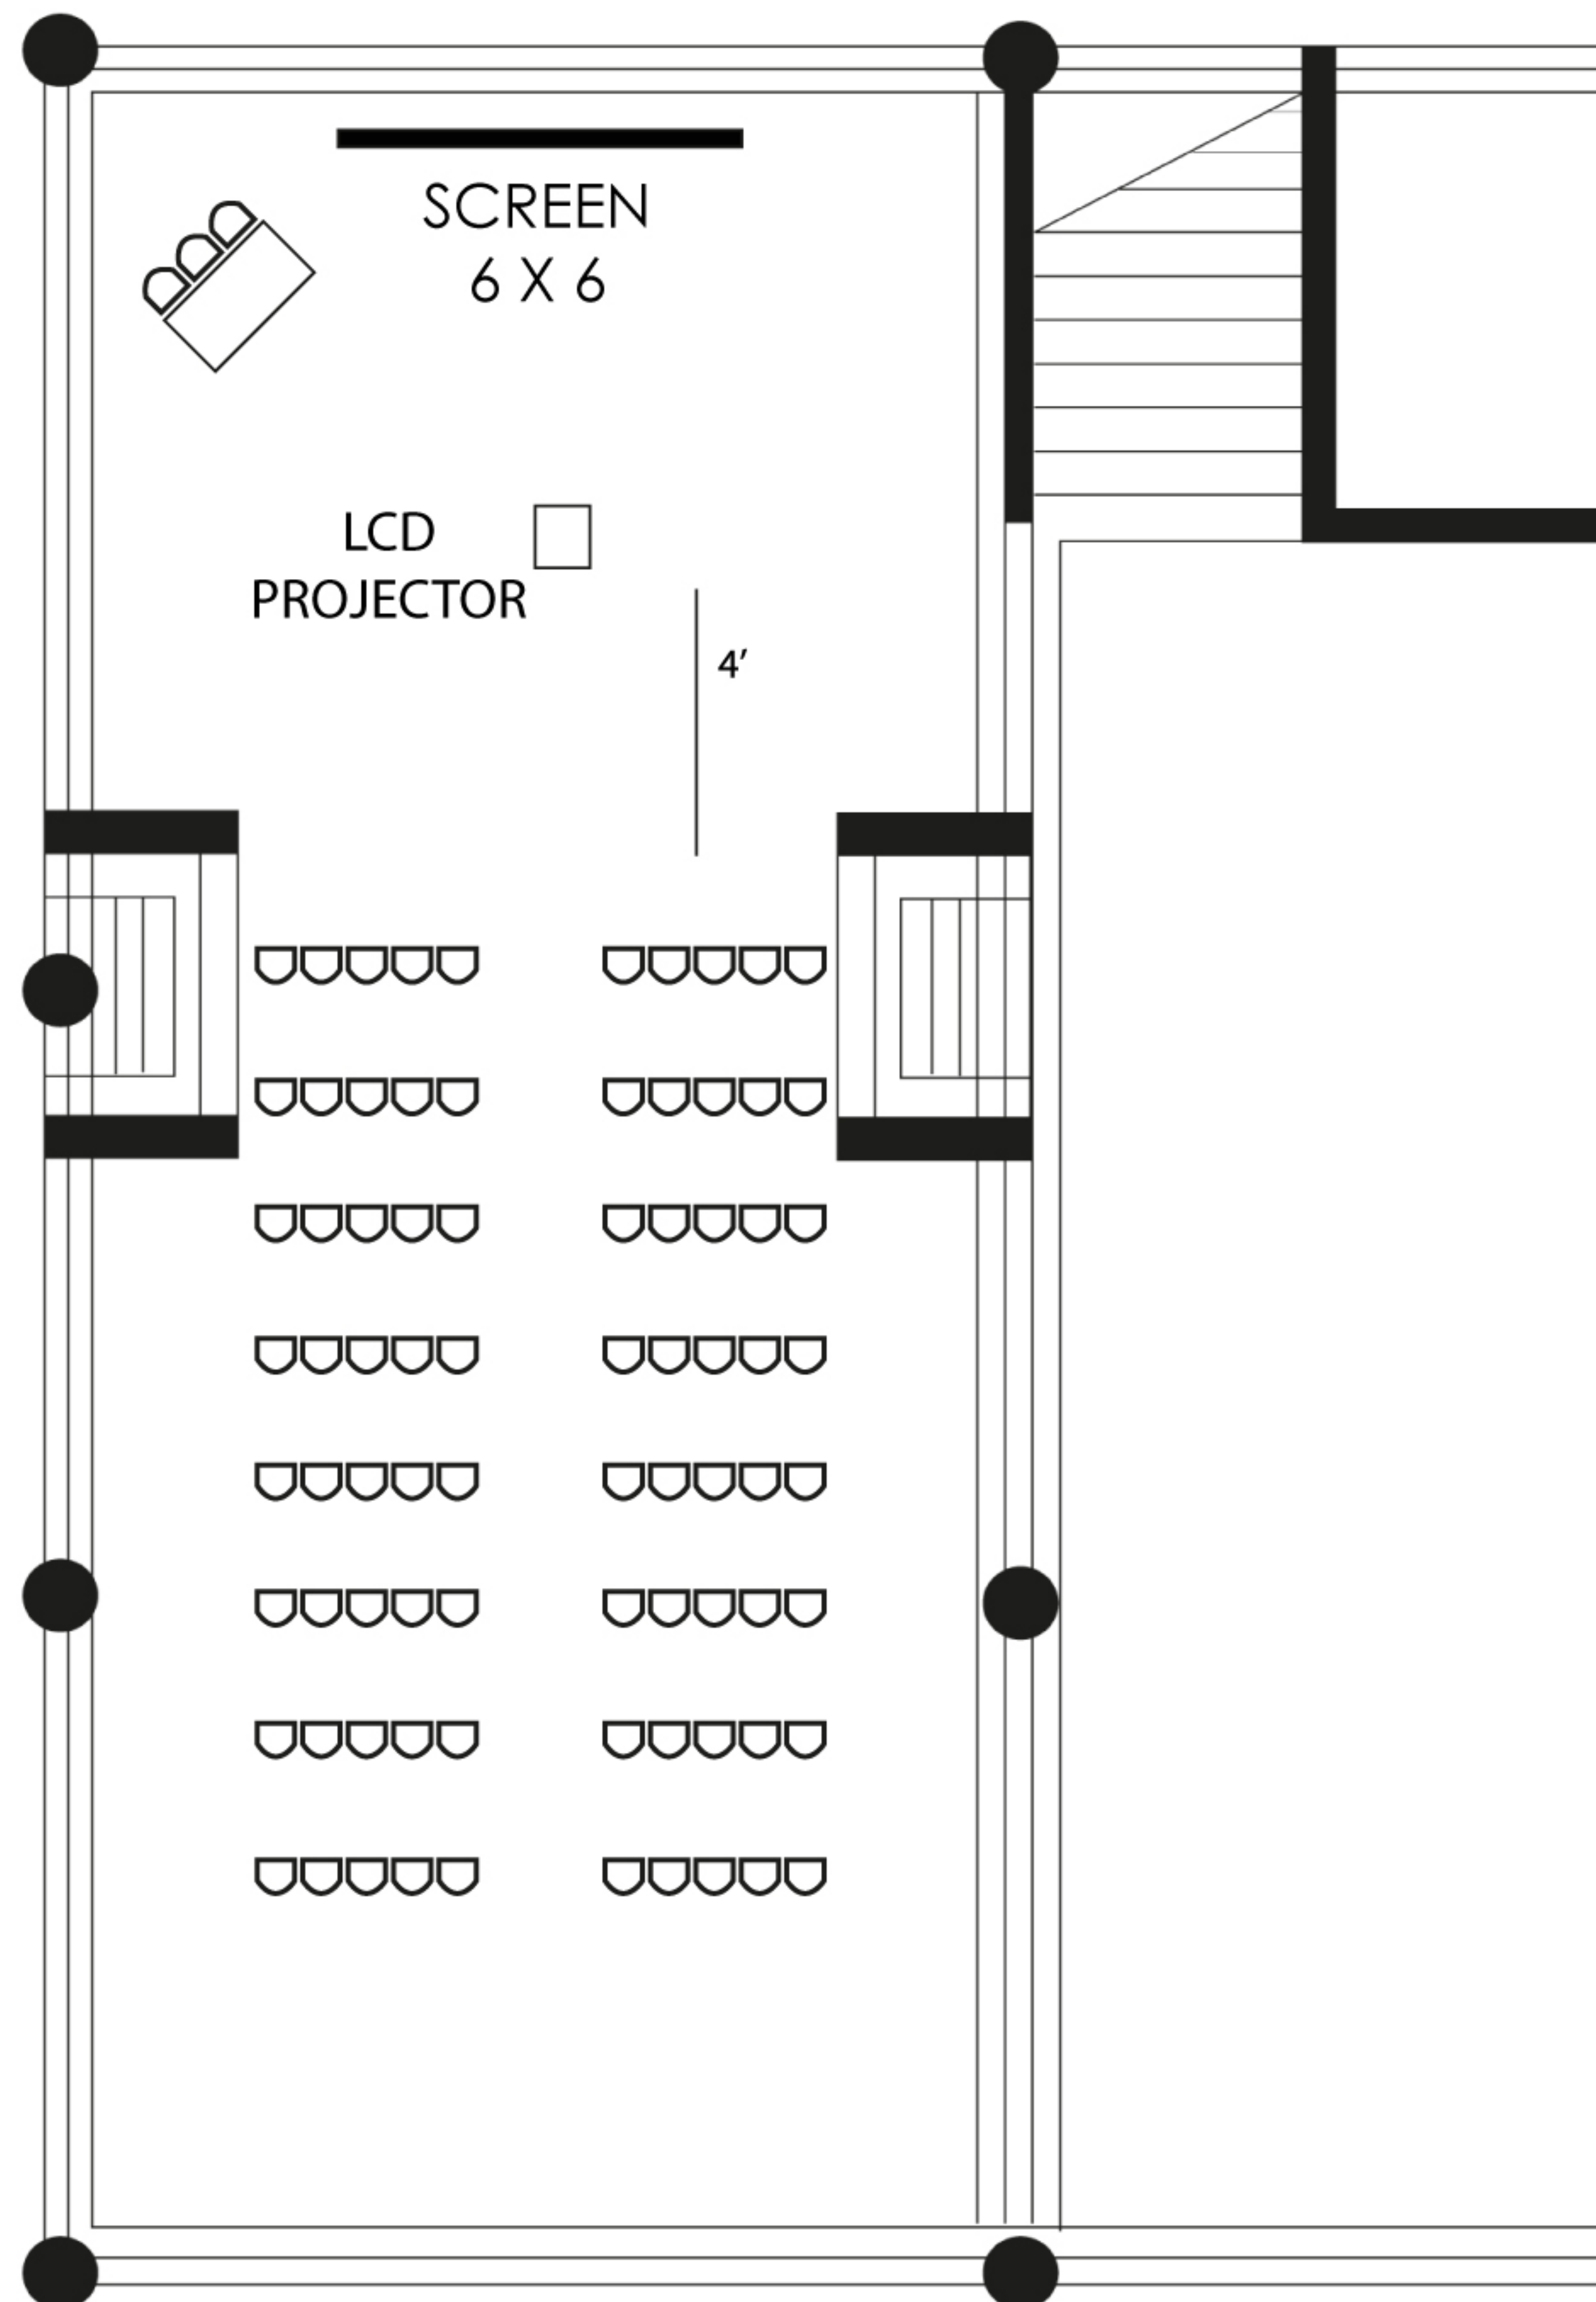

GASING TIMUN
6.3M x 15.5M x 2.6M
CLASSROOM SETUP
48PAX

GASING TIMUN
6.3M x 15.5M x 2.6M
THEATRE SETUP
80PAX

GASING TIMUN
6.3M x 15.5M x 2.6M
BANQUET SETUP
40PAX

GASING TIMUN
6.3M x 15.5M x 2.6M
BUFFET SETUP
40PAX