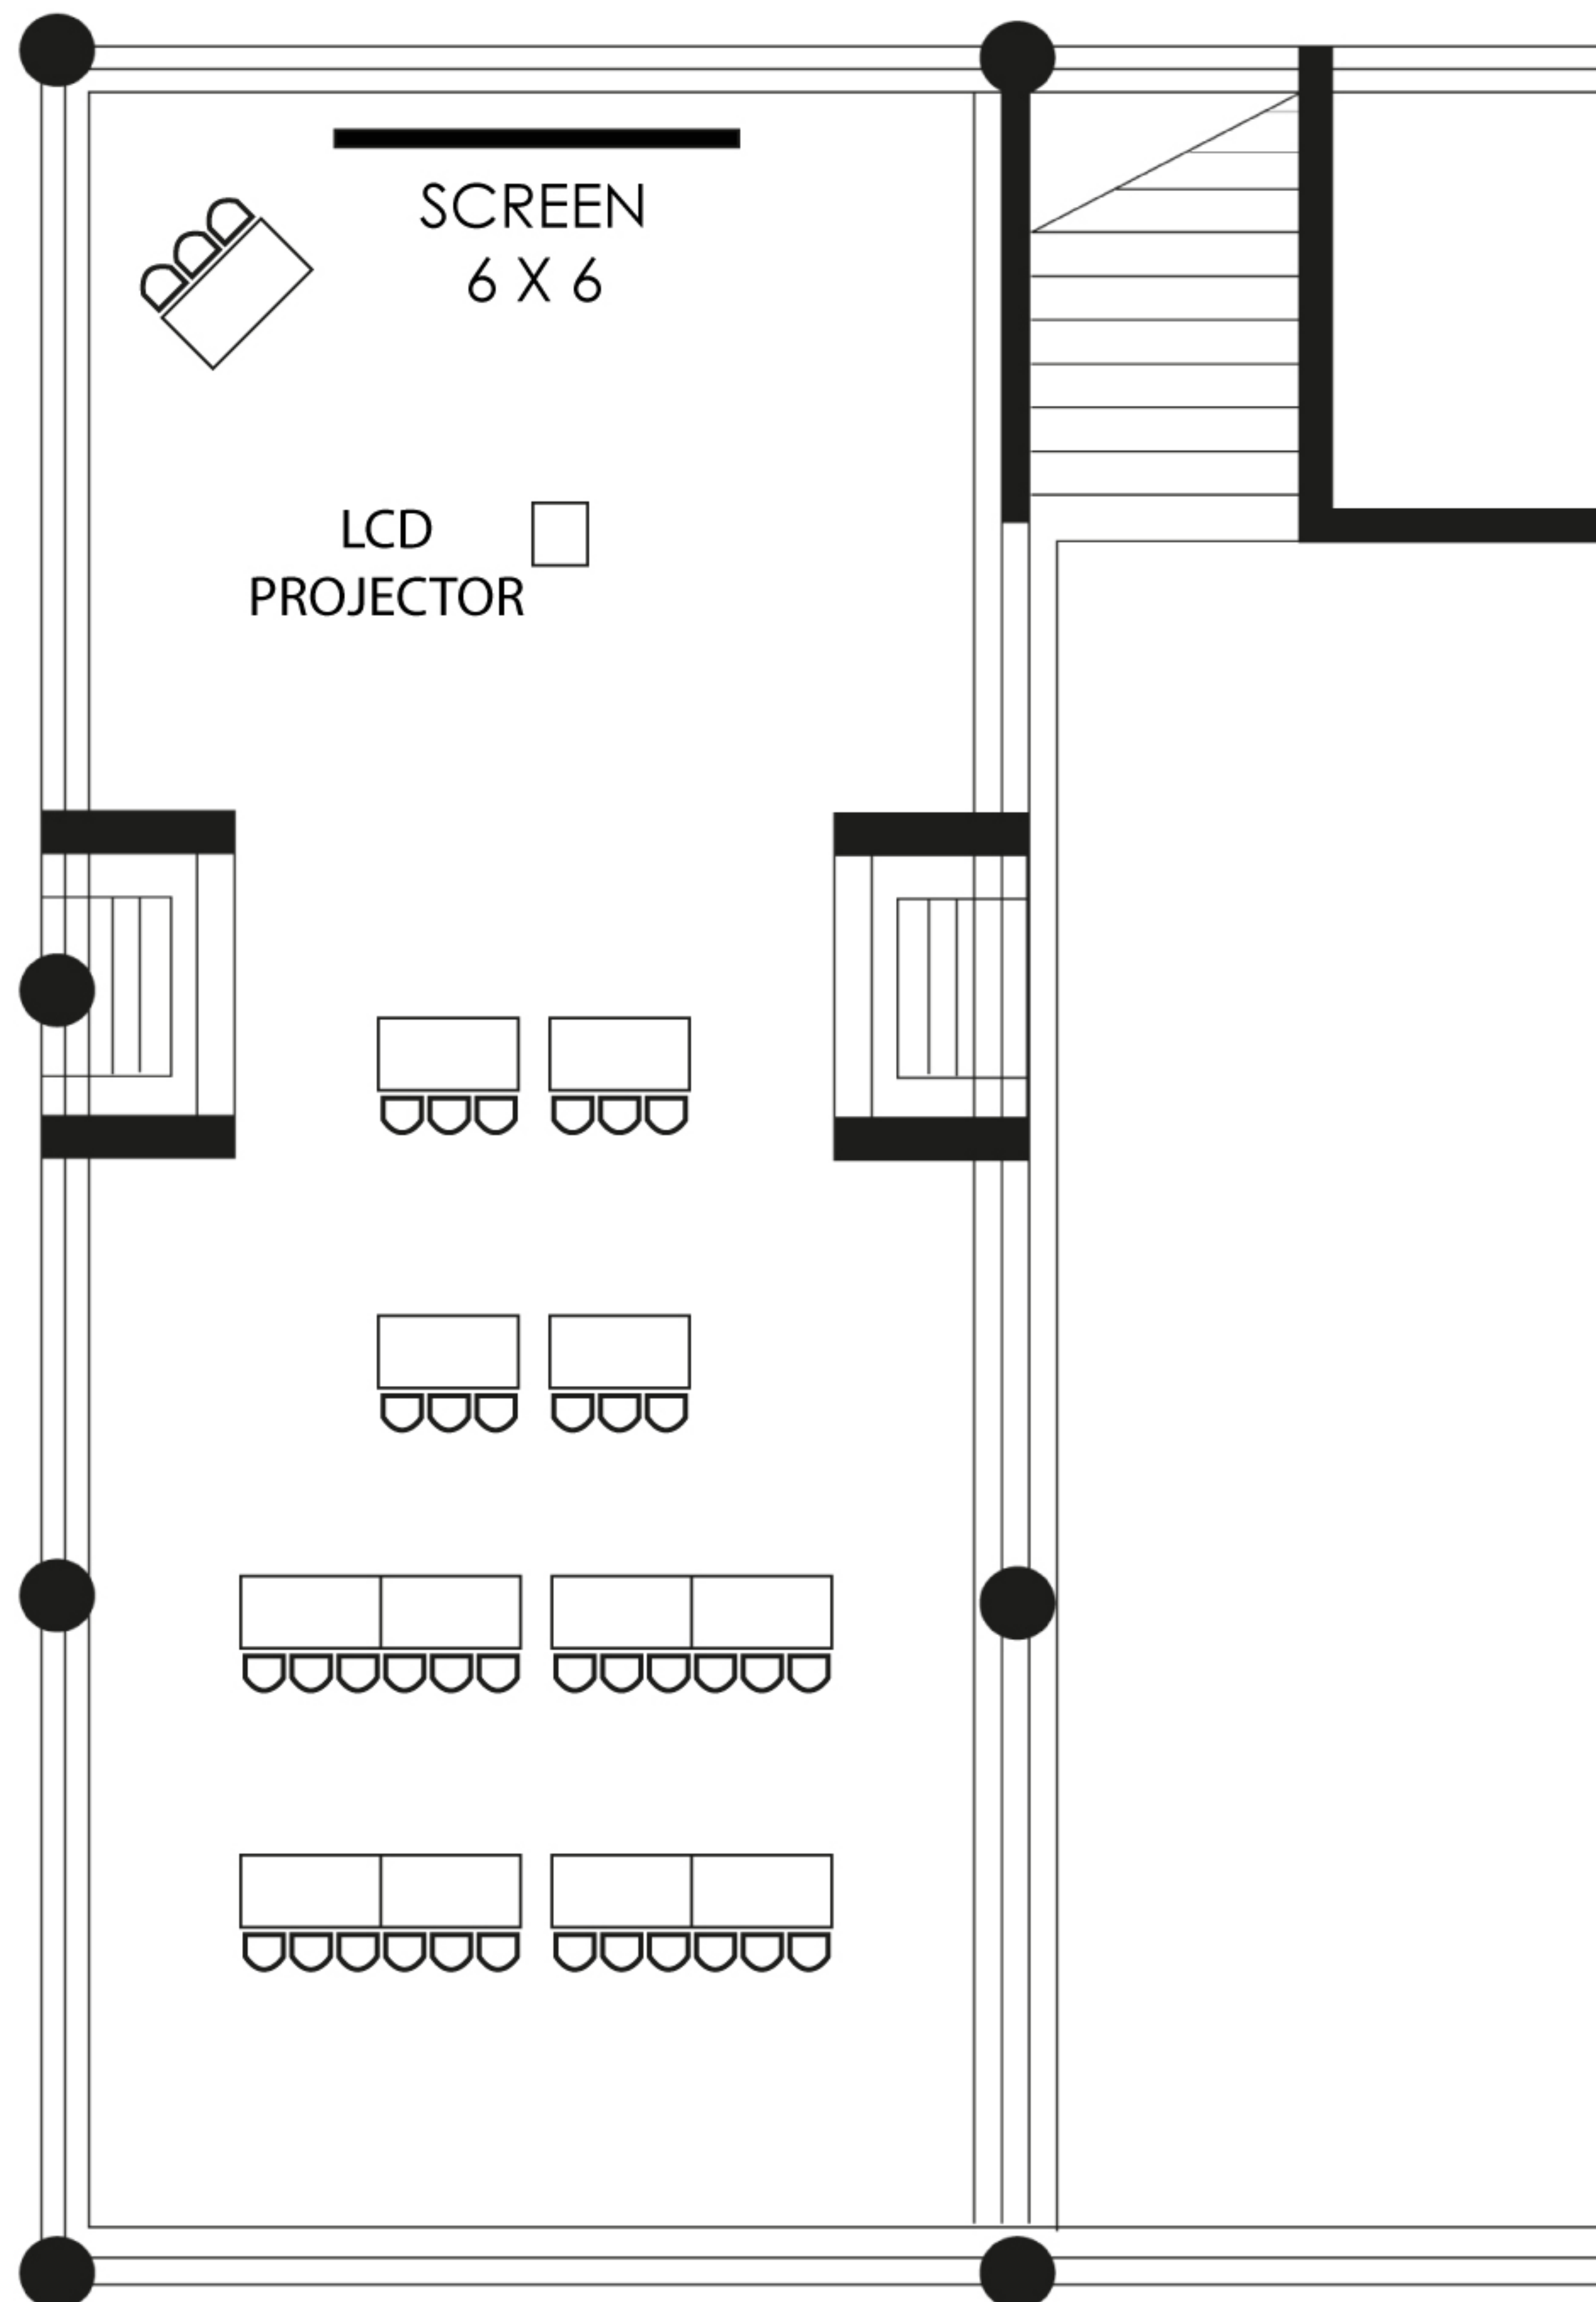

GASING TIMUN
6.3M x 15.5M x 2.6M
CLASSROOM SETUP
48PAX

GASING TIMUN
6.3M x 15.5M x 2.6M
THEATRE SETUP
80PAX

GASING TIMUN
6.3M x 15.5M x 2.6M
BANQUET SETUP
40PAX

GASING TIMUN
6.3M x 15.5M x 2.6M
BUFFET SETUP
40PAX