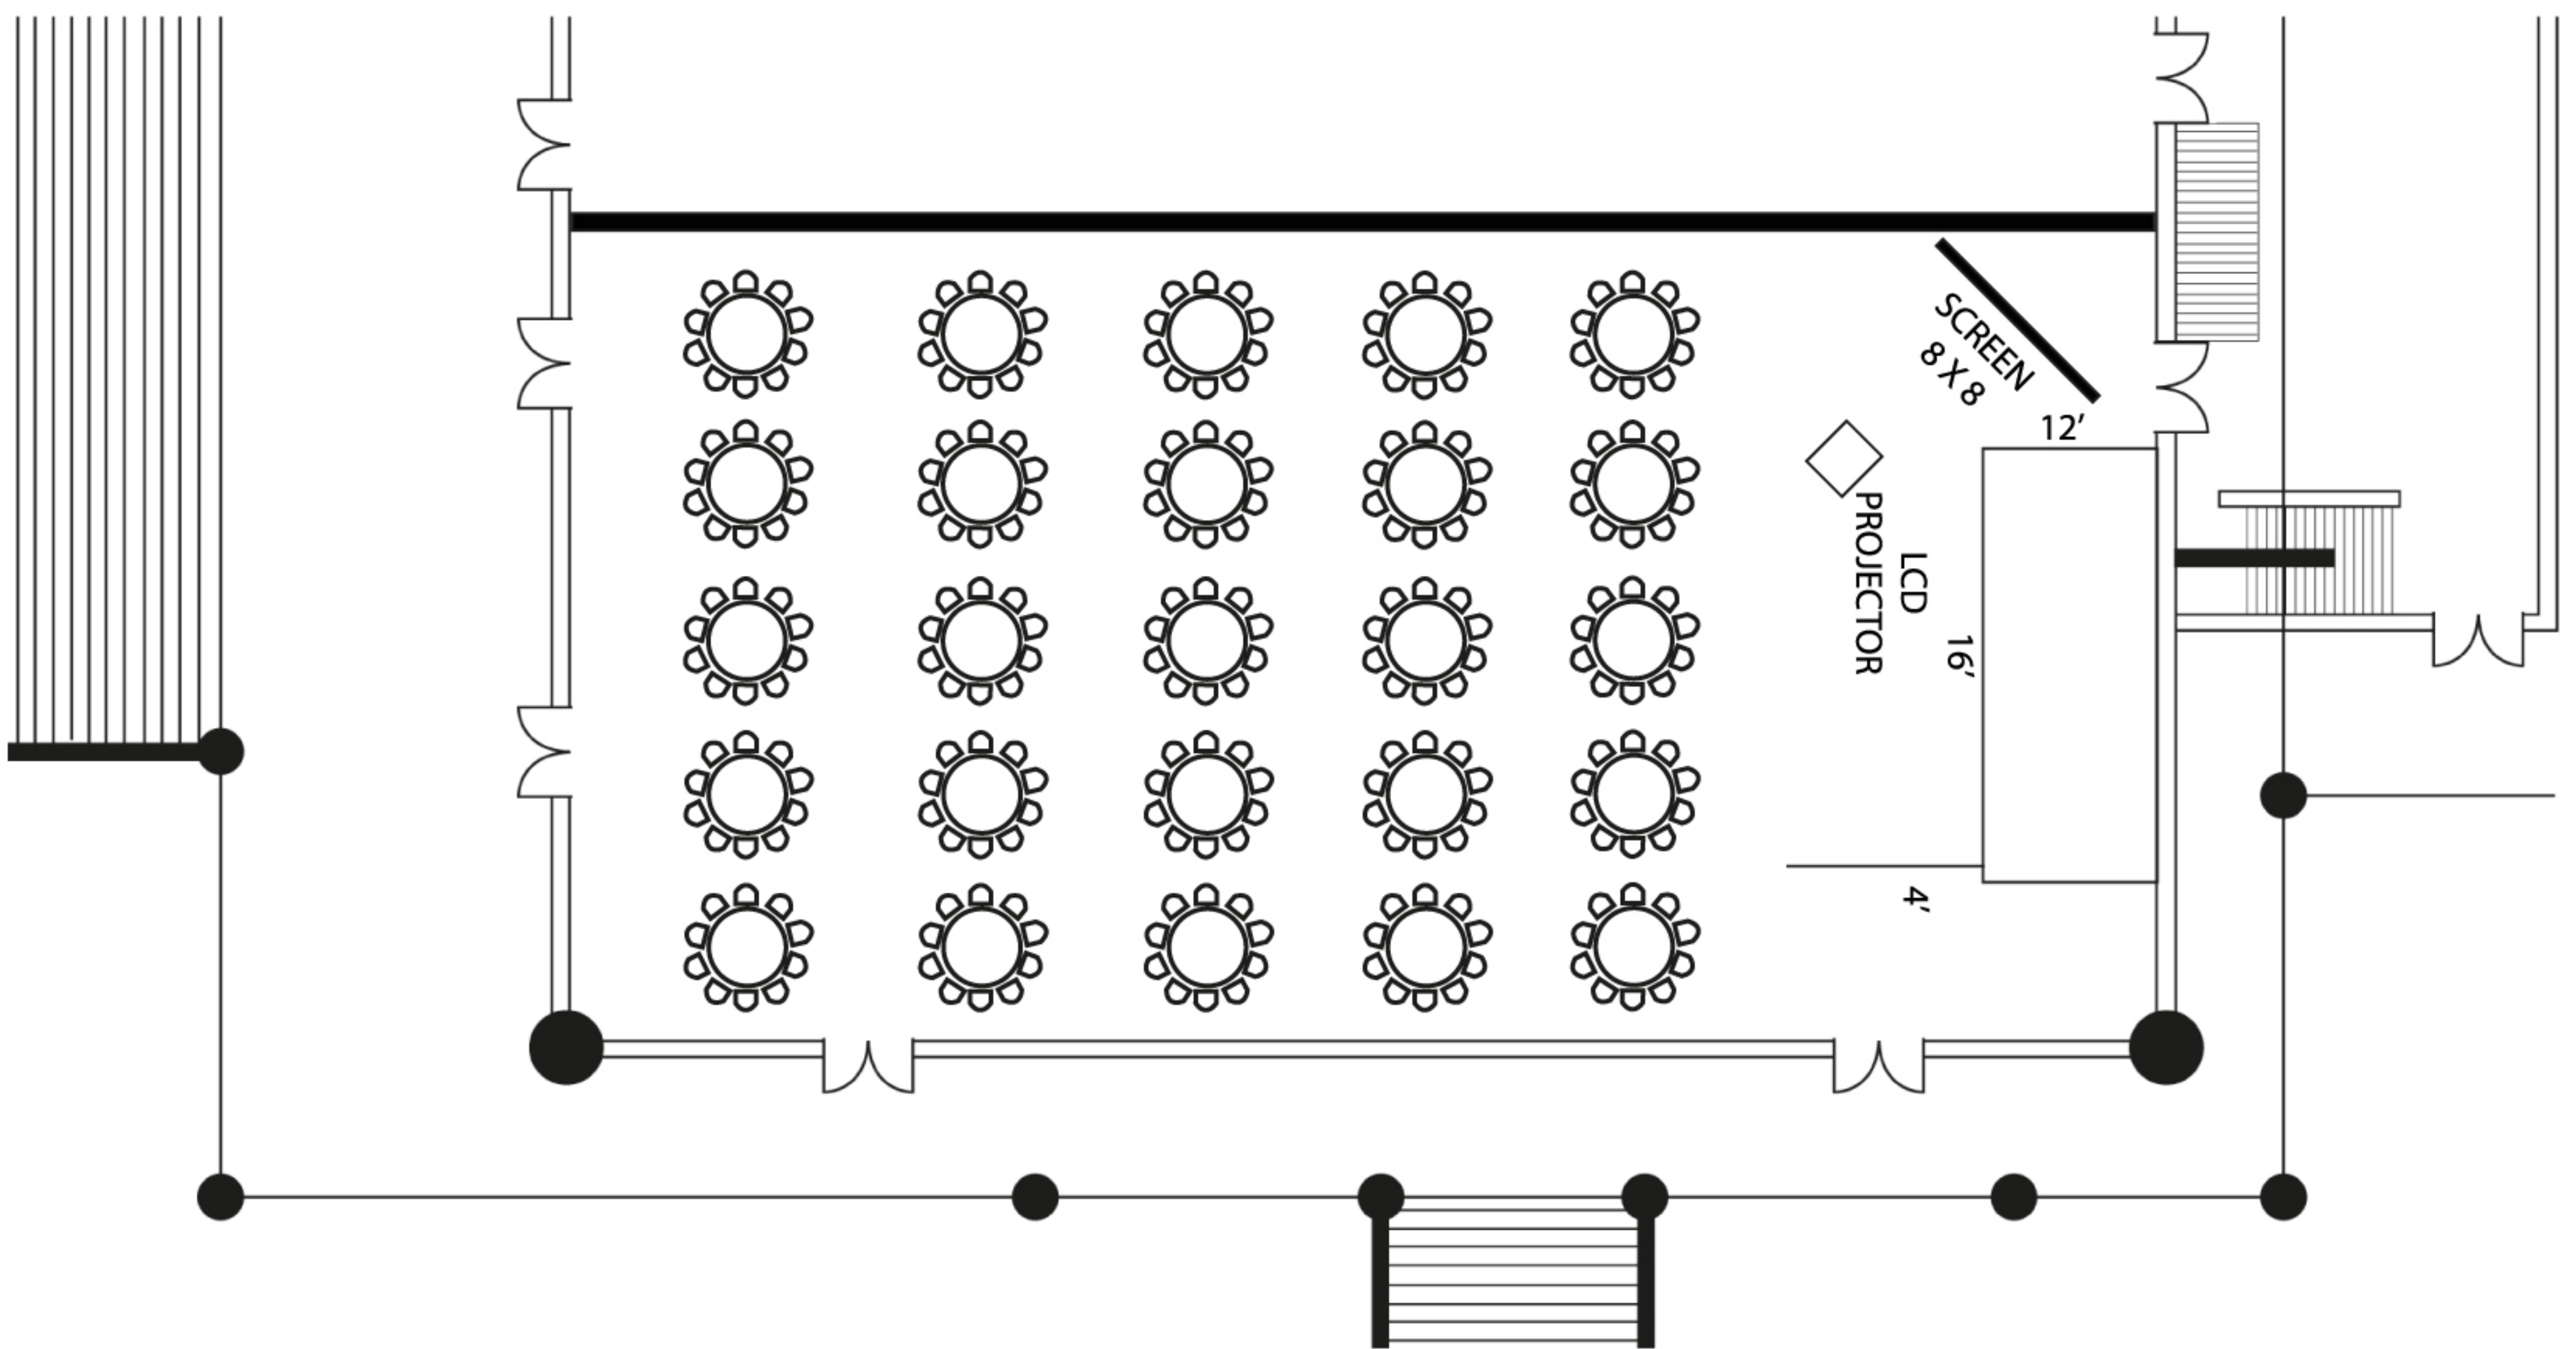

MATSIRAT II
28M x 14.5M
U-SHAPE SETUP
40PAX

MATSIRAT II

28M x 14.5M

CLASSROOM SETUP

220PAX

MATSIRAT II

28M x 14.5M
THEATRE SETUP
300PAX

MATSIRAT II

28M x 14.5M
BANQUET SETUP
250PAX

MATSIRAT II
28M x 14.5M
BUFFET SETUP
200PAX