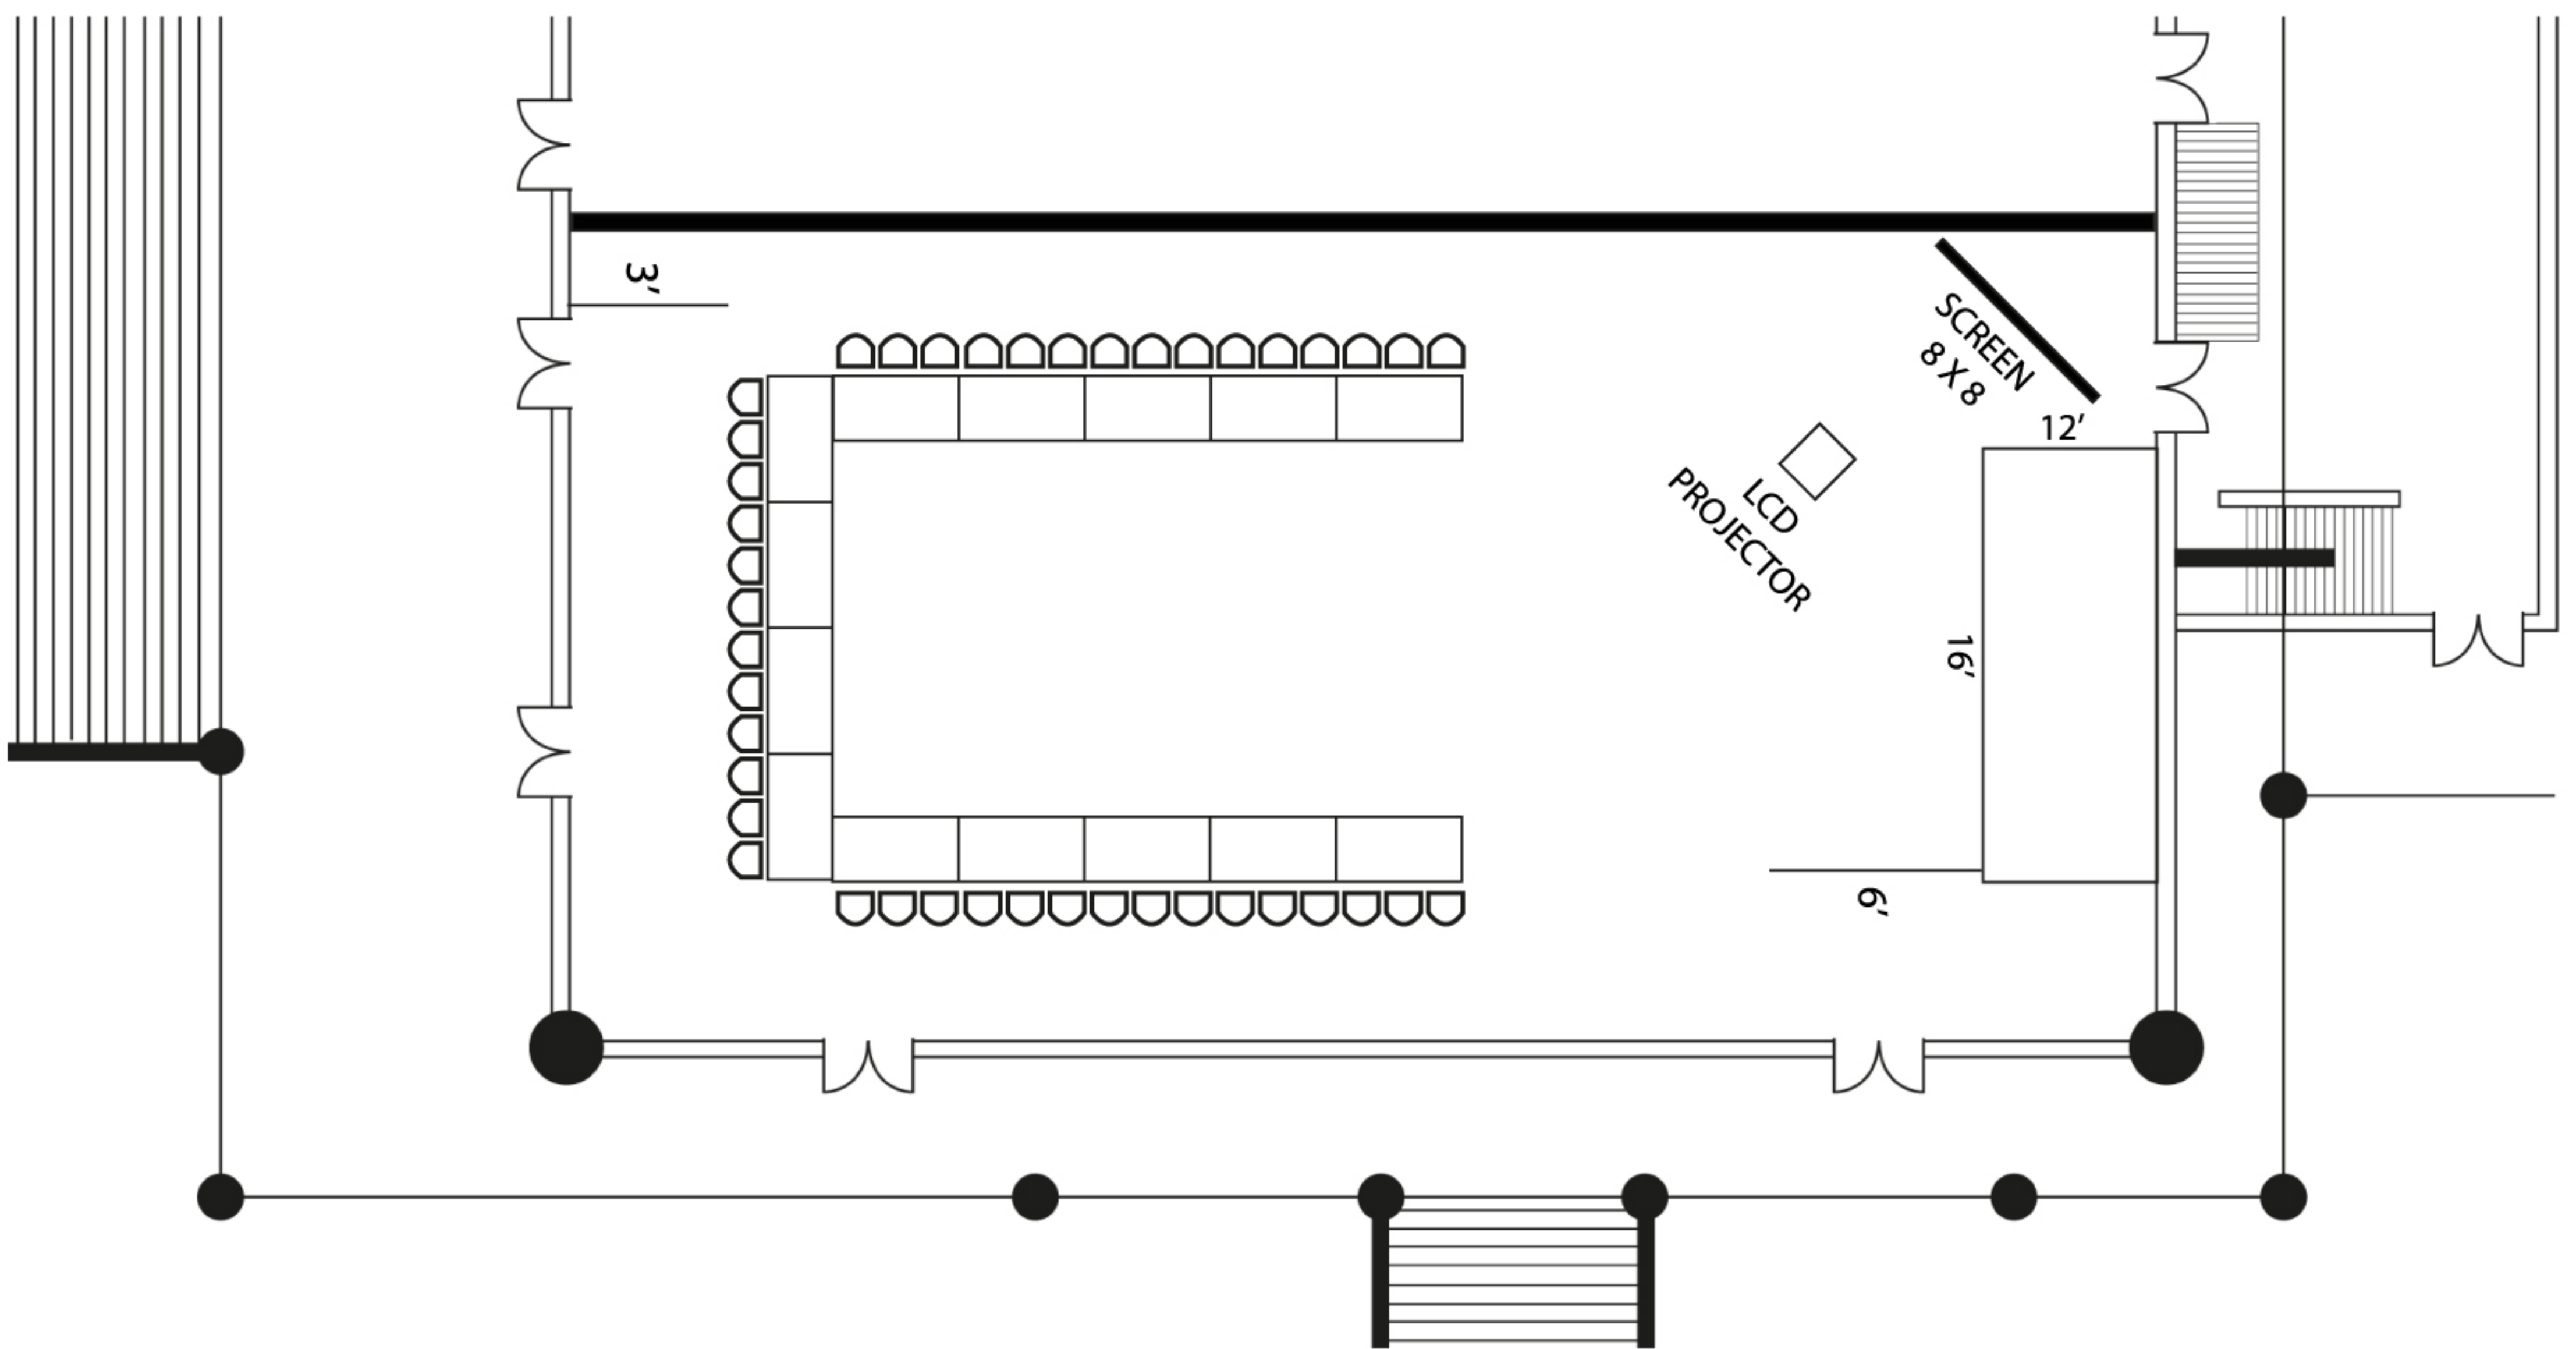

MATSIRAT II
28M x 14.5M
U-SHAPE SETUP
40PAX

MATSIRAT II

28M x 14.5M

CLASSROOM SETUP

220PAX

MATSIRAT II

28M x 14.5M
THEATRE SETUP
300PAX

MATSIRAT II

28M x 14.5M
BANQUET SETUP
250PAX

MATSIRAT II
28M x 14.5M
BUFFET SETUP
200PAX