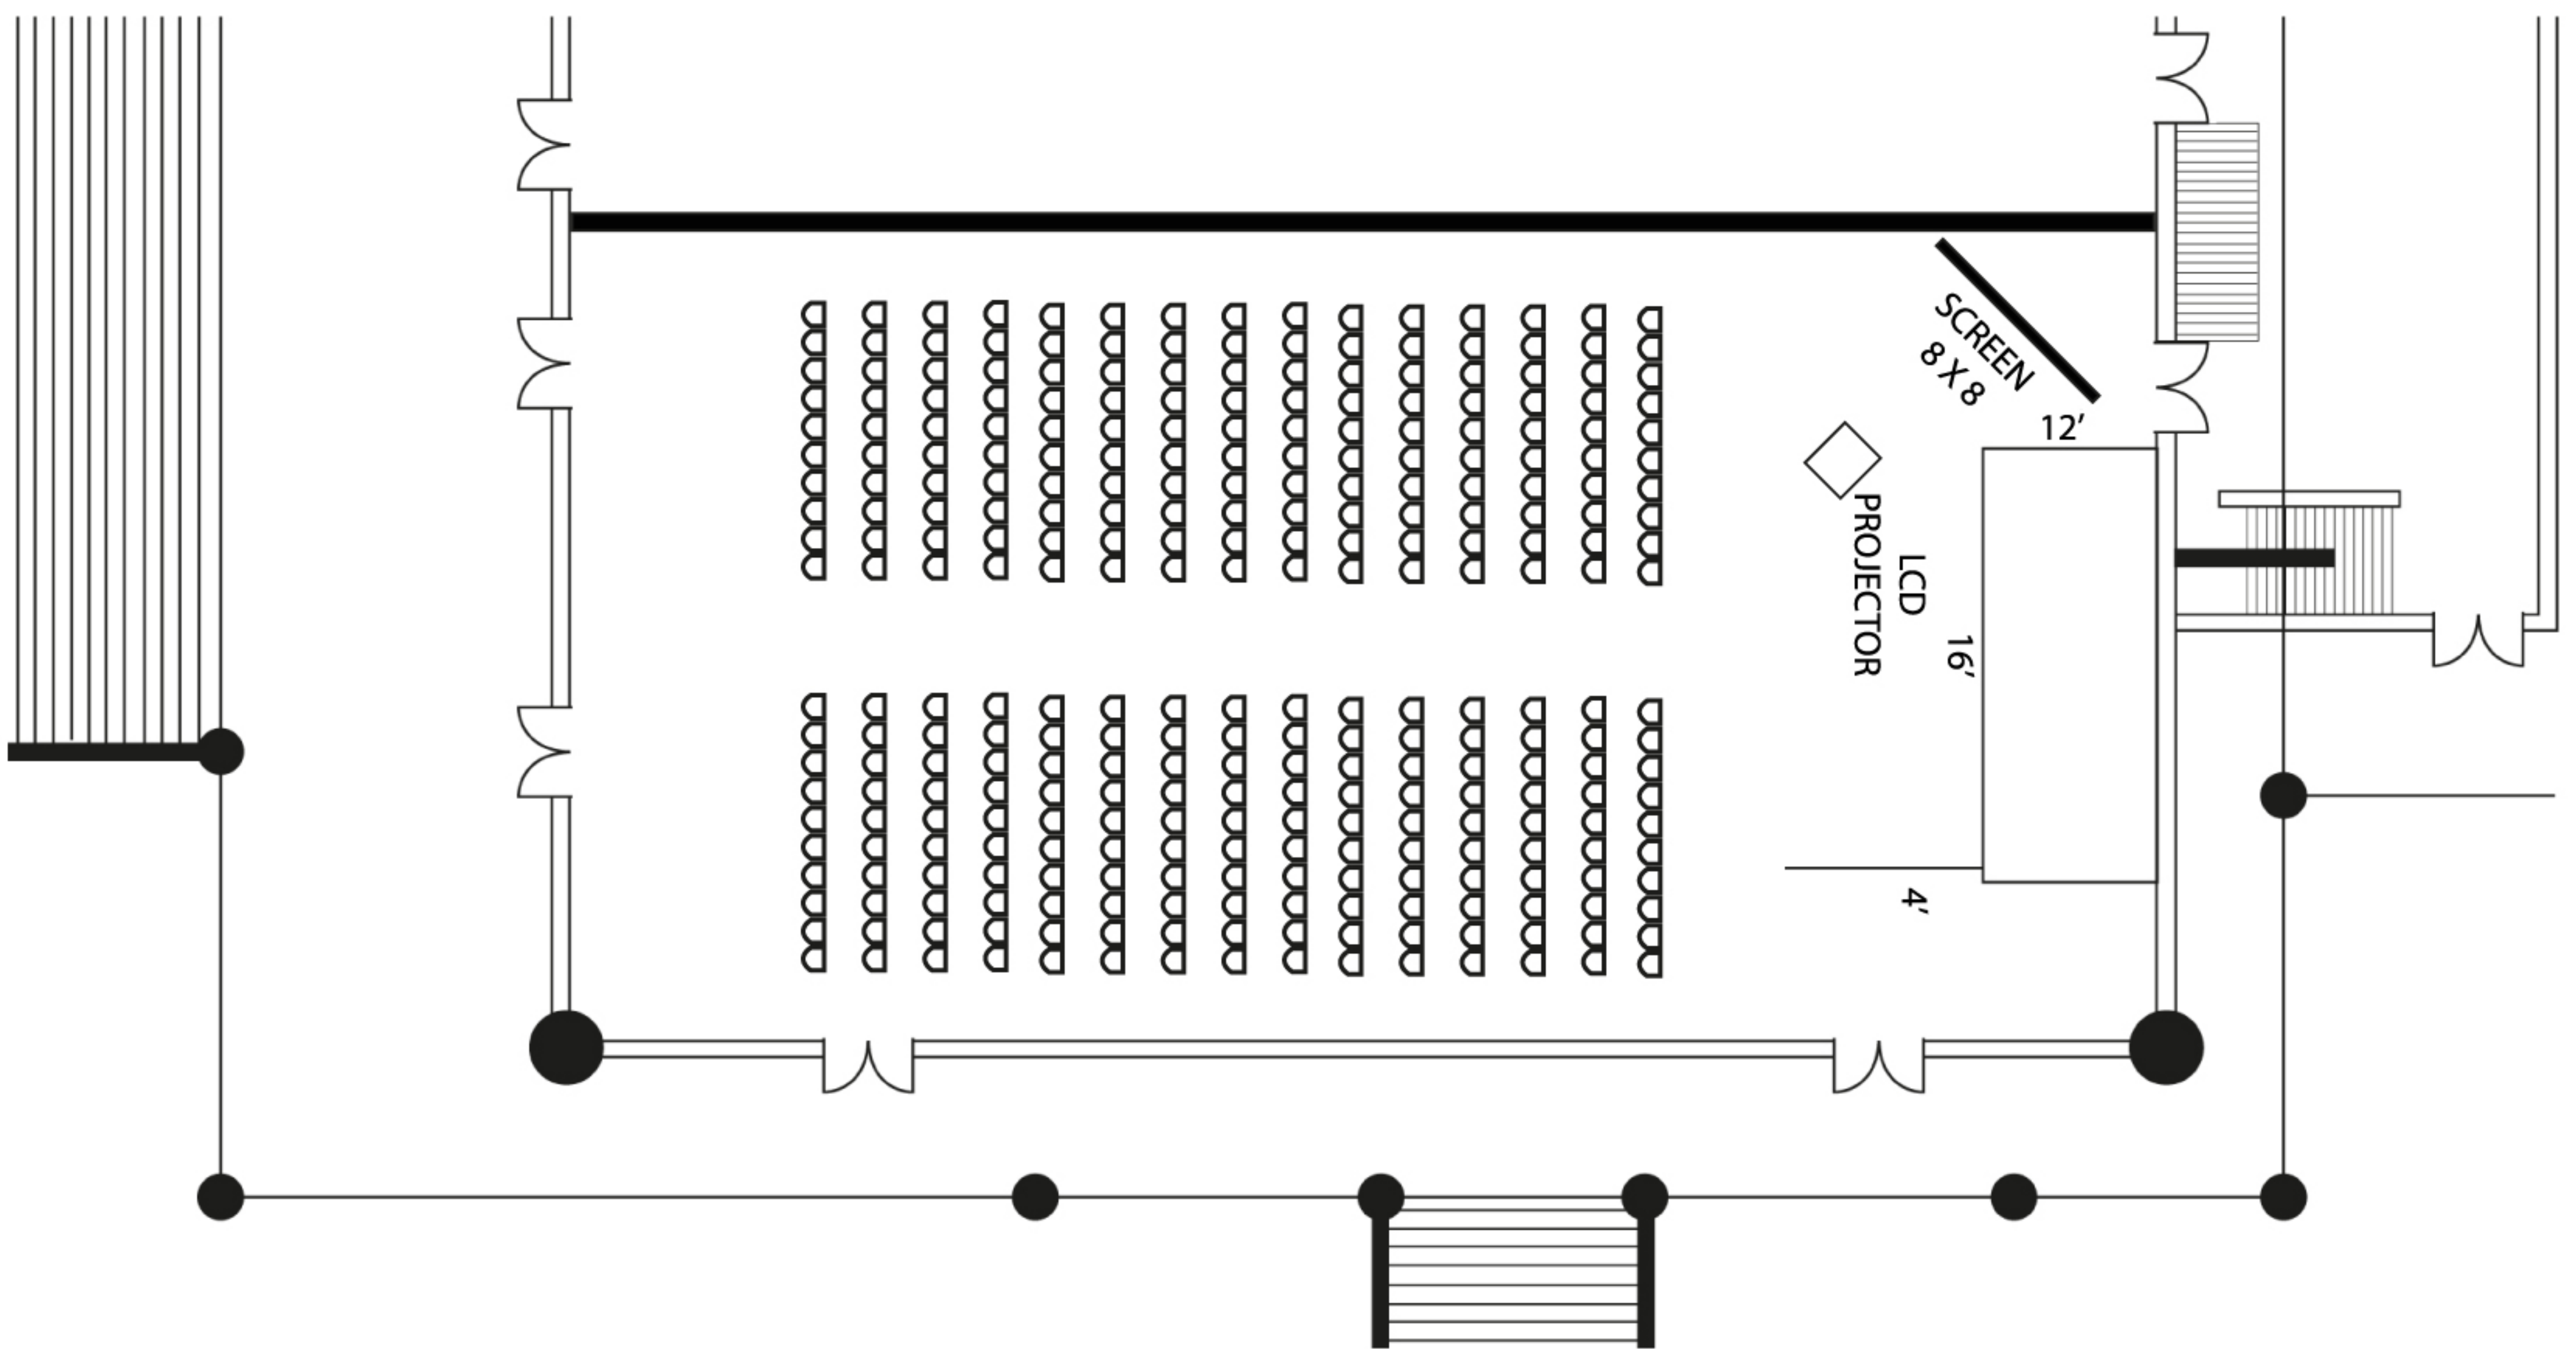

MATSIRAT II
28M x 14.5M
U-SHAPE SETUP
40PAX

MATSIRAT II

28M x 14.5M

CLASSROOM SETUP

220PAX

MATSIRAT II

28M x 14.5M
THEATRE SETUP
300PAX

MATSIRAT II

28M x 14.5M
BANQUET SETUP
250PAX

MATSIRAT II
28M x 14.5M
BUFFET SETUP
200PAX