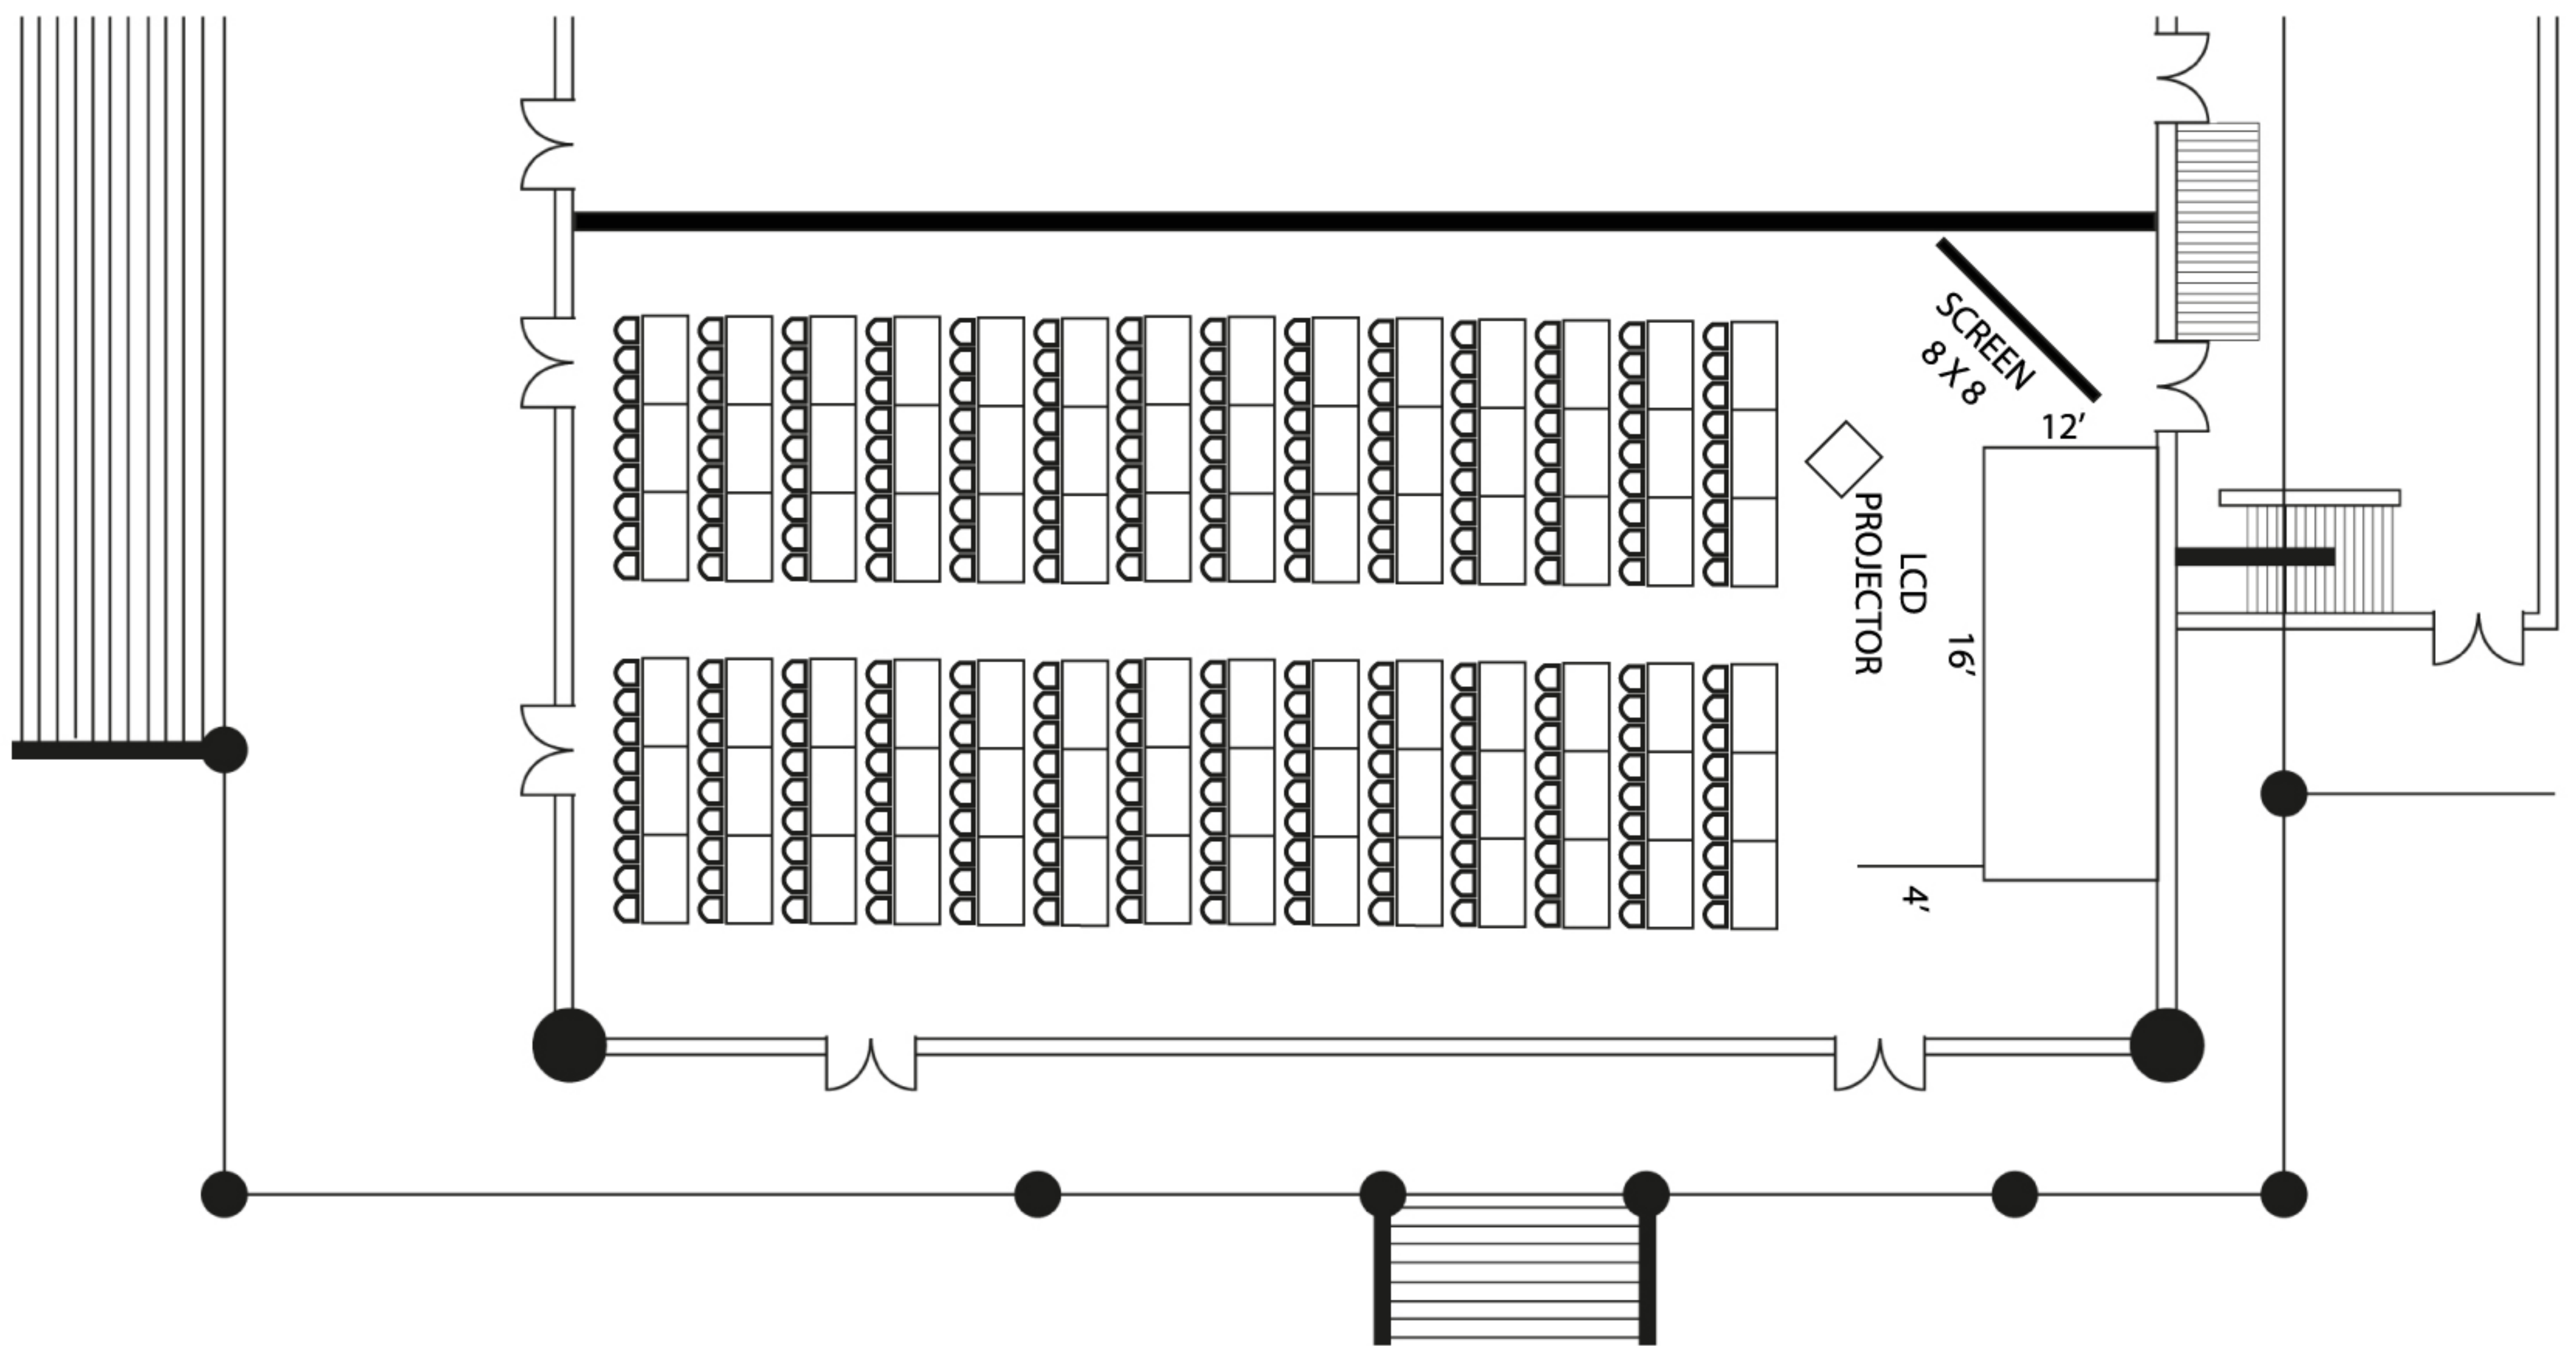

MATSIRAT II
28M x 14.5M
U-SHAPE SETUP
40PAX

MATSIRAT II

28M x 14.5M

CLASSROOM SETUP

220PAX

MATSIRAT II

28M x 14.5M
THEATRE SETUP
300PAX

MATSIRAT II

28M x 14.5M
BANQUET SETUP
250PAX

MATSIRAT II
28M x 14.5M
BUFFET SETUP
200PAX