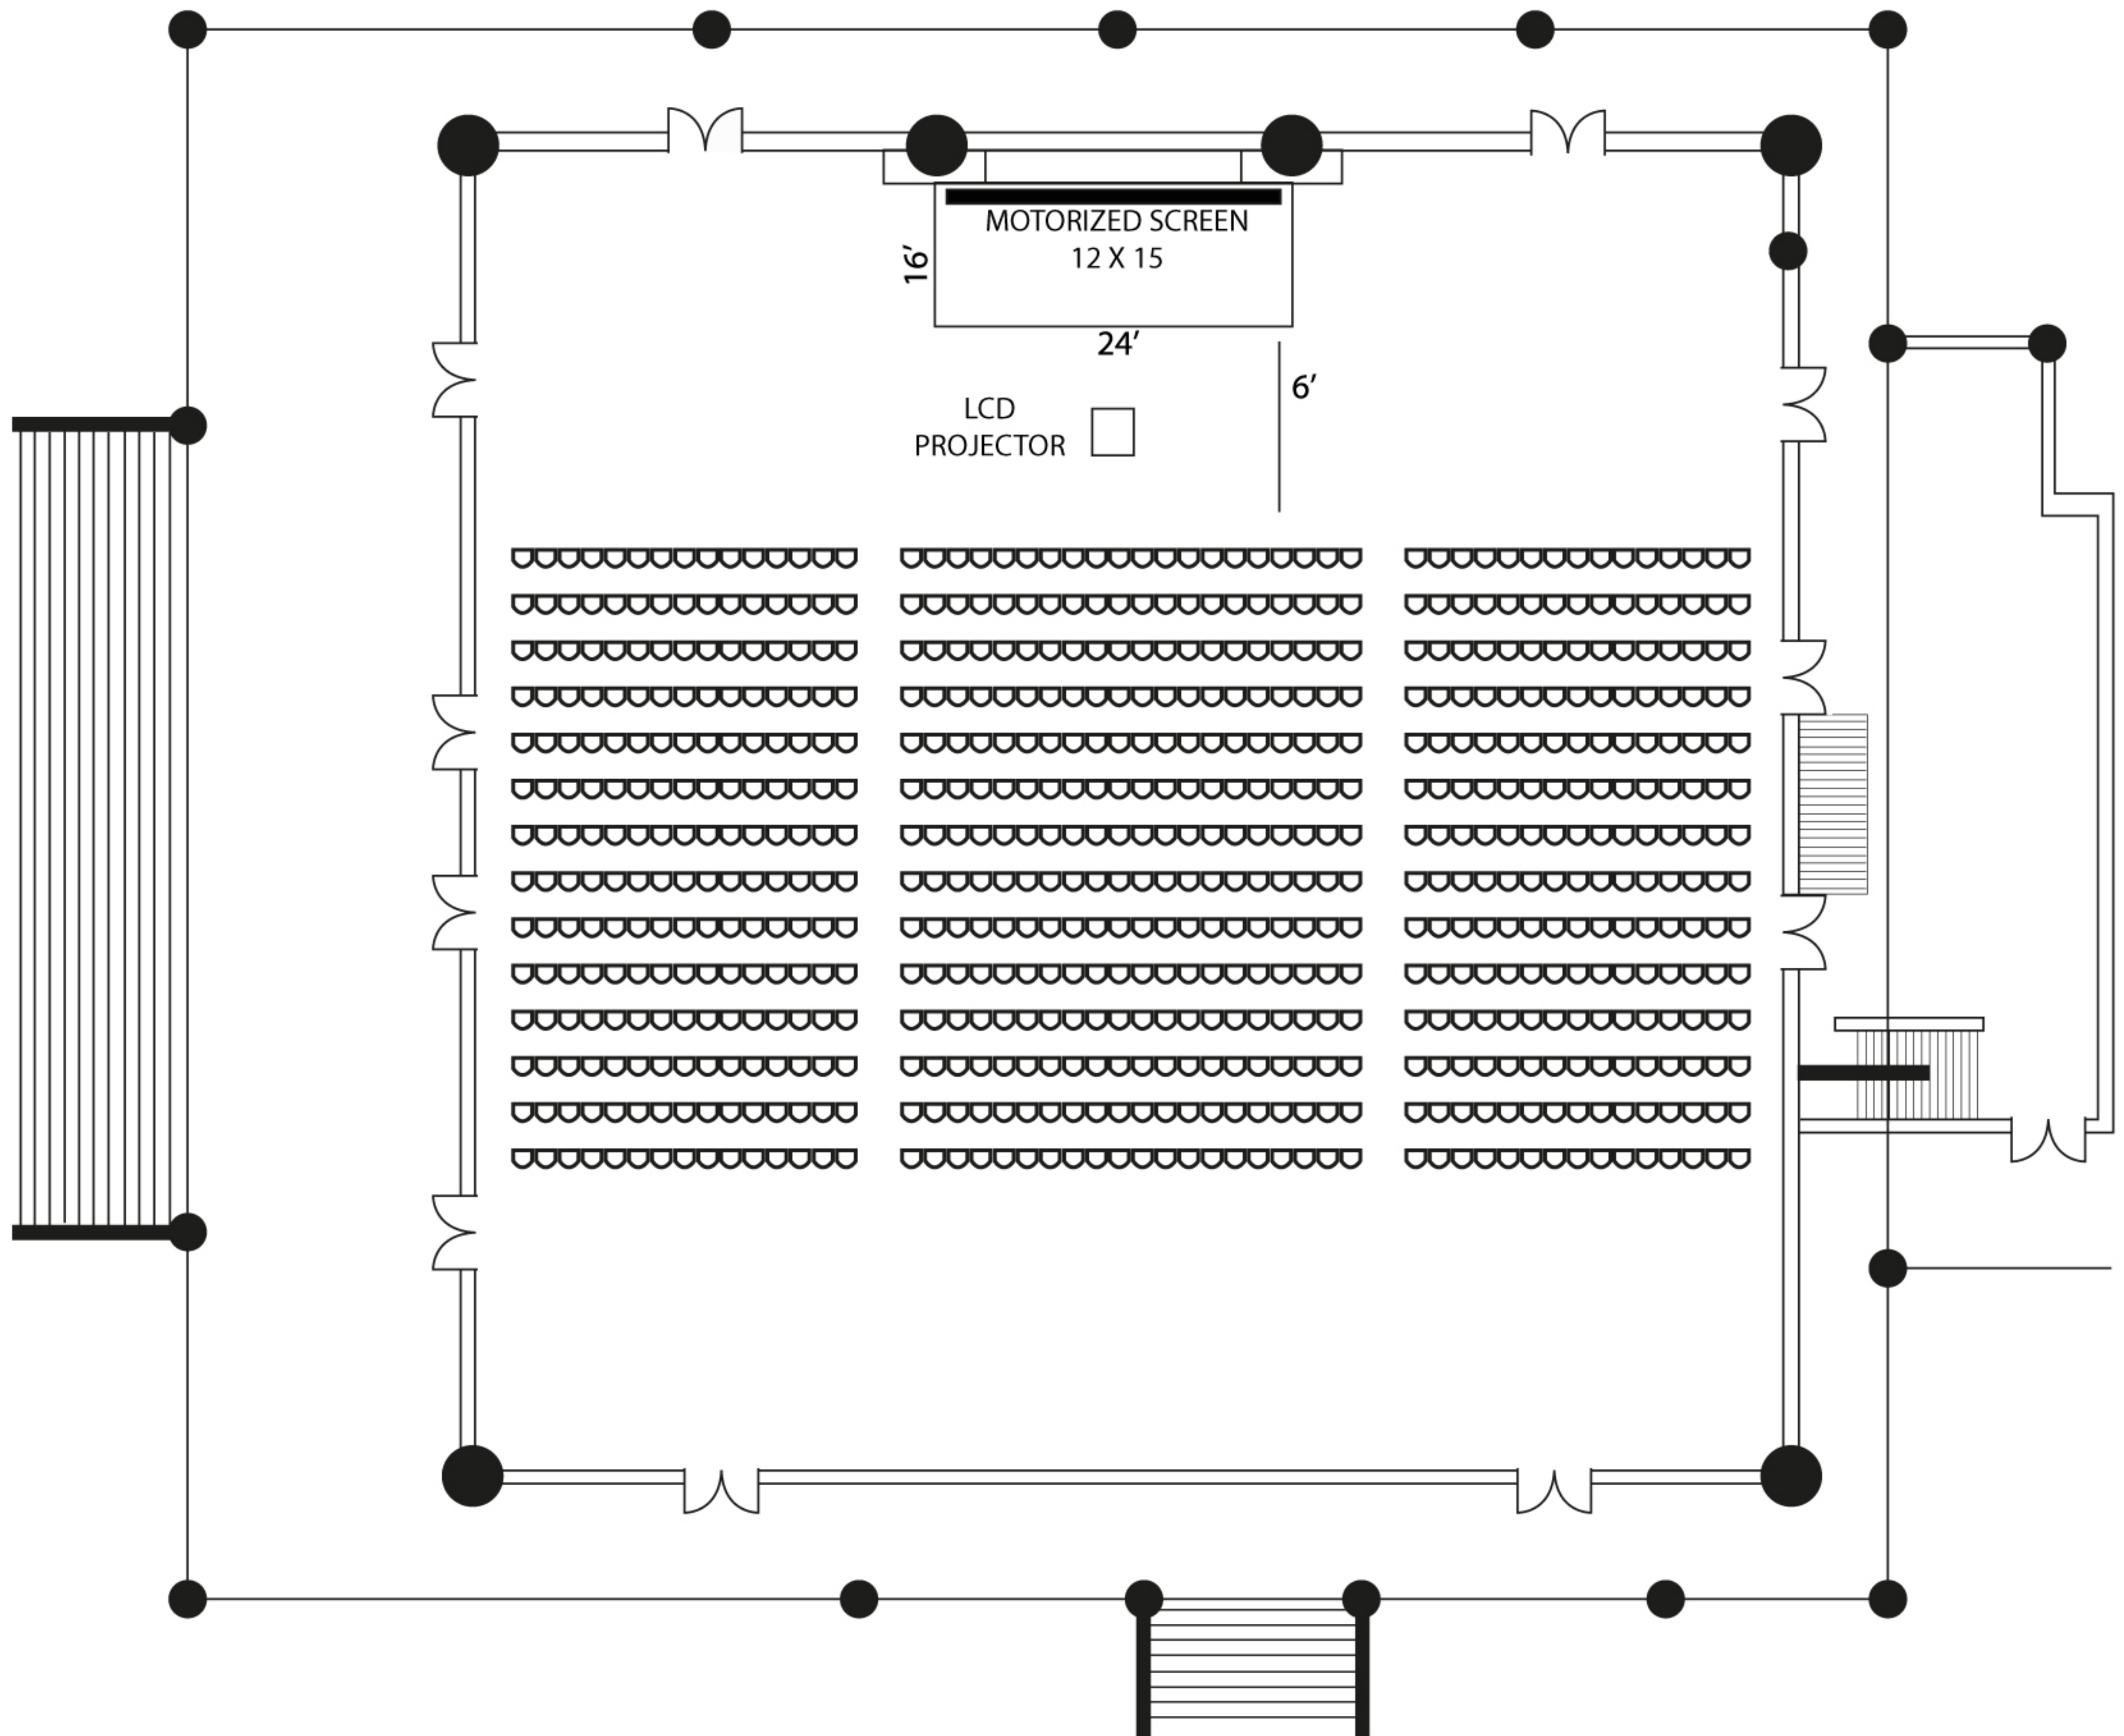

MATSIRAT BALLROOM

28M x 29M x 5.1M

U-SHAPE SETUP

60PAX

MATSIRAT BALLROOM

28M x 29M x 5.1M

CLASSROOM SETUP

450PAX

MATSIRAT BALLROOM

28M x 29M x 5.1M

THEATRE SETUP

700PAX

MATSIRAT BALLROOM

28M x 29M x 5.1M

BANQUET SETUP

500PAX

MATSIRAT BALLROOM

28M x 29M x 5.1M

BUFFET SETUP

450PAX