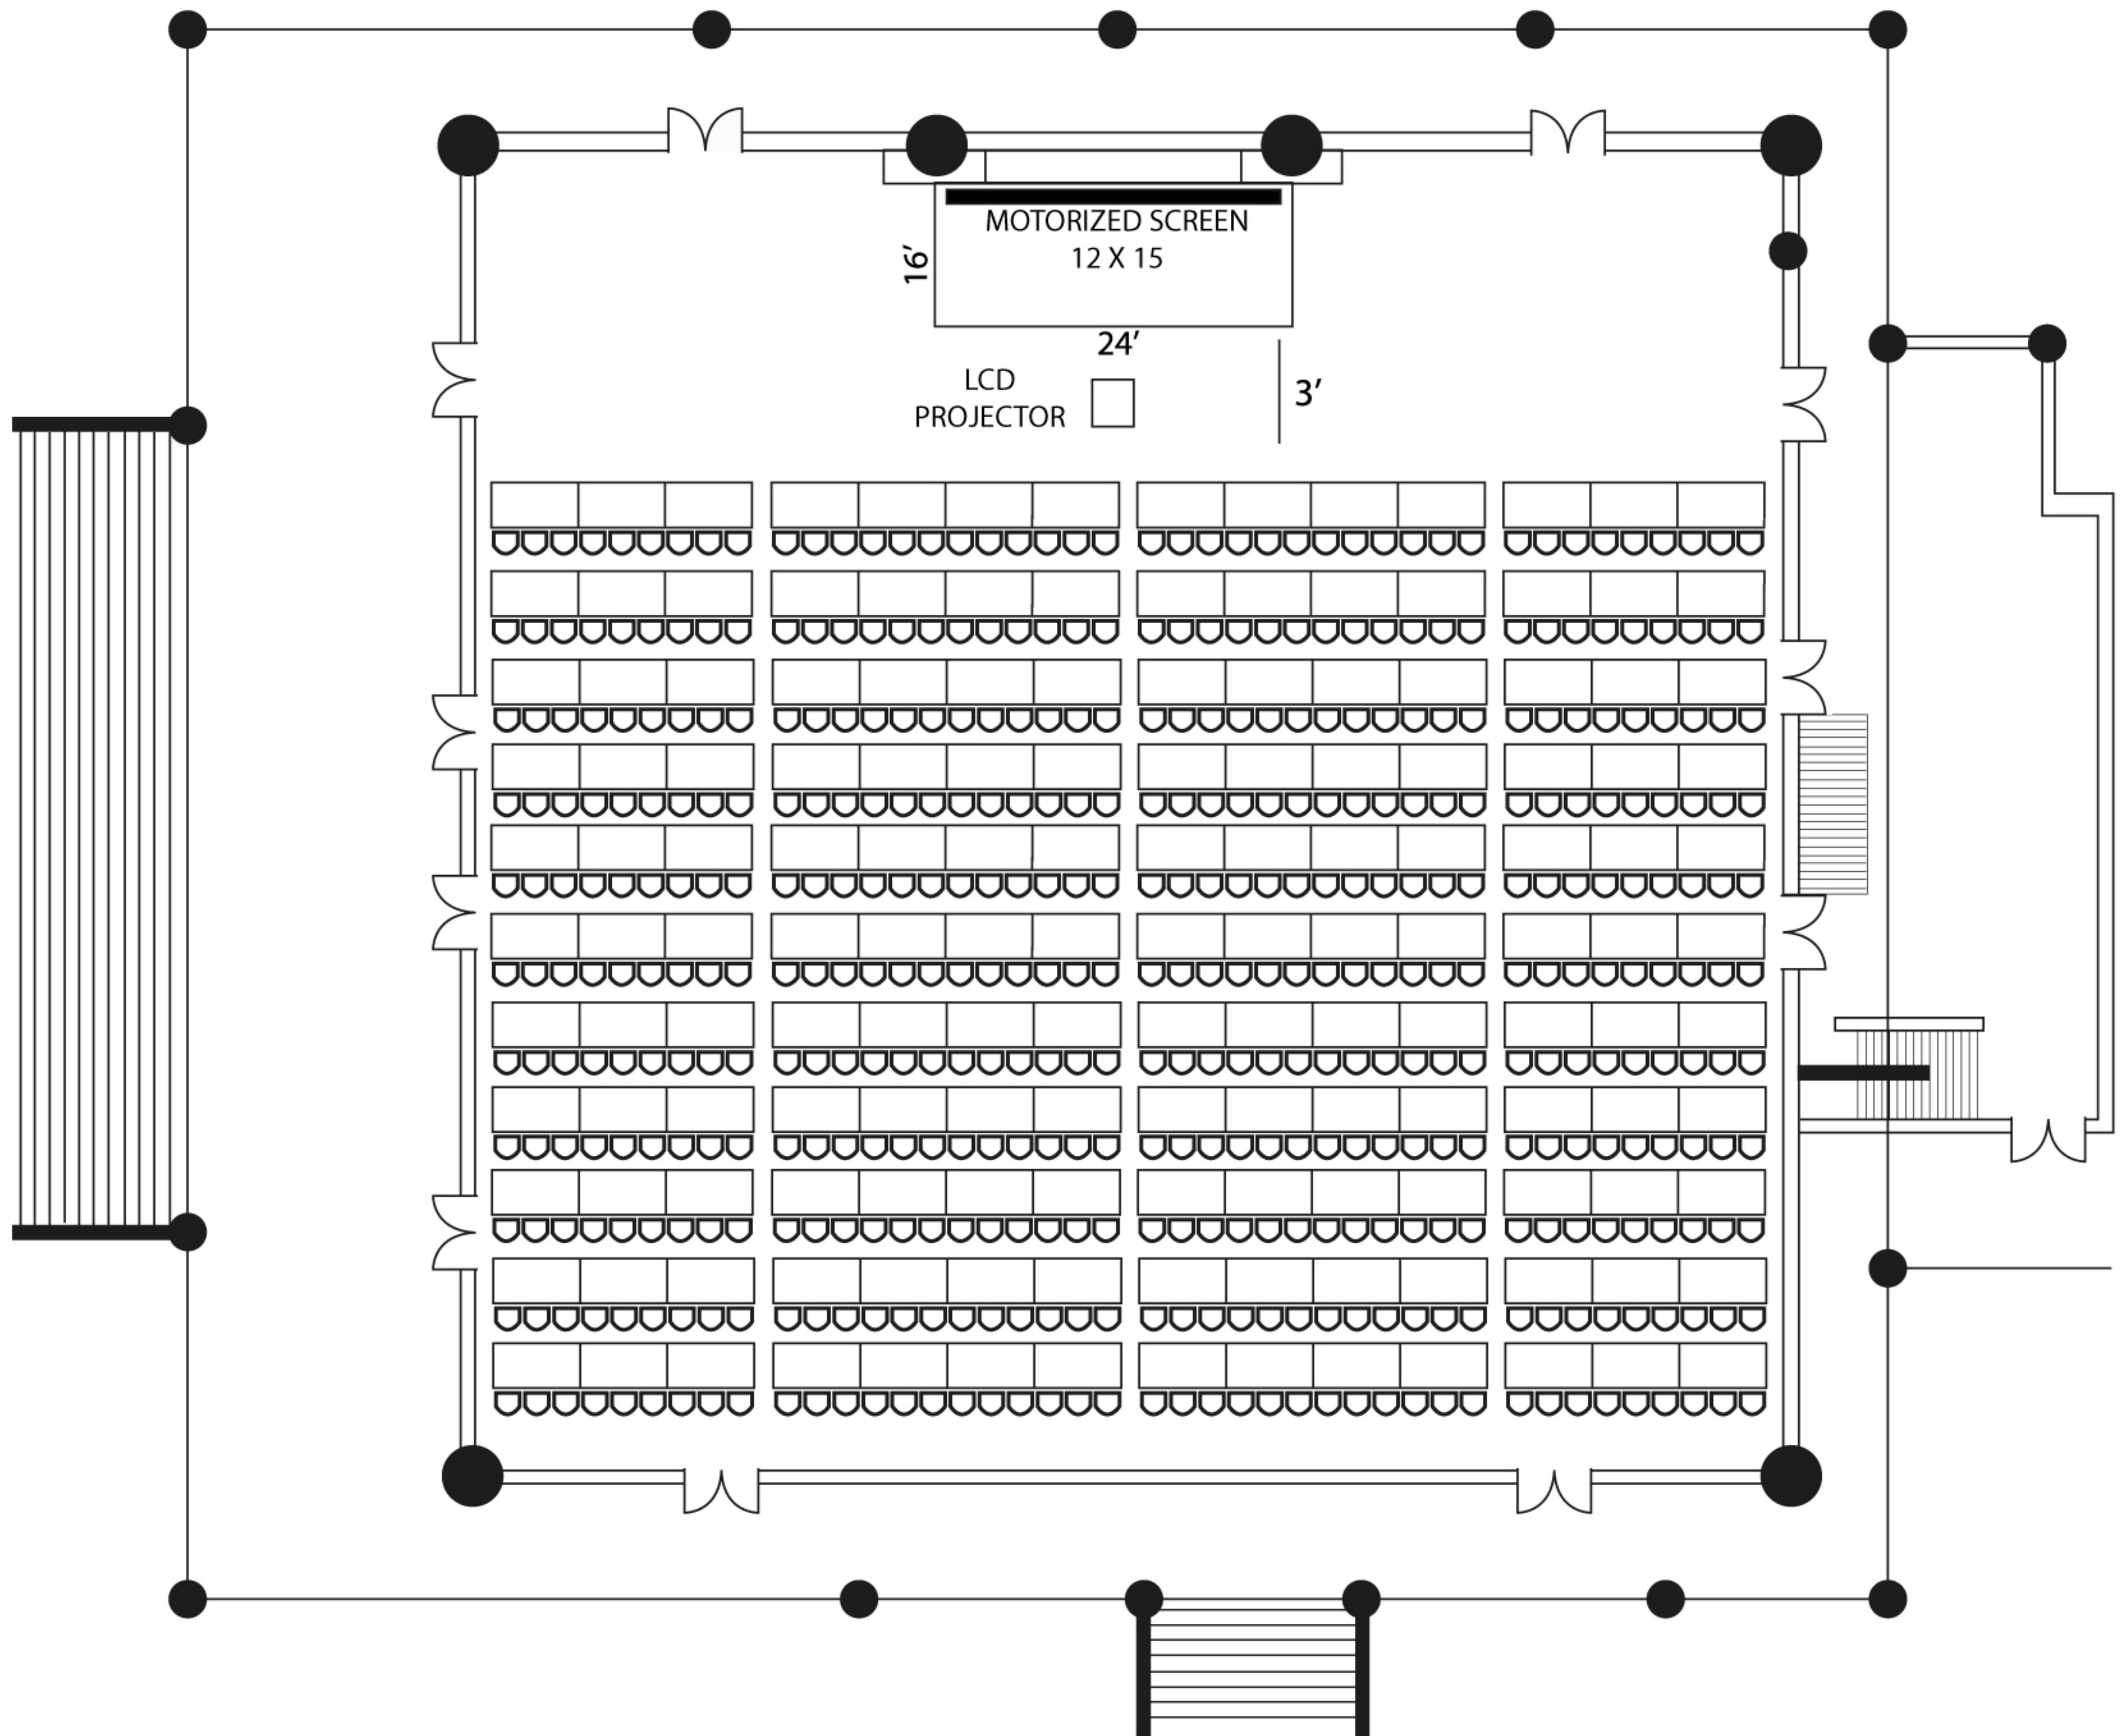

MATSIRAT BALLROOM

28M x 29M x 5.1M

U-SHAPE SETUP

60PAX

MATSIRAT BALLROOM

28M x 29M x 5.1M

CLASSROOM SETUP

450PAX

MATSIRAT BALLROOM

28M x 29M x 5.1M

THEATRE SETUP

700PAX

MATSIRAT BALLROOM

28M x 29M x 5.1M

BANQUET SETUP

500PAX

MATSIRAT BALLROOM

28M x 29M x 5.1M

BUFFET SETUP

450PAX