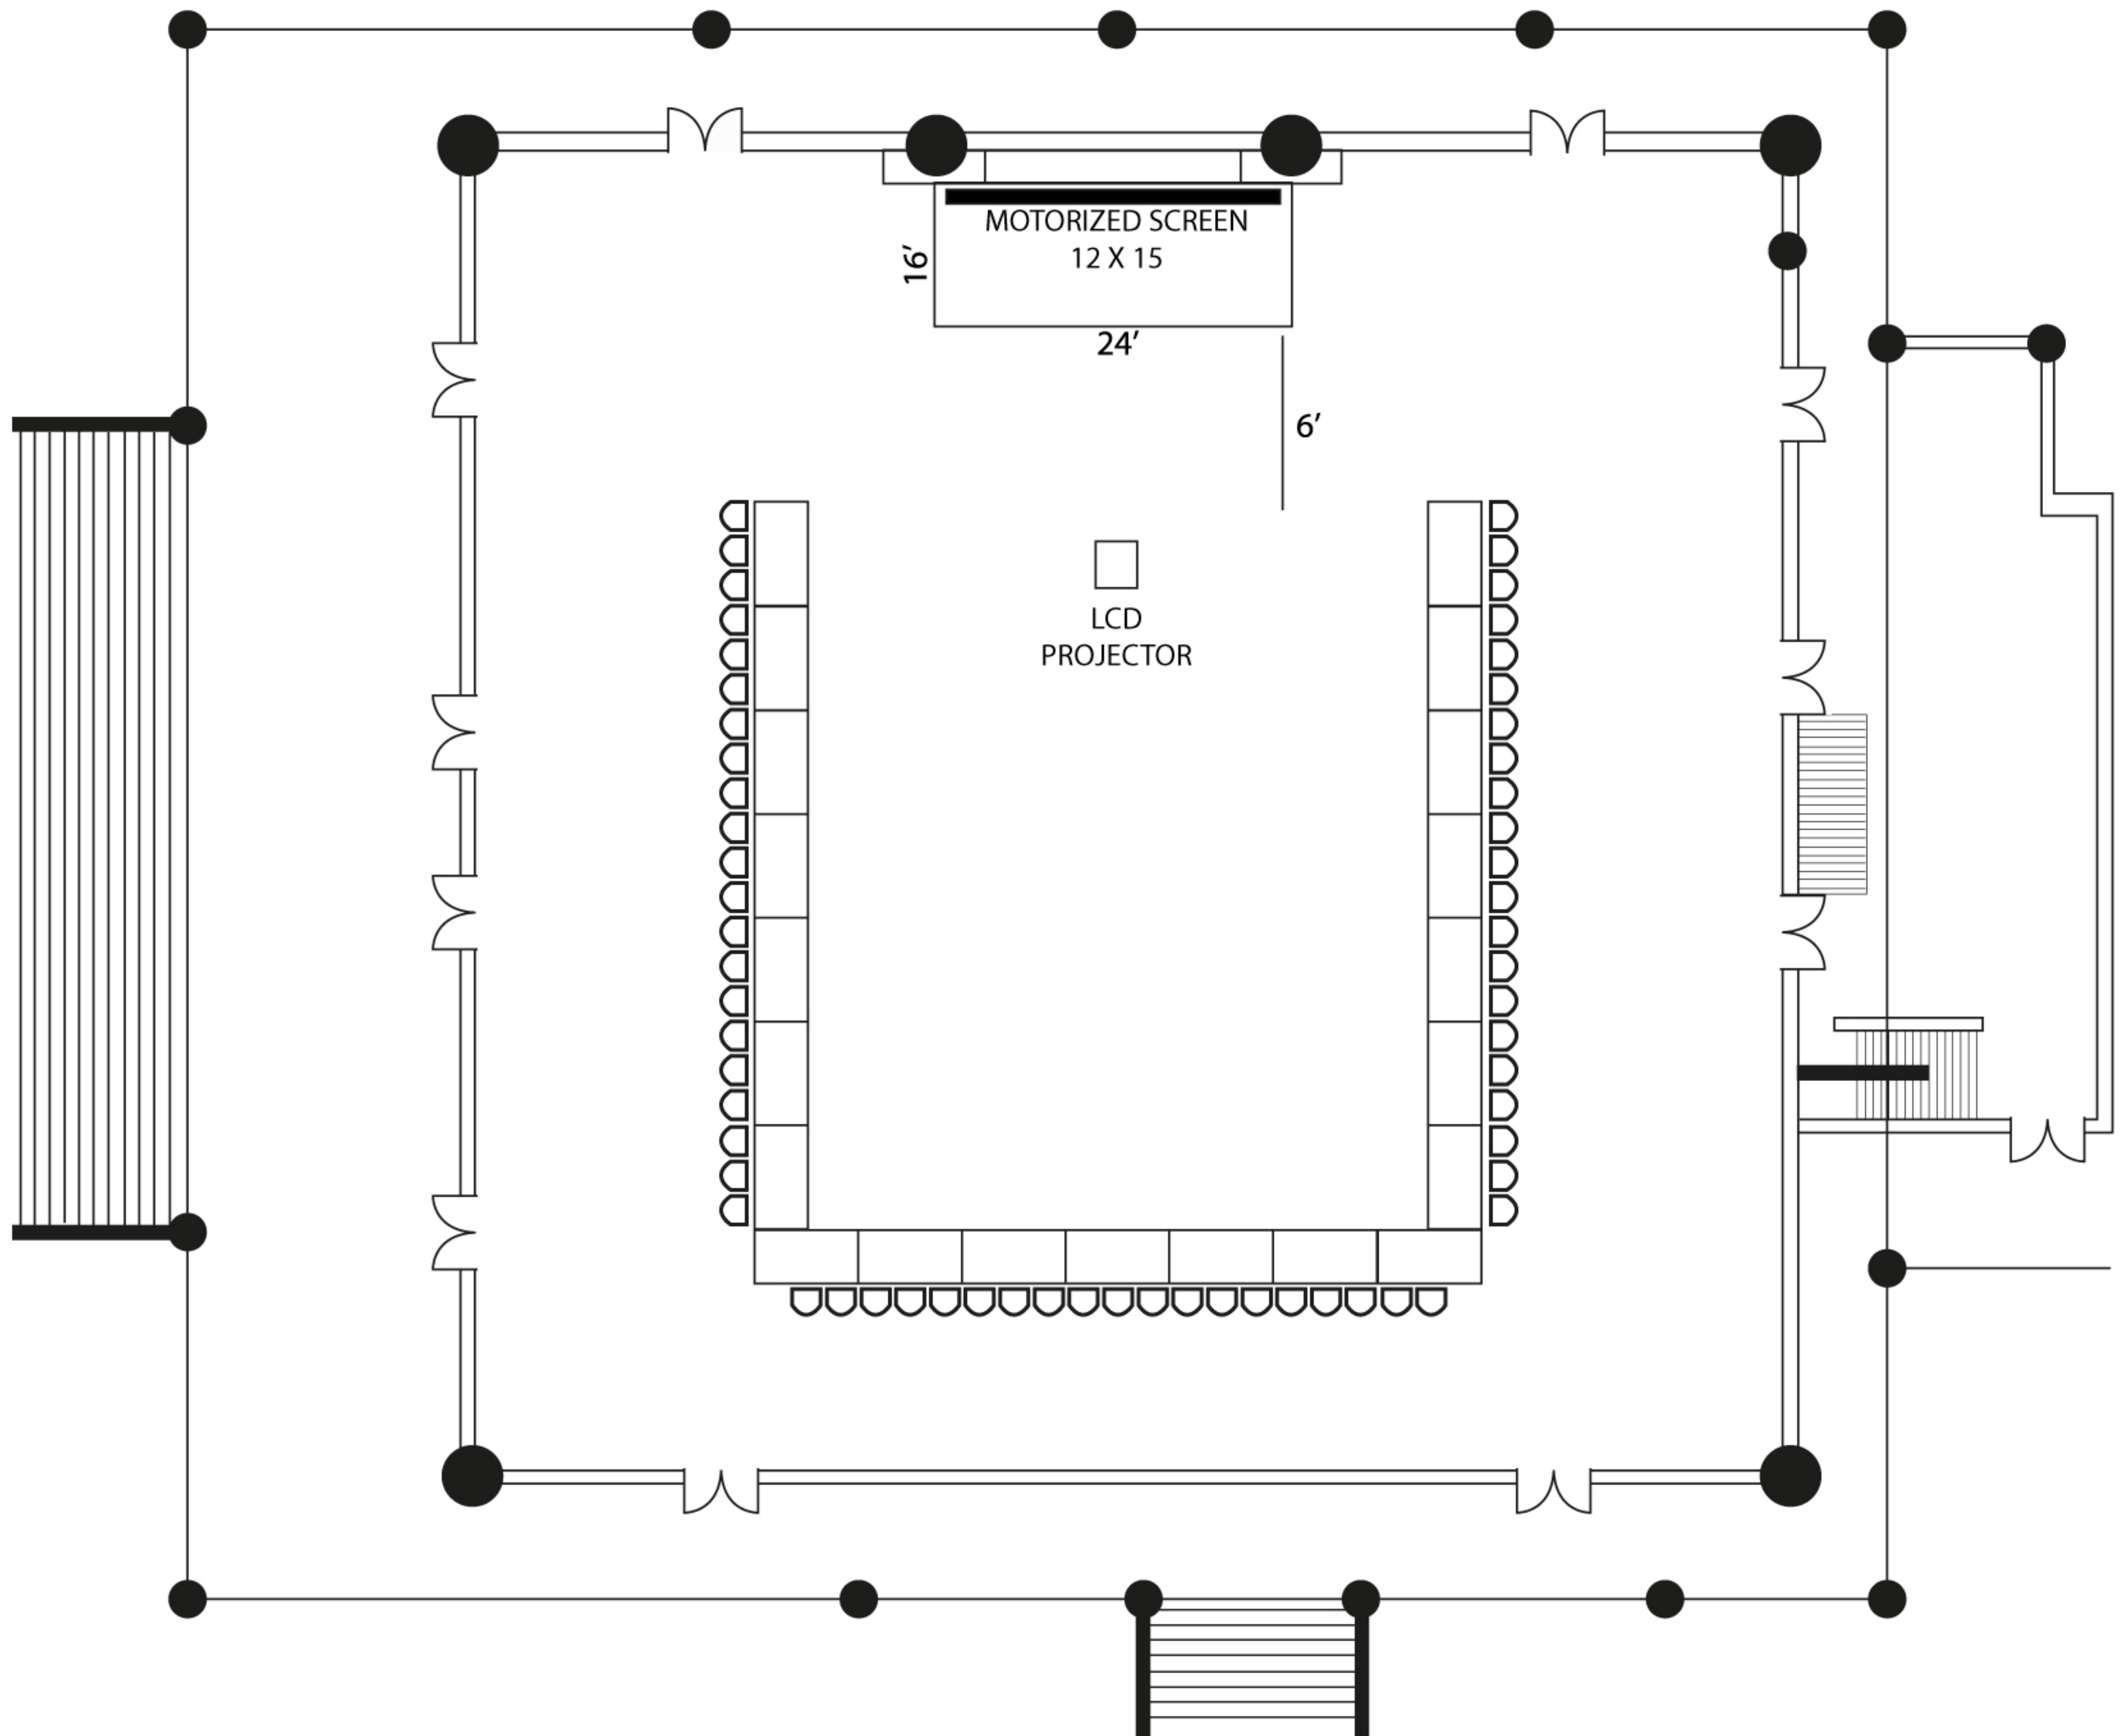

MATSIRAT BALLROOM

28M x 29M x 5.1M

U-SHAPE SETUP

60PAX

MATSIRAT BALLROOM

28M x 29M x 5.1M

CLASSROOM SETUP

450PAX

MATSIRAT BALLROOM

28M x 29M x 5.1M

THEATRE SETUP

700PAX

MATSIRAT BALLROOM

28M x 29M x 5.1M

BANQUET SETUP

500PAX

MATSIRAT BALLROOM

28M x 29M x 5.1M

BUFFET SETUP

450PAX