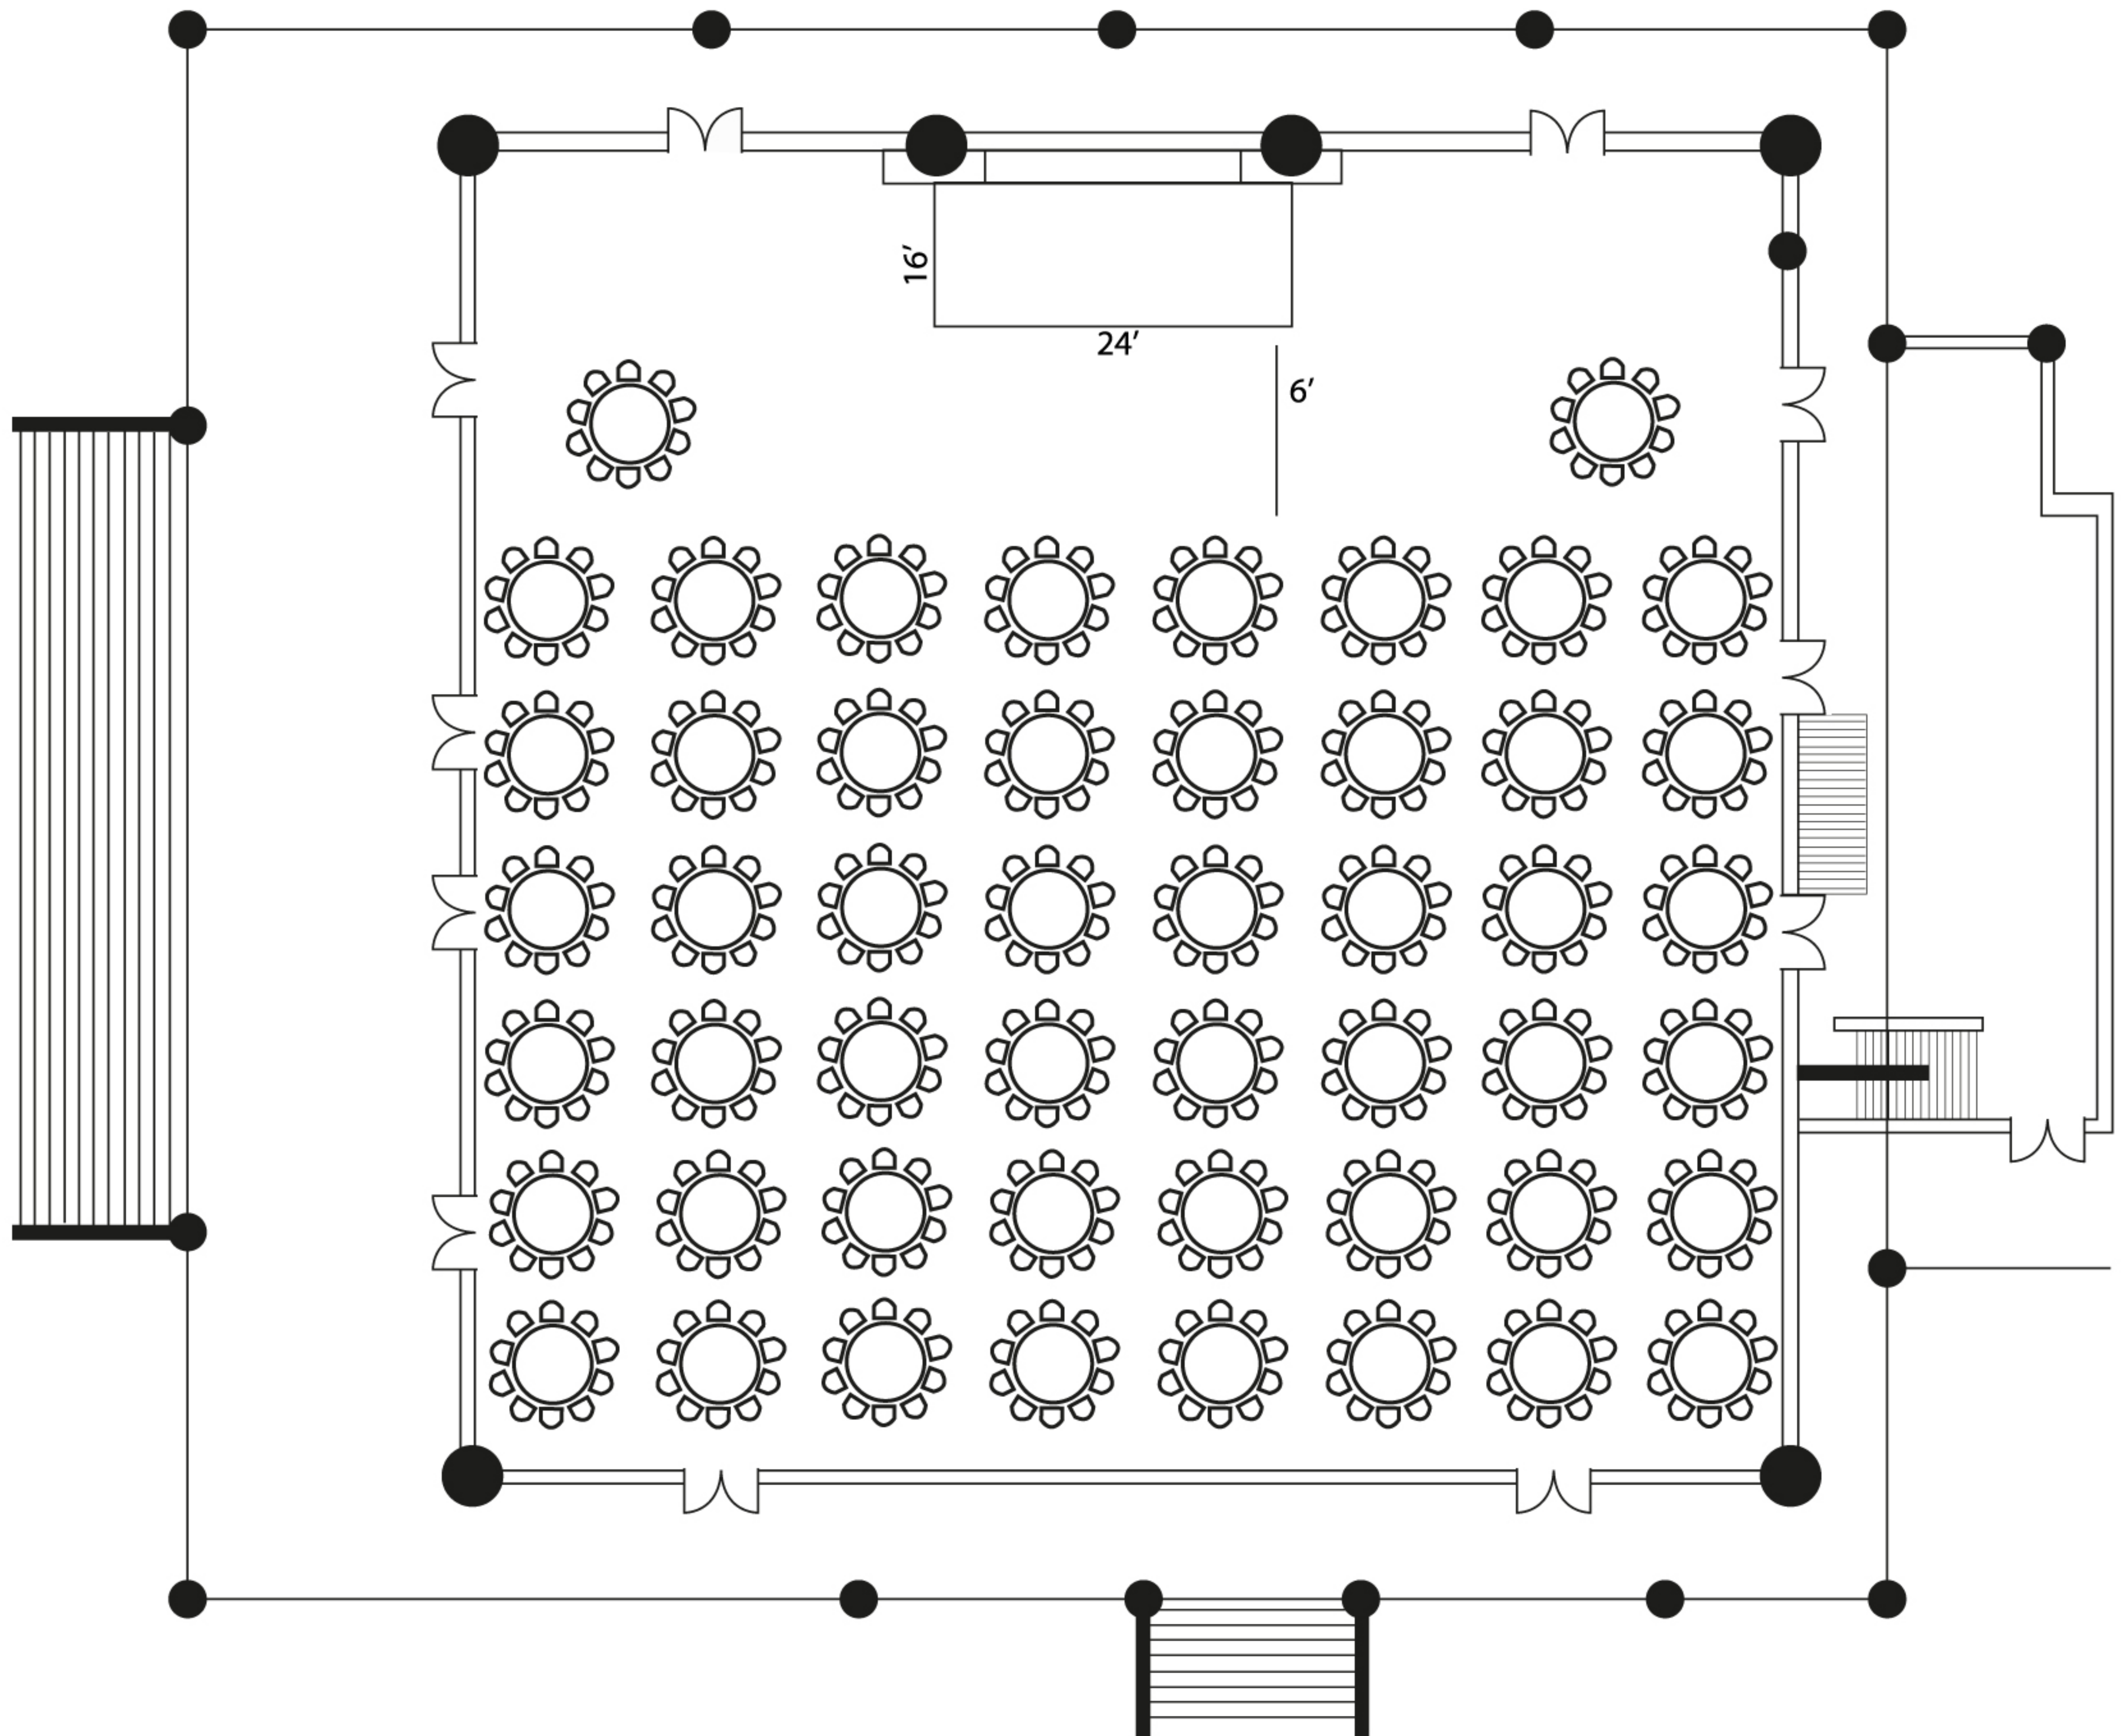

MATSIRAT BALLROOM

28M x 29M x 5.1M

THEATRE SETUP

700PAX

MATSIRAT BALLROOM

28M x 29M x 5.1M

BANQUET SETUP

500PAX

MATSIRAT BALLROOM

28M x 29M x 5.1M

BUFFET SETUP

450PAX