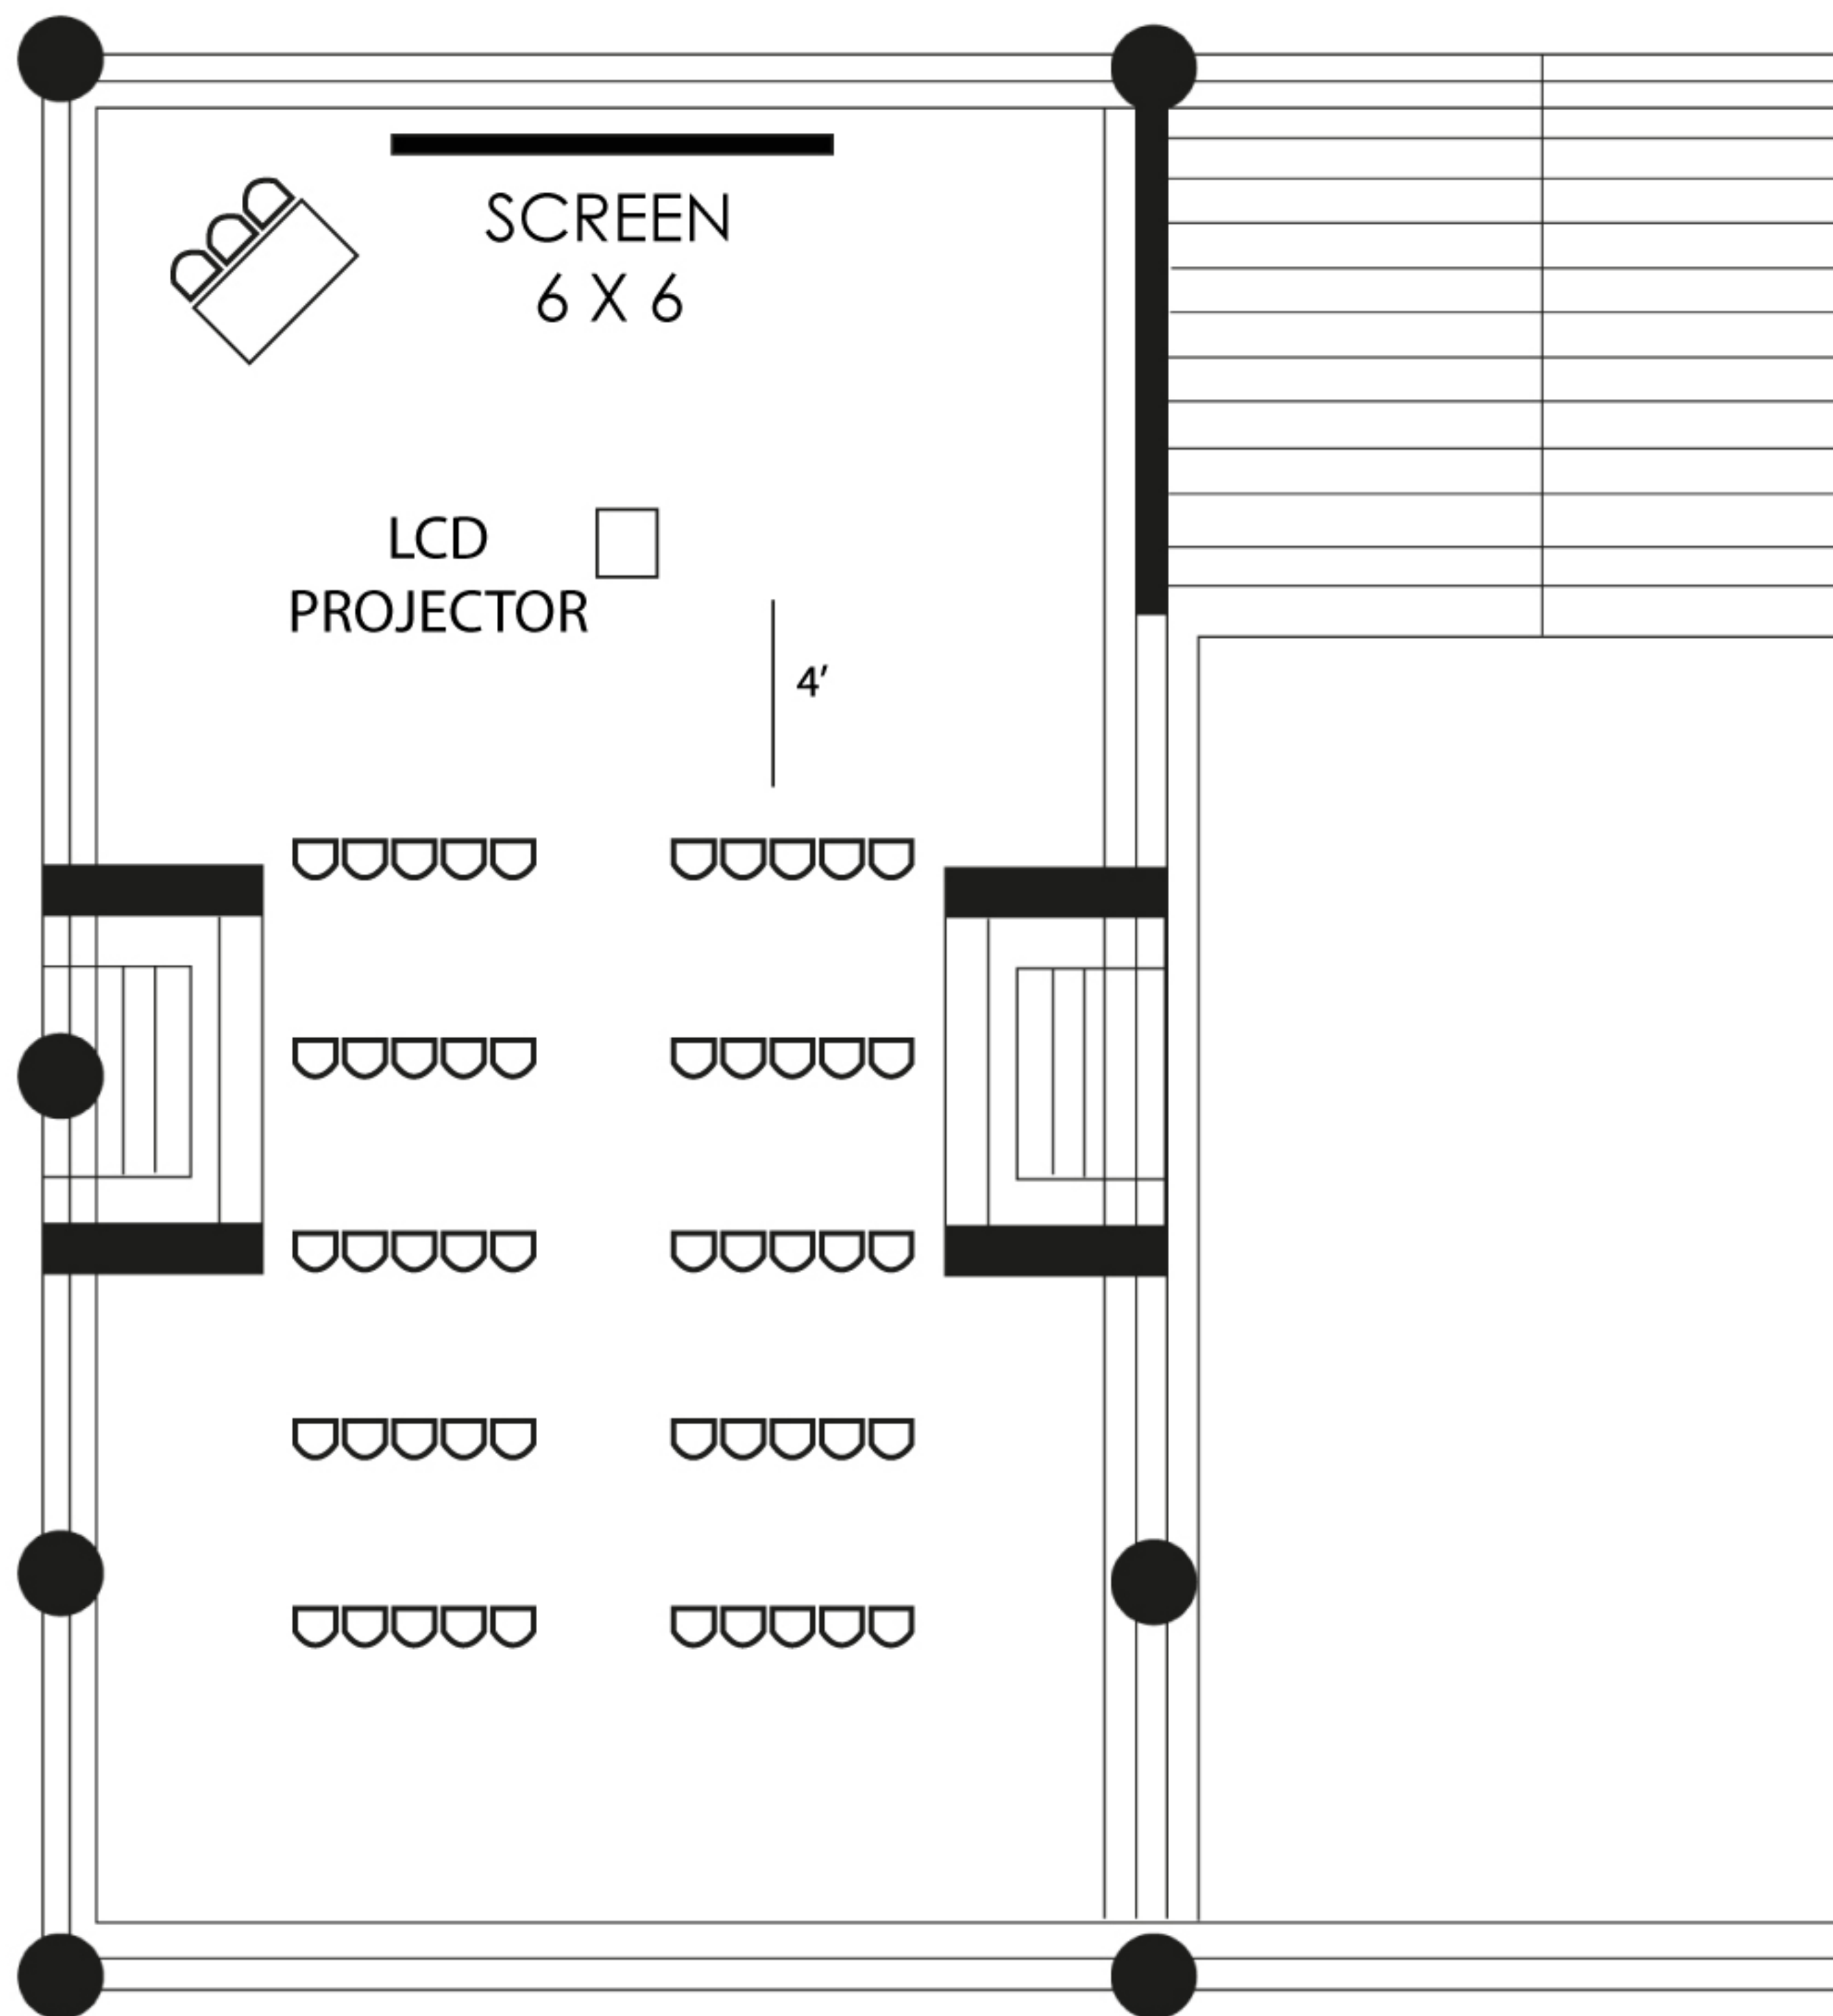

## SINGA REBAK

6.3M x 12.1M x 2.6M

CLASSROOM SETUP

36PAX

## SINGA REBAK

6.3M x 12.1M x 2.6M

THEATRE SETUP

56PAX

## SINGA REBAK

6.3M x 12.1M x 2.6M

BOARDROOM SETUP

22PAX

## SINGA REBAK

6.3M x 12.1M x 2.6M

BANQUET SETUP

20PAX