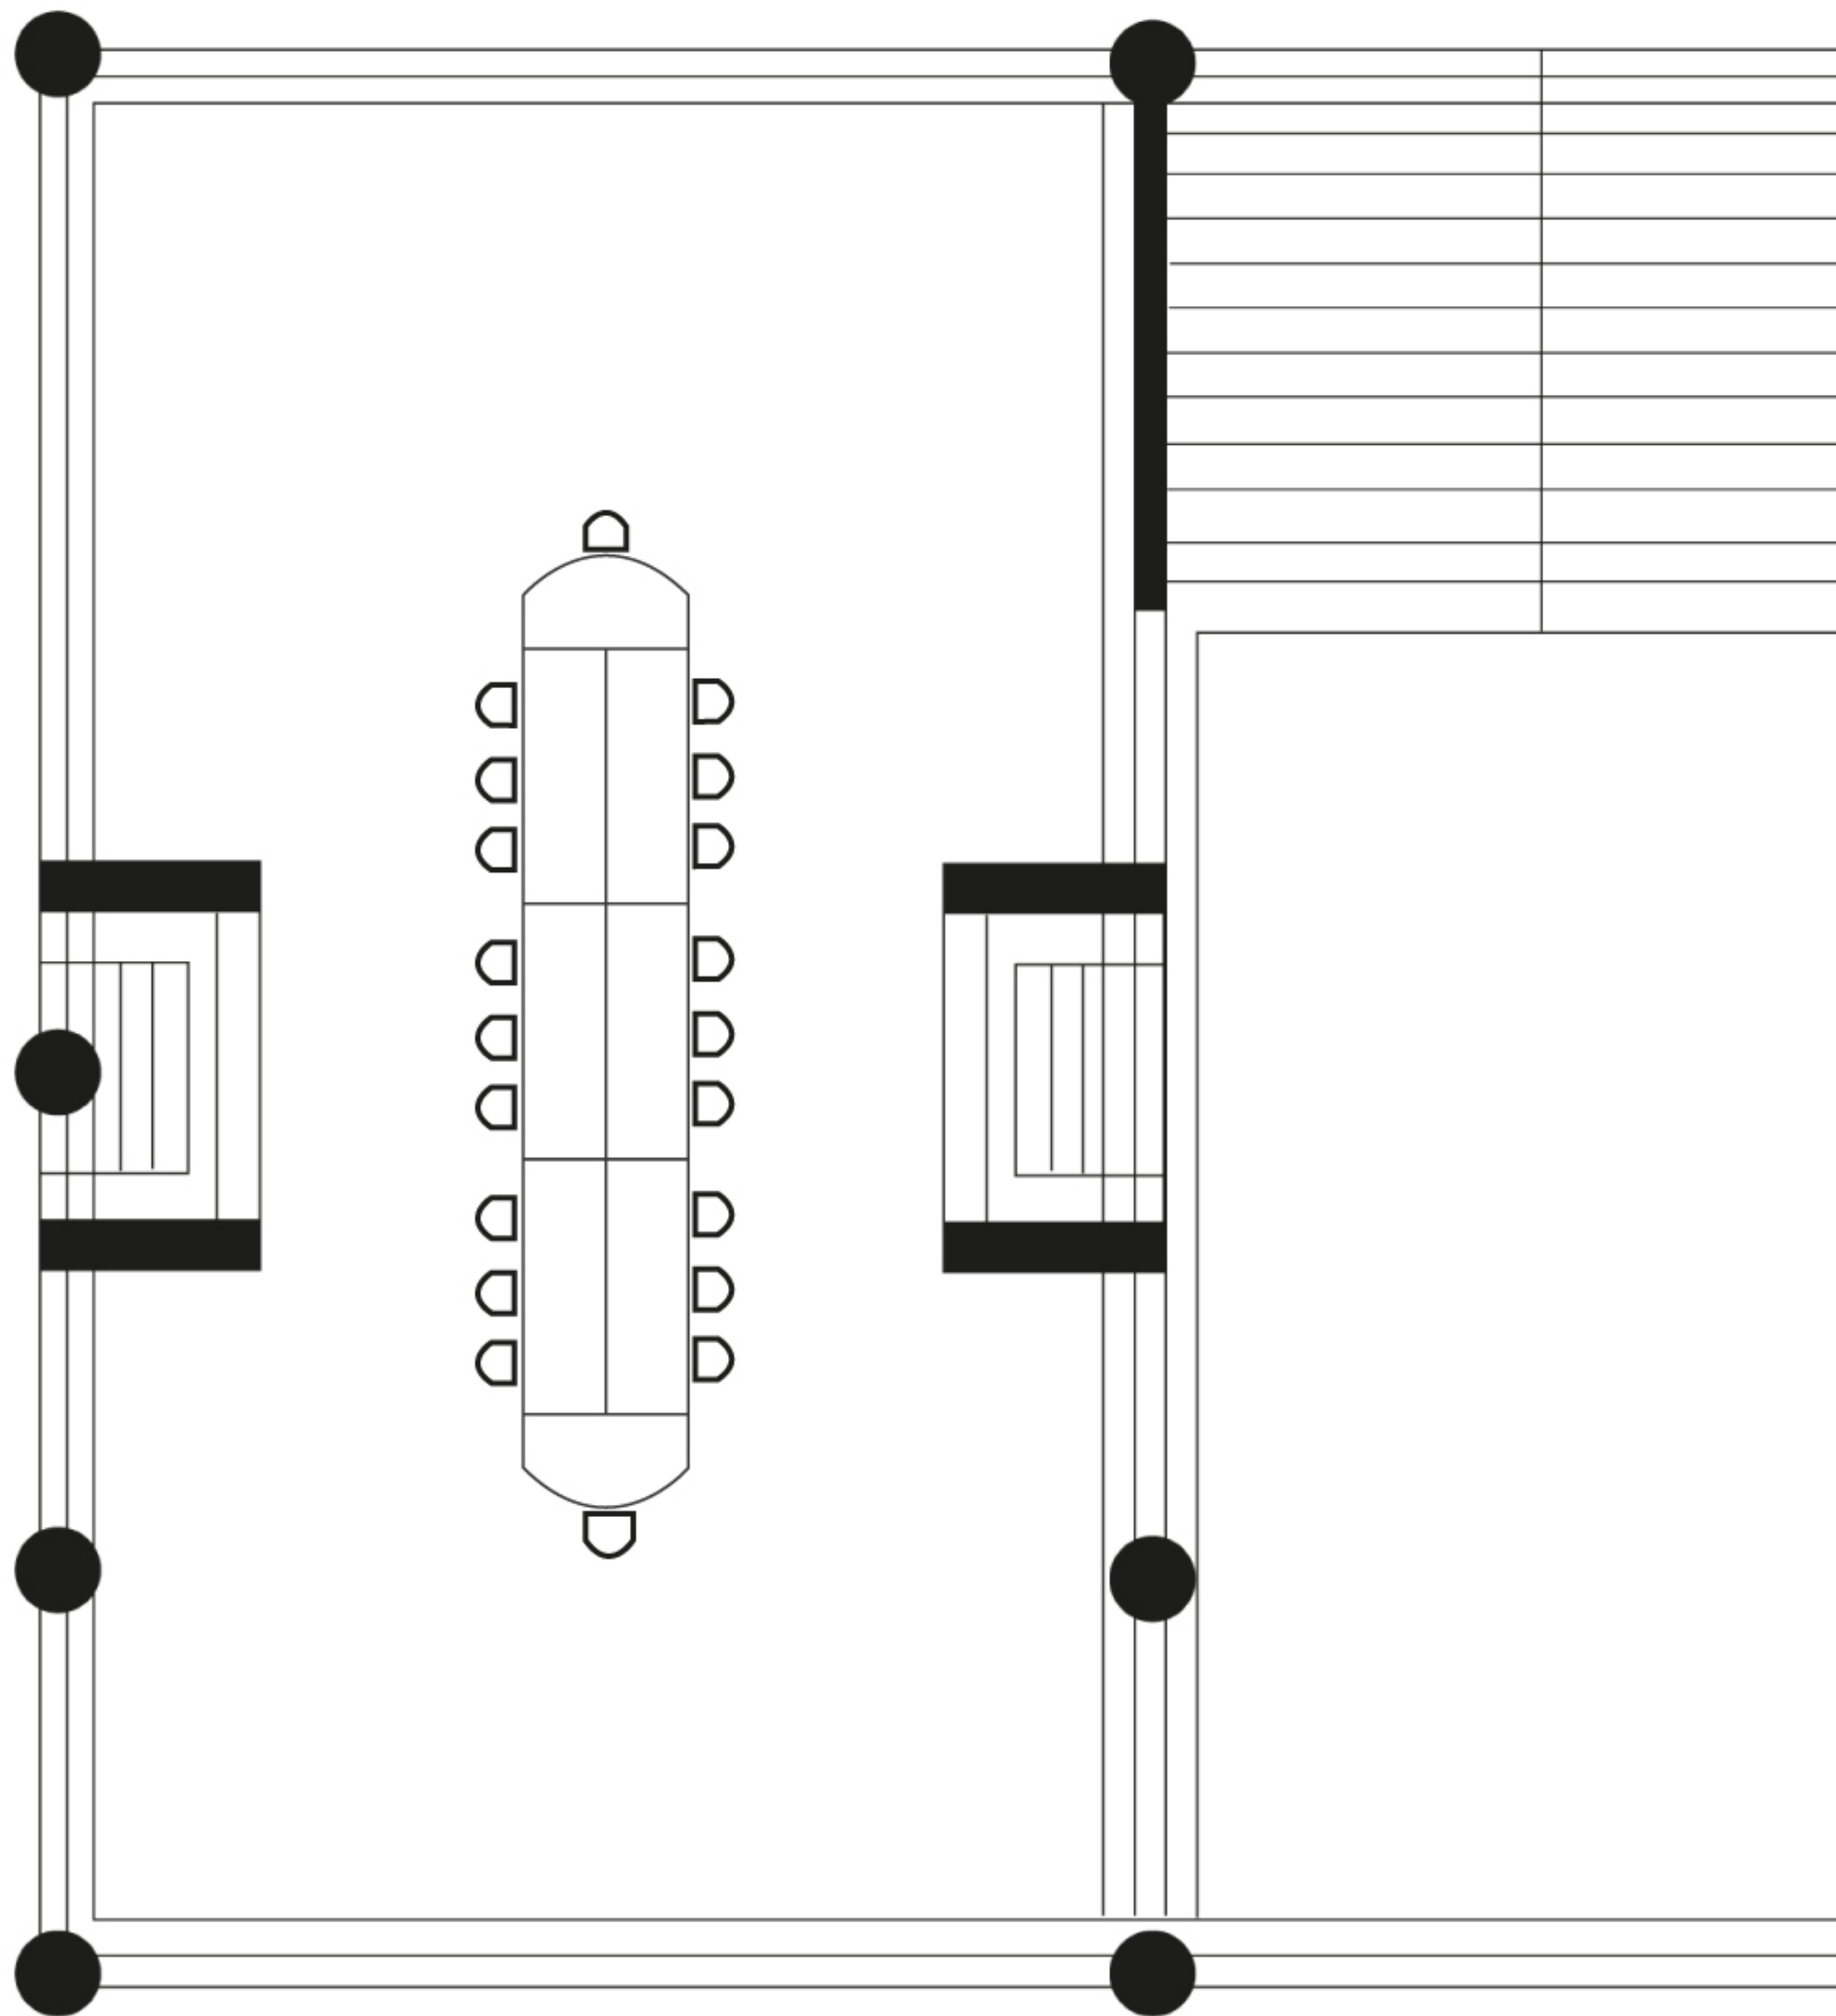

## SINGA REBAK

6.3M x 12.1M x 2.6M

THEATRE SETUP

56PAX

## SINGA REBAK

6.3M x 12.1M x 2.6M

BOARDROOM SETUP

22PAX

## SINGA REBAK

6.3M x 12.1M x 2.6M

BANQUET SETUP

20PAX