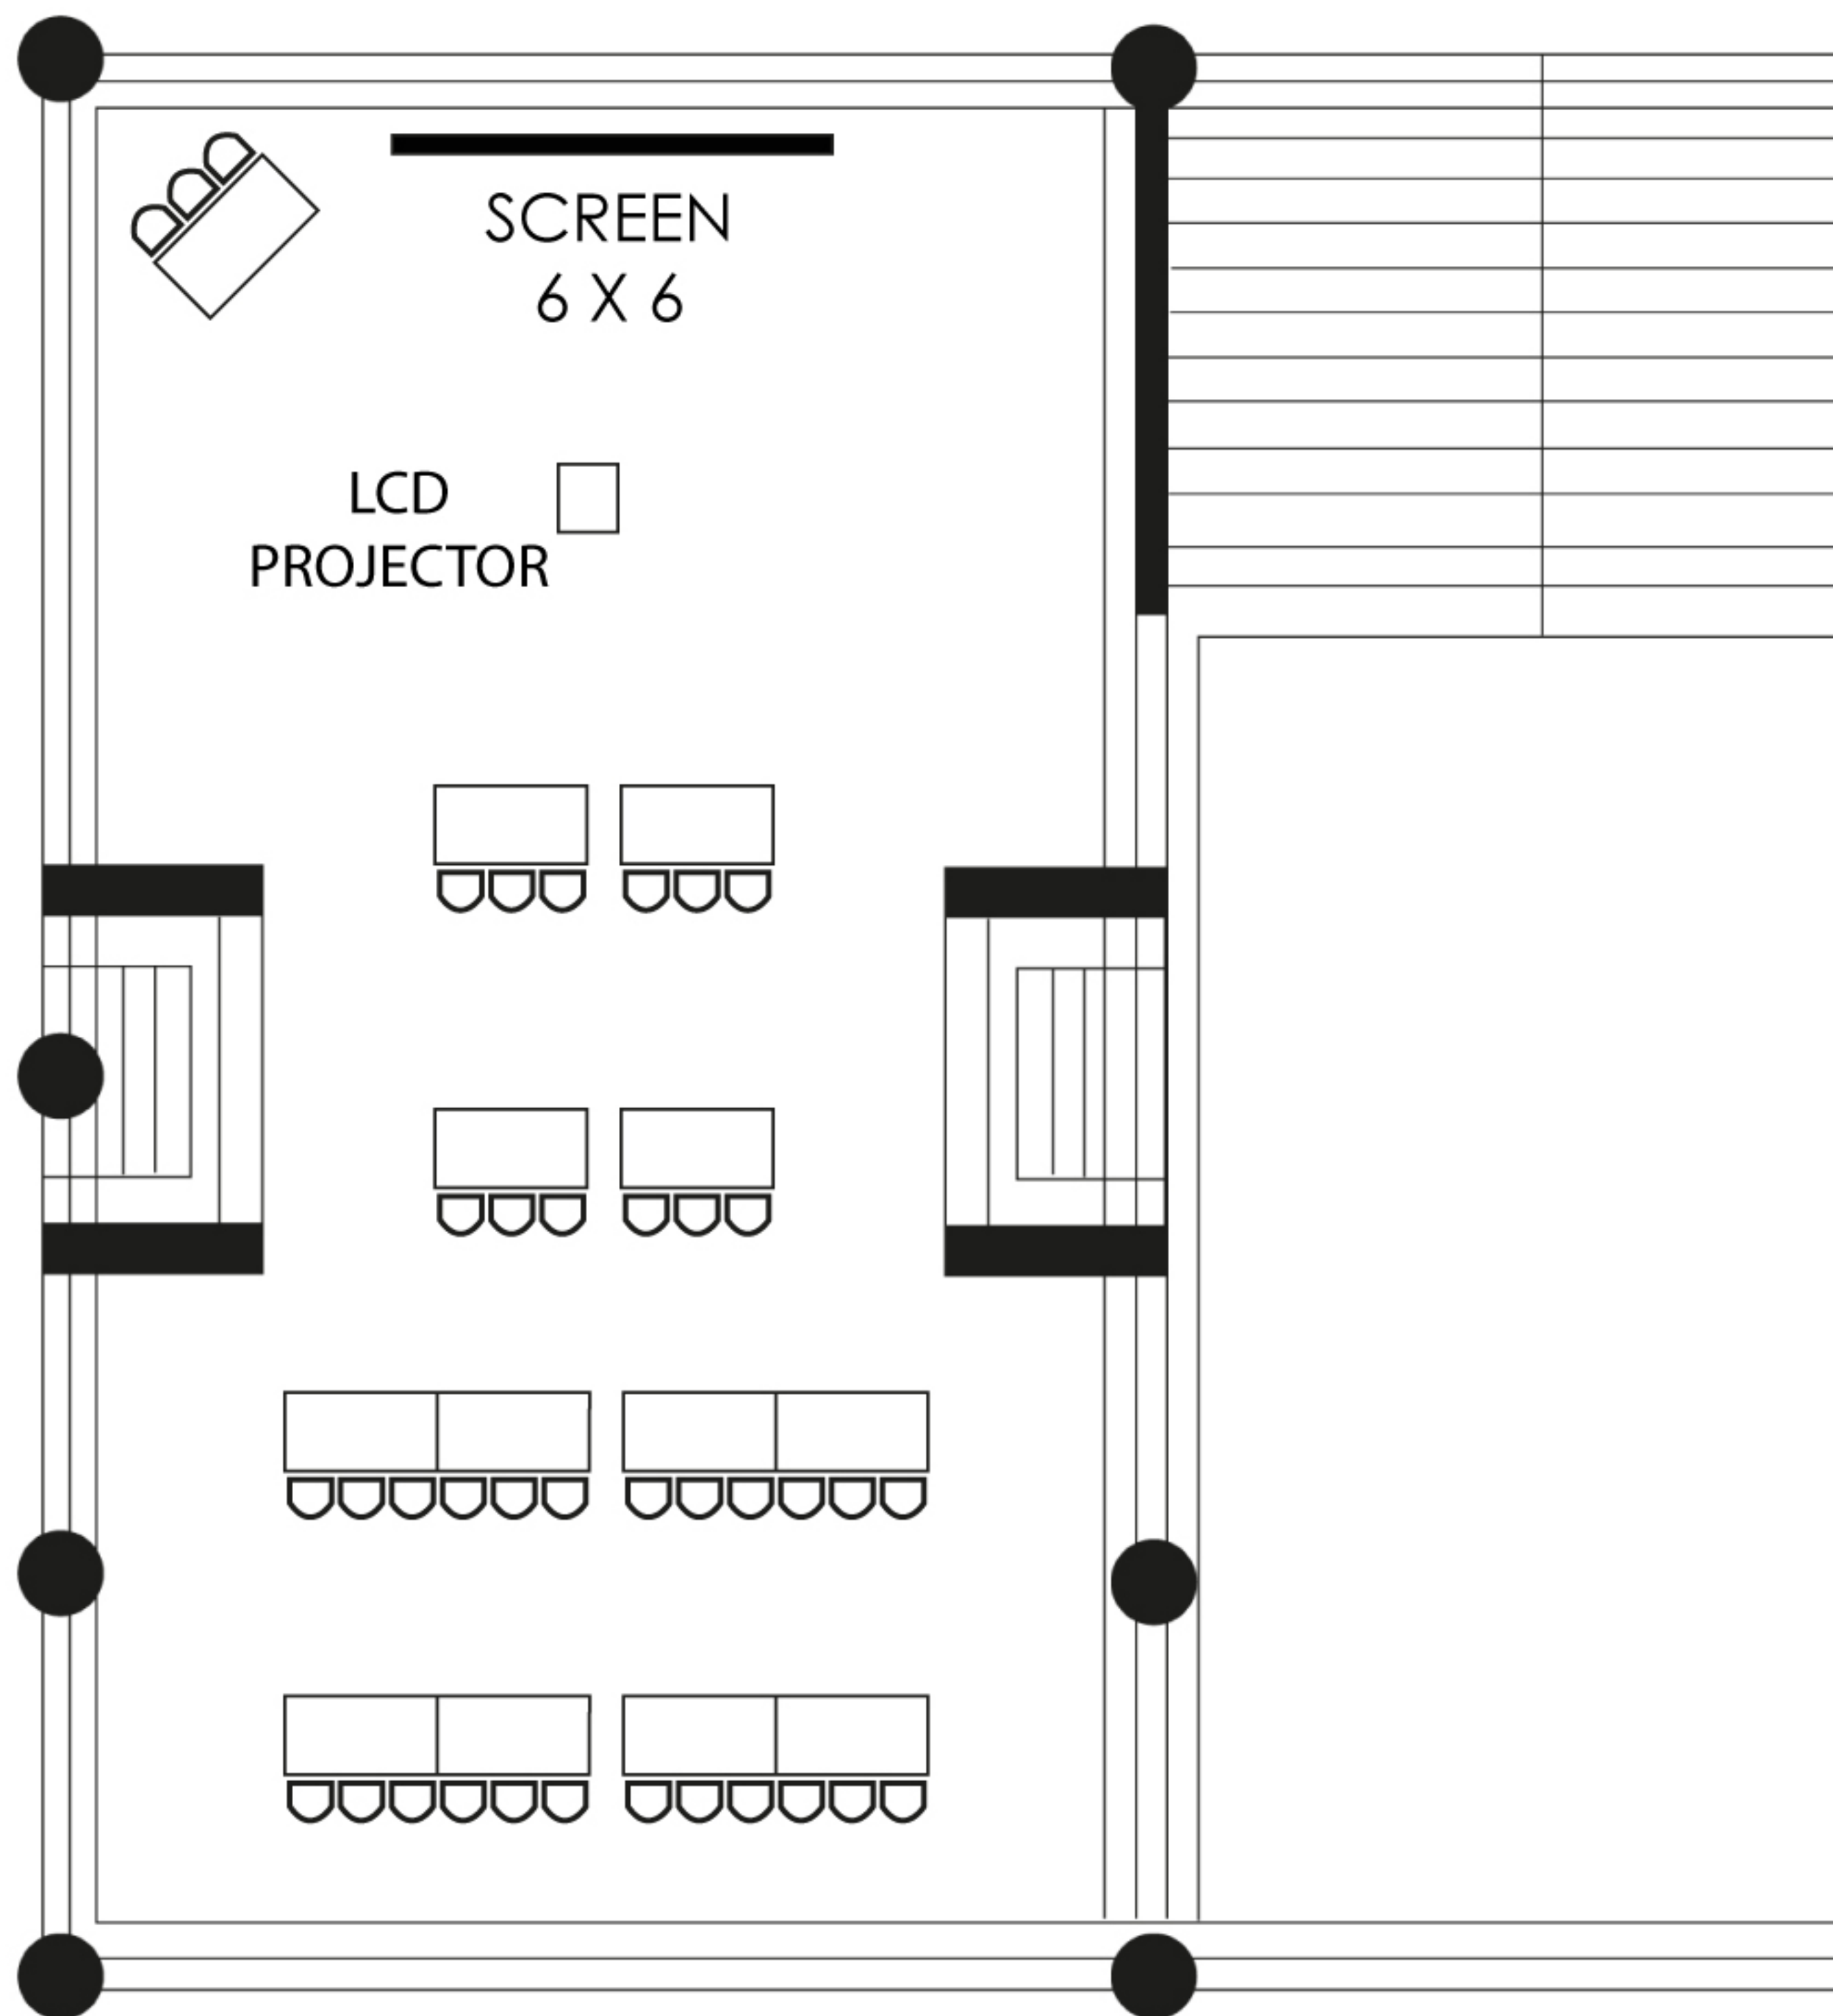

## SINGA REBAK

6.3M x 12.1M x 2.6M

CLASSROOM SETUP

36PAX

## SINGA REBAK

6.3M x 12.1M x 2.6M

THEATRE SETUP

56PAX

## SINGA REBAK

6.3M x 12.1M x 2.6M

BOARDROOM SETUP

22PAX

## SINGA REBAK

6.3M x 12.1M x 2.6M

BANQUET SETUP

20PAX