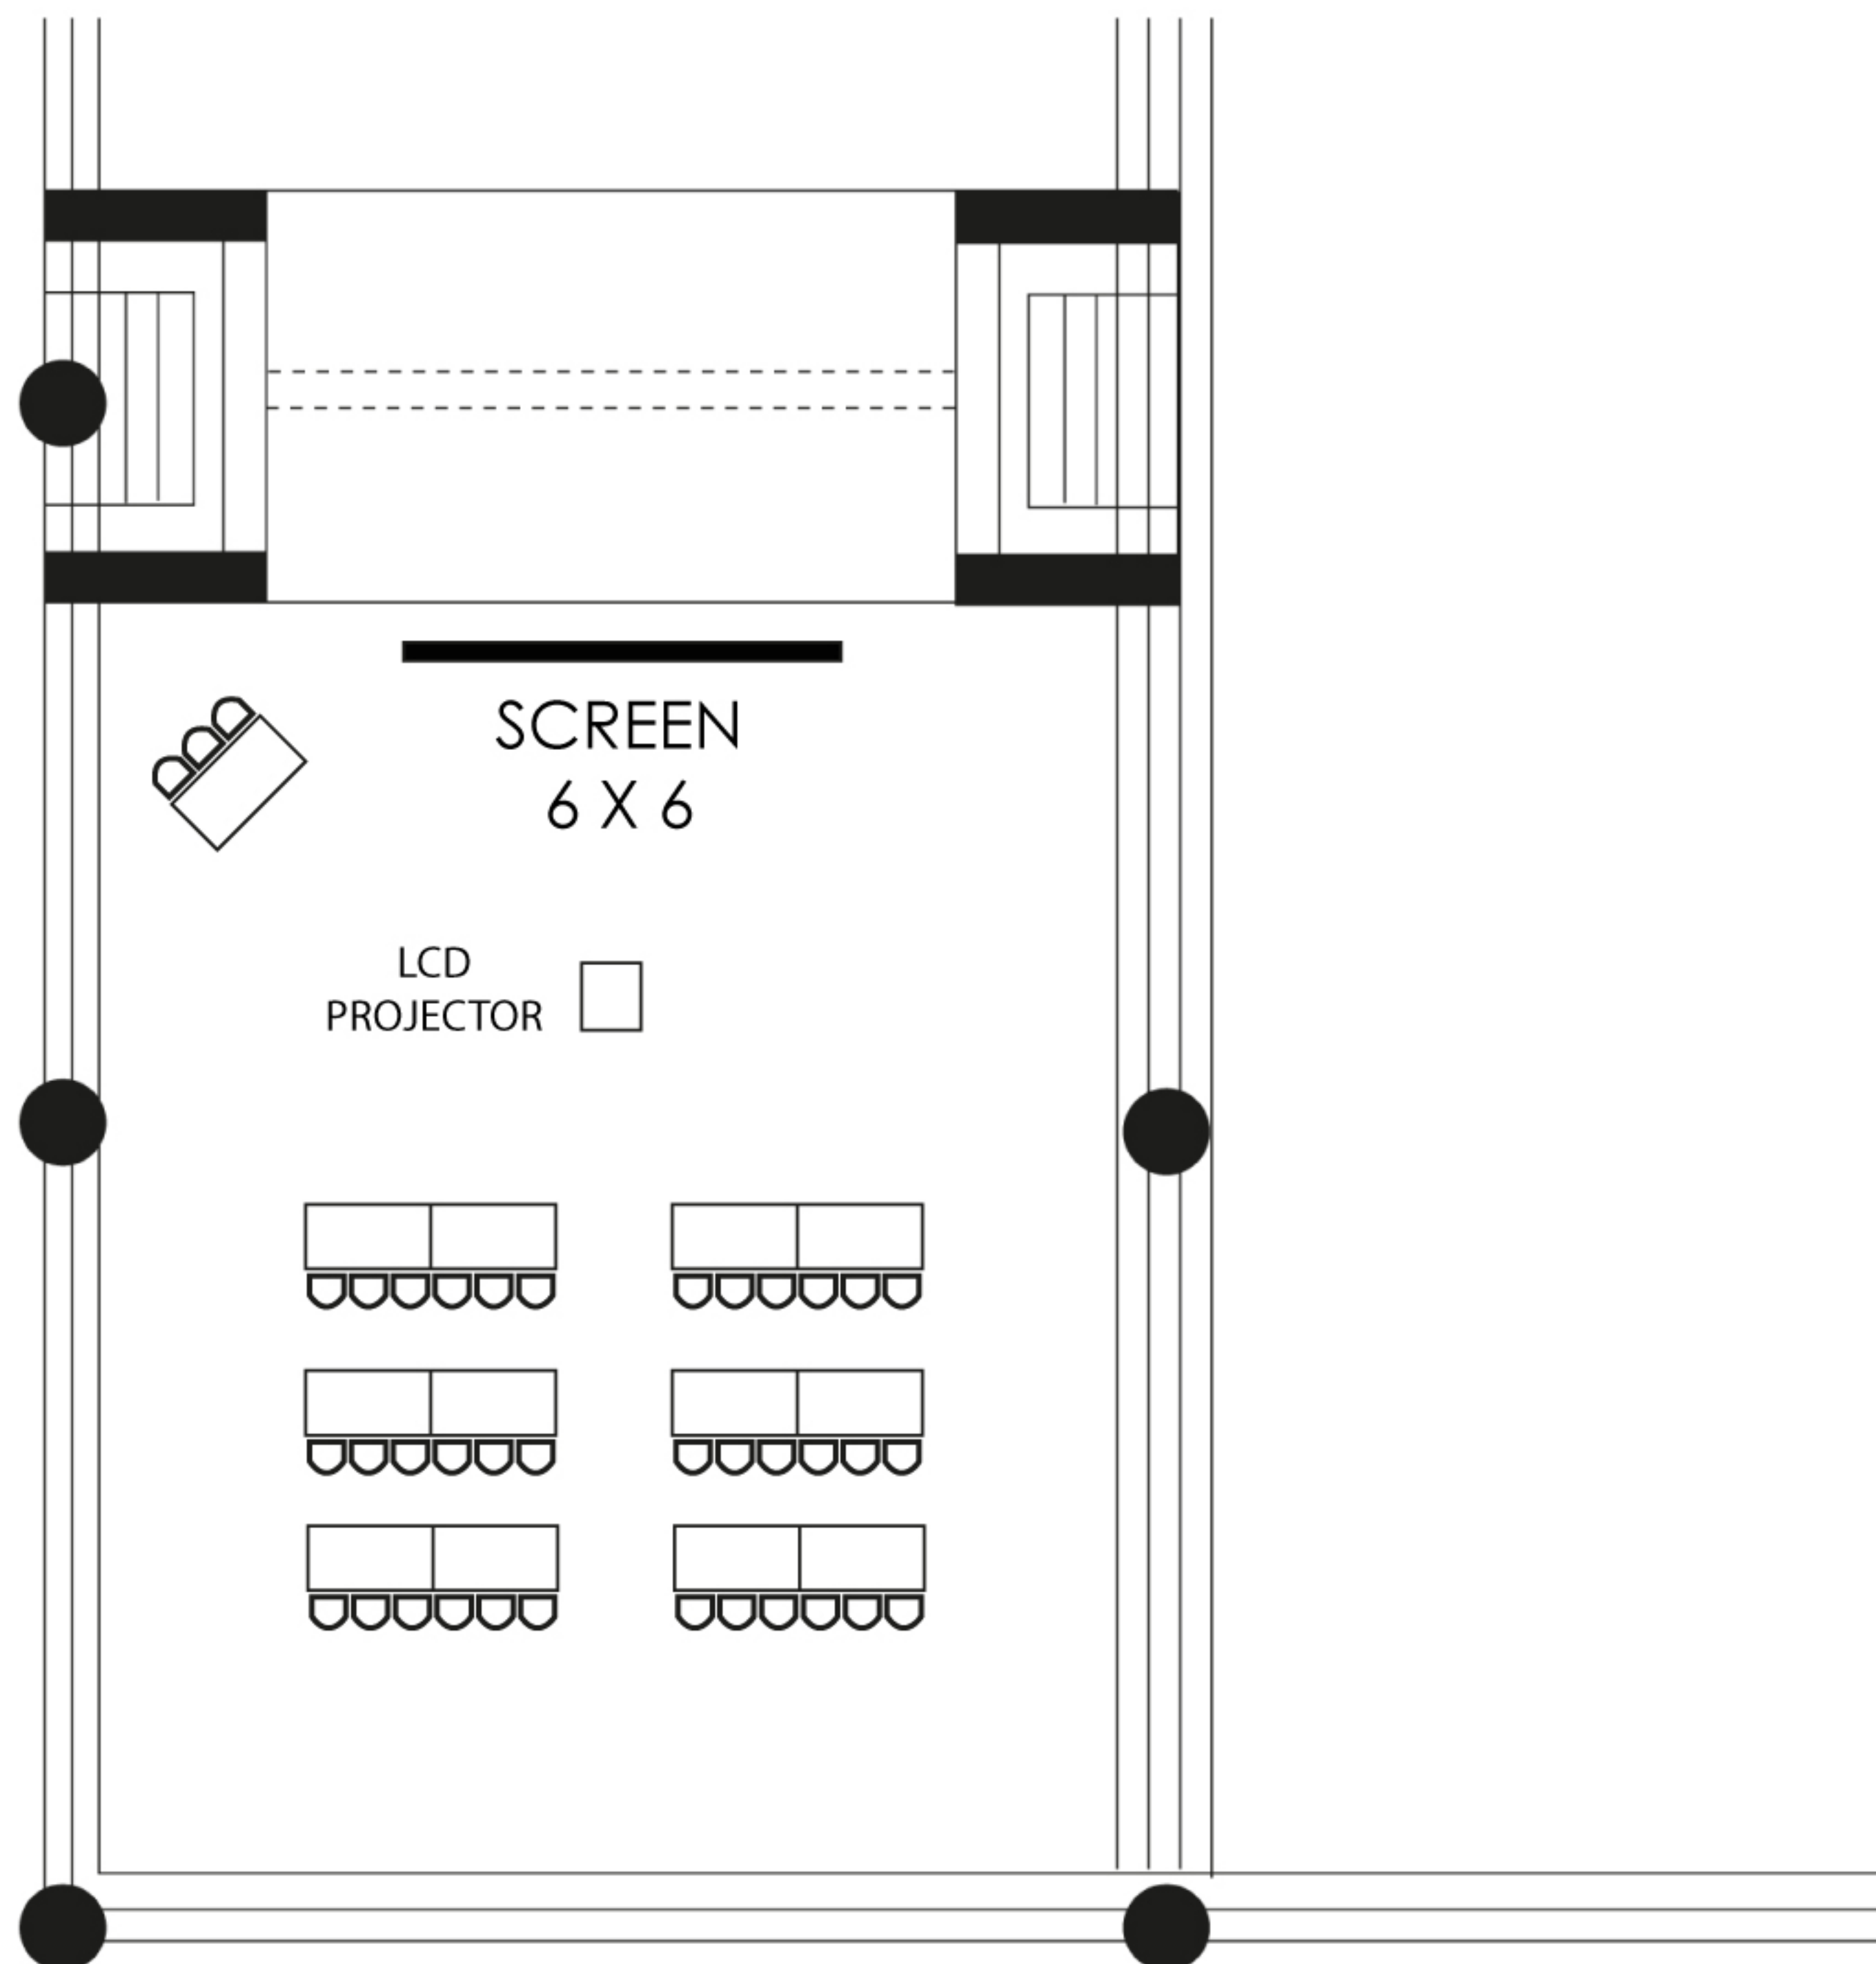

TIMUN

6.3M x 9.0M x 2.6M

CLASSROOM SETUP

36PAX

TIMUN

6.3M x 9.0M x 2.6M

BUFFET SETUP

30PAX

TIMUN

6.3M x 9.0M x 2.6M

BANQUET SETUP

30PAX