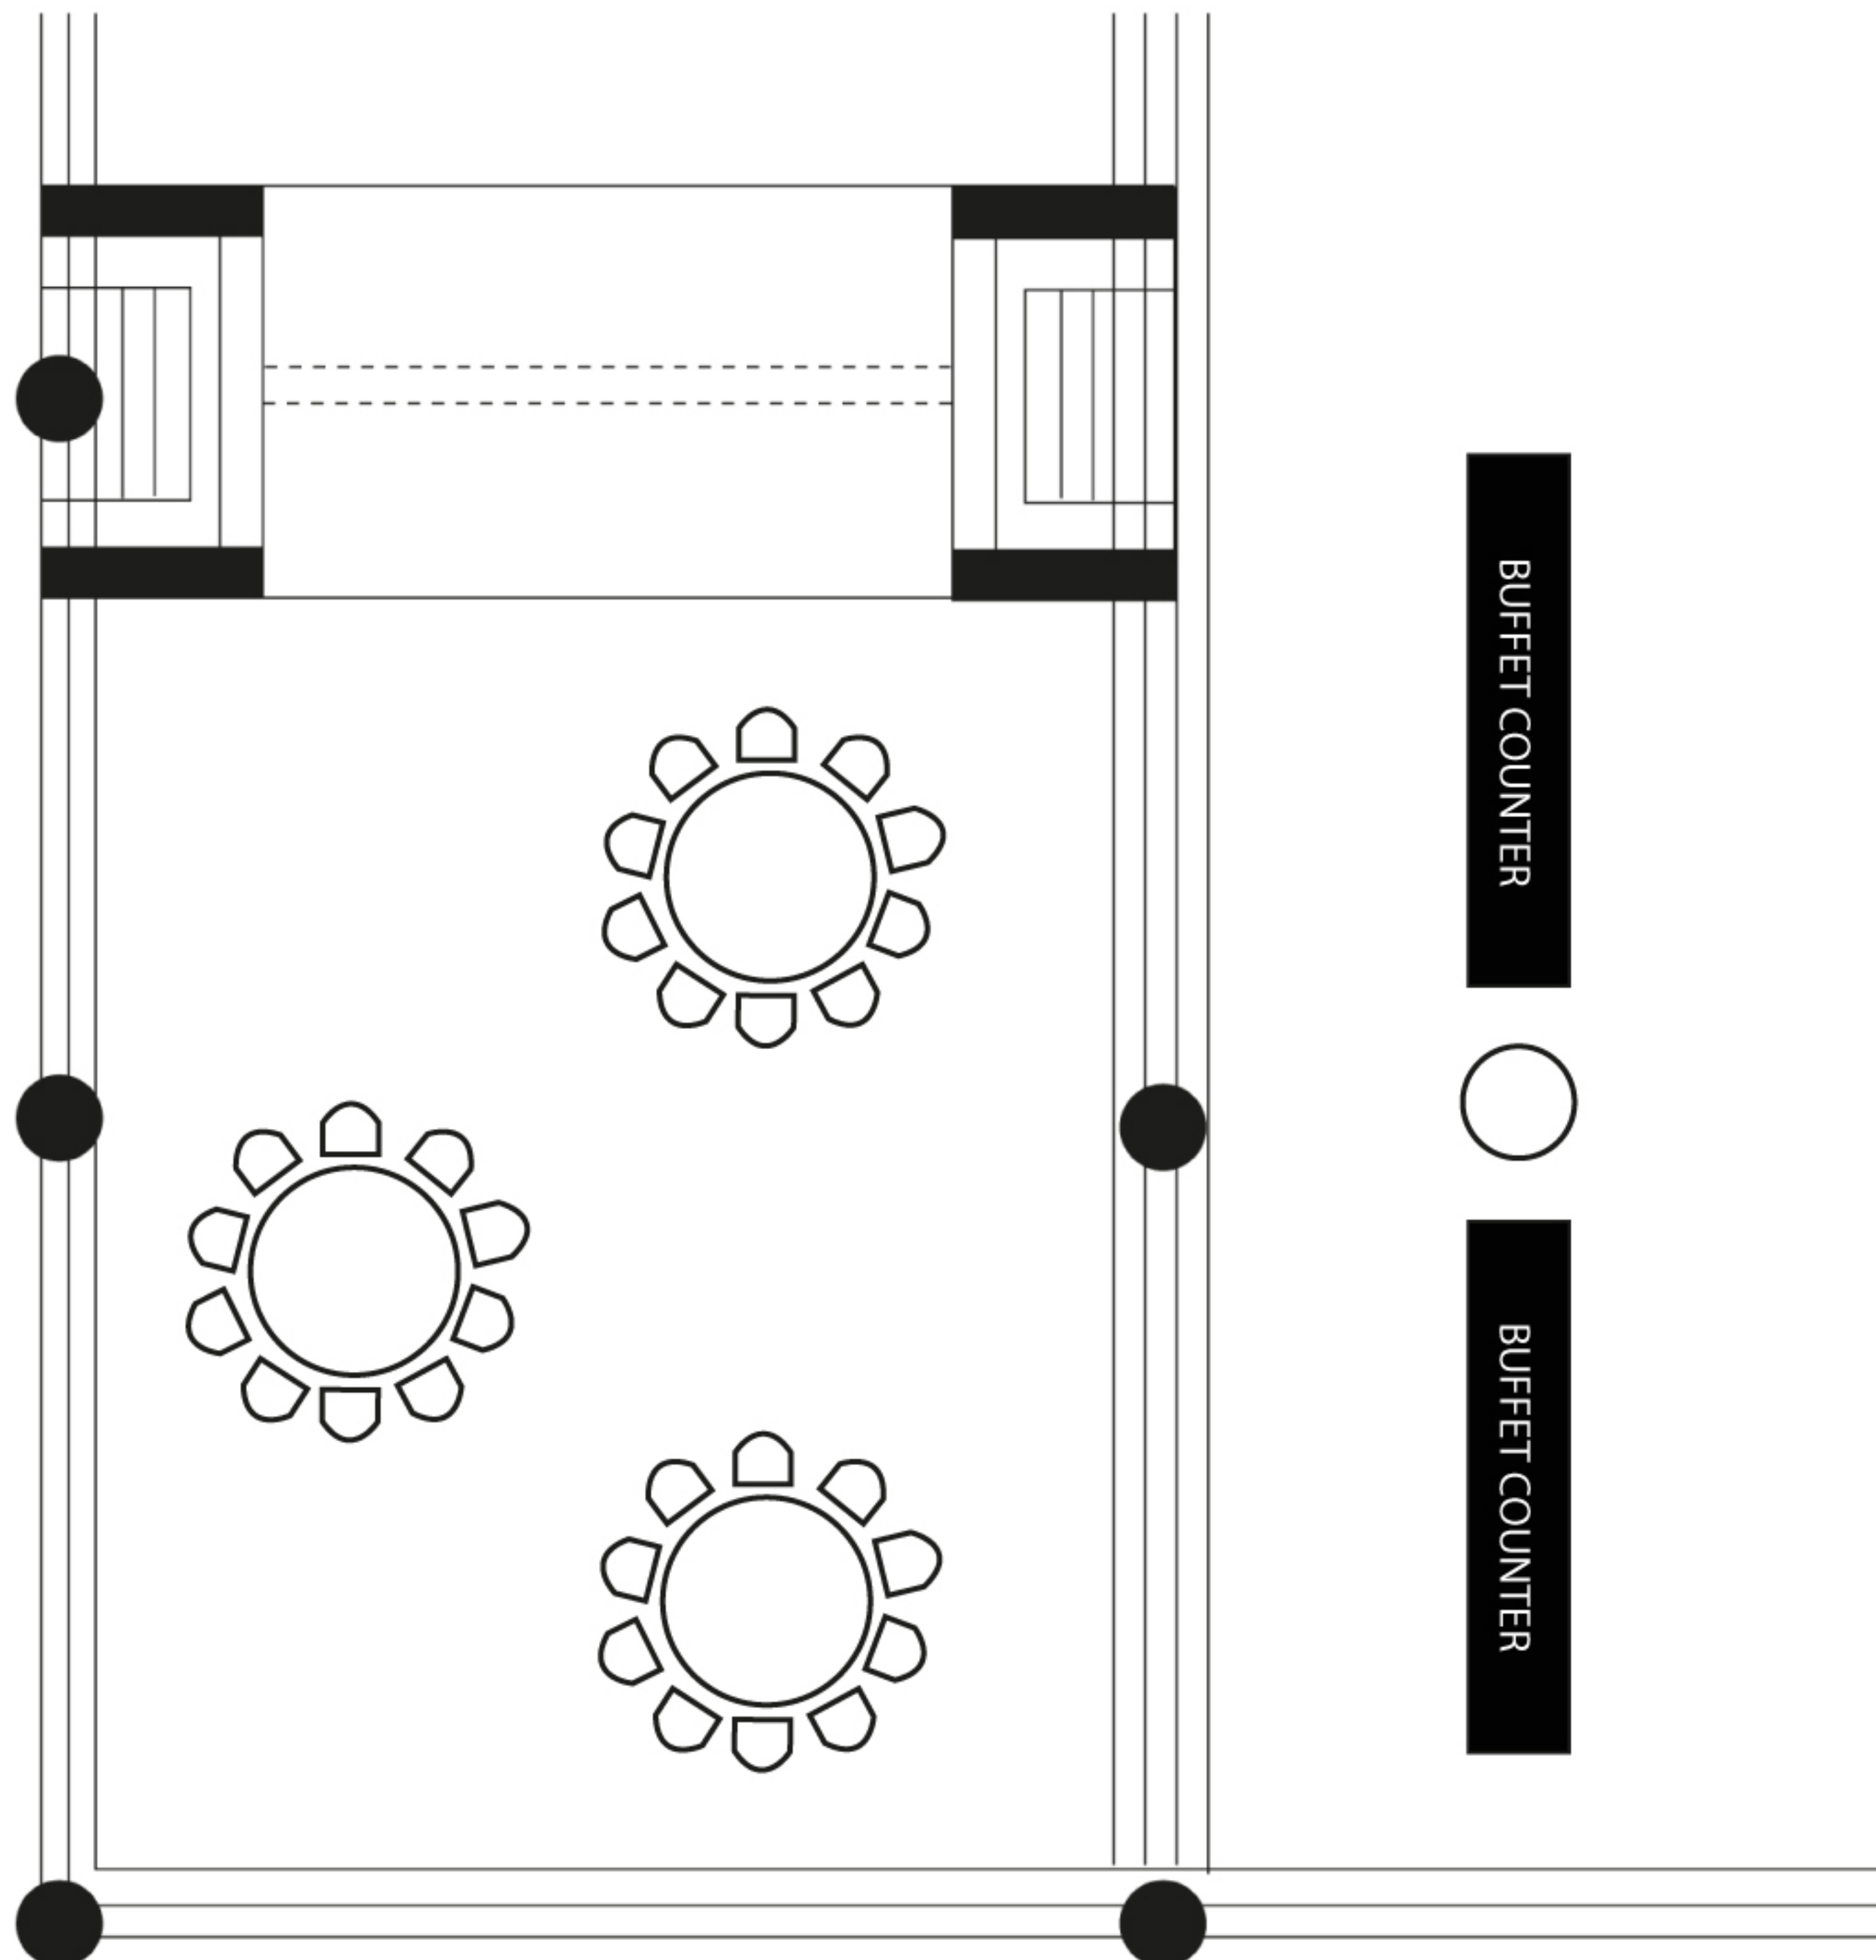

TIMUN

6.3M x 9.0M x 2.6M

CLASSROOM SETUP

36PAX

TIMUN

6.3M x 9.0M x 2.6M

BUFFET SETUP

30PAX

TIMUN

6.3M x 9.0M x 2.6M

BANQUET SETUP

30PAX