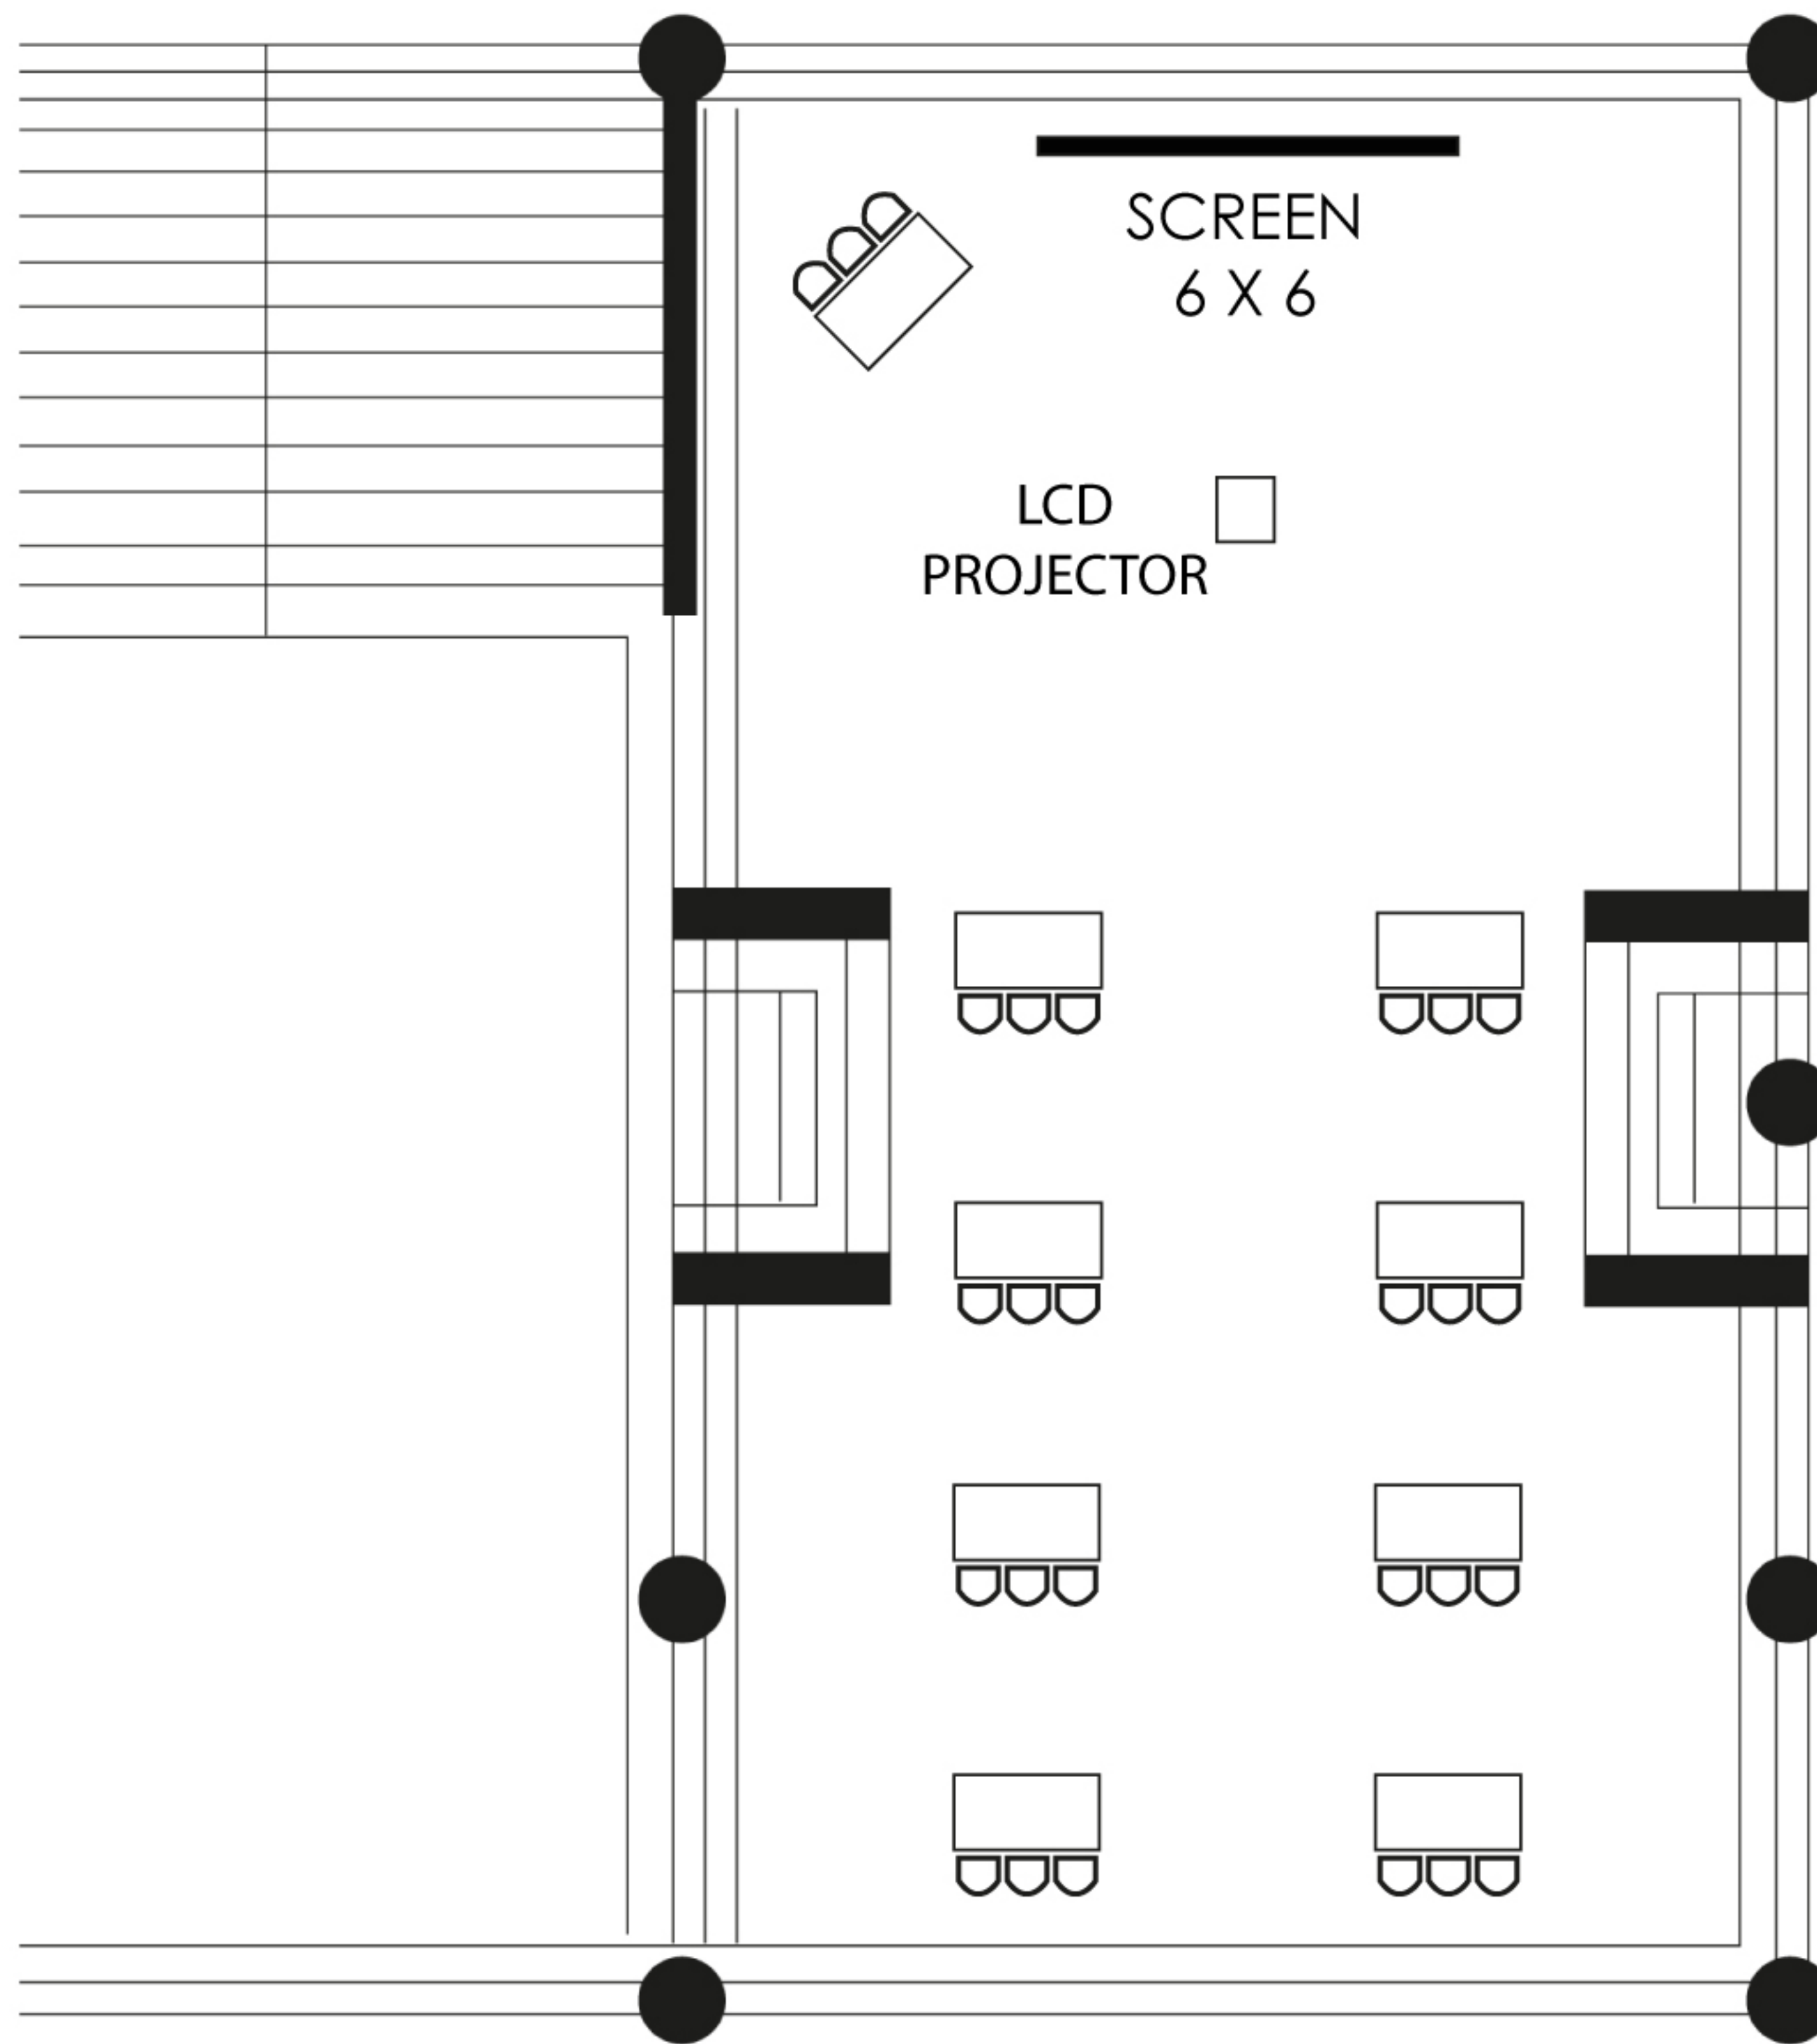

TUBA LALANG
6.3M x 12.1M x 2.6M
CLASSROOM SETUP
24PAX

TUBA LALANG
6.3M x 12.1M x 2.6M
BOARDROOM SETUP
22PAX

TUBA LALANG
6.3M x 12.1M x 2.6M
THEATRE SETUP
40PAX

TUBA LALANG
6.3M x 12.1M x 2.6M
BANQUET SETUP
20PAX