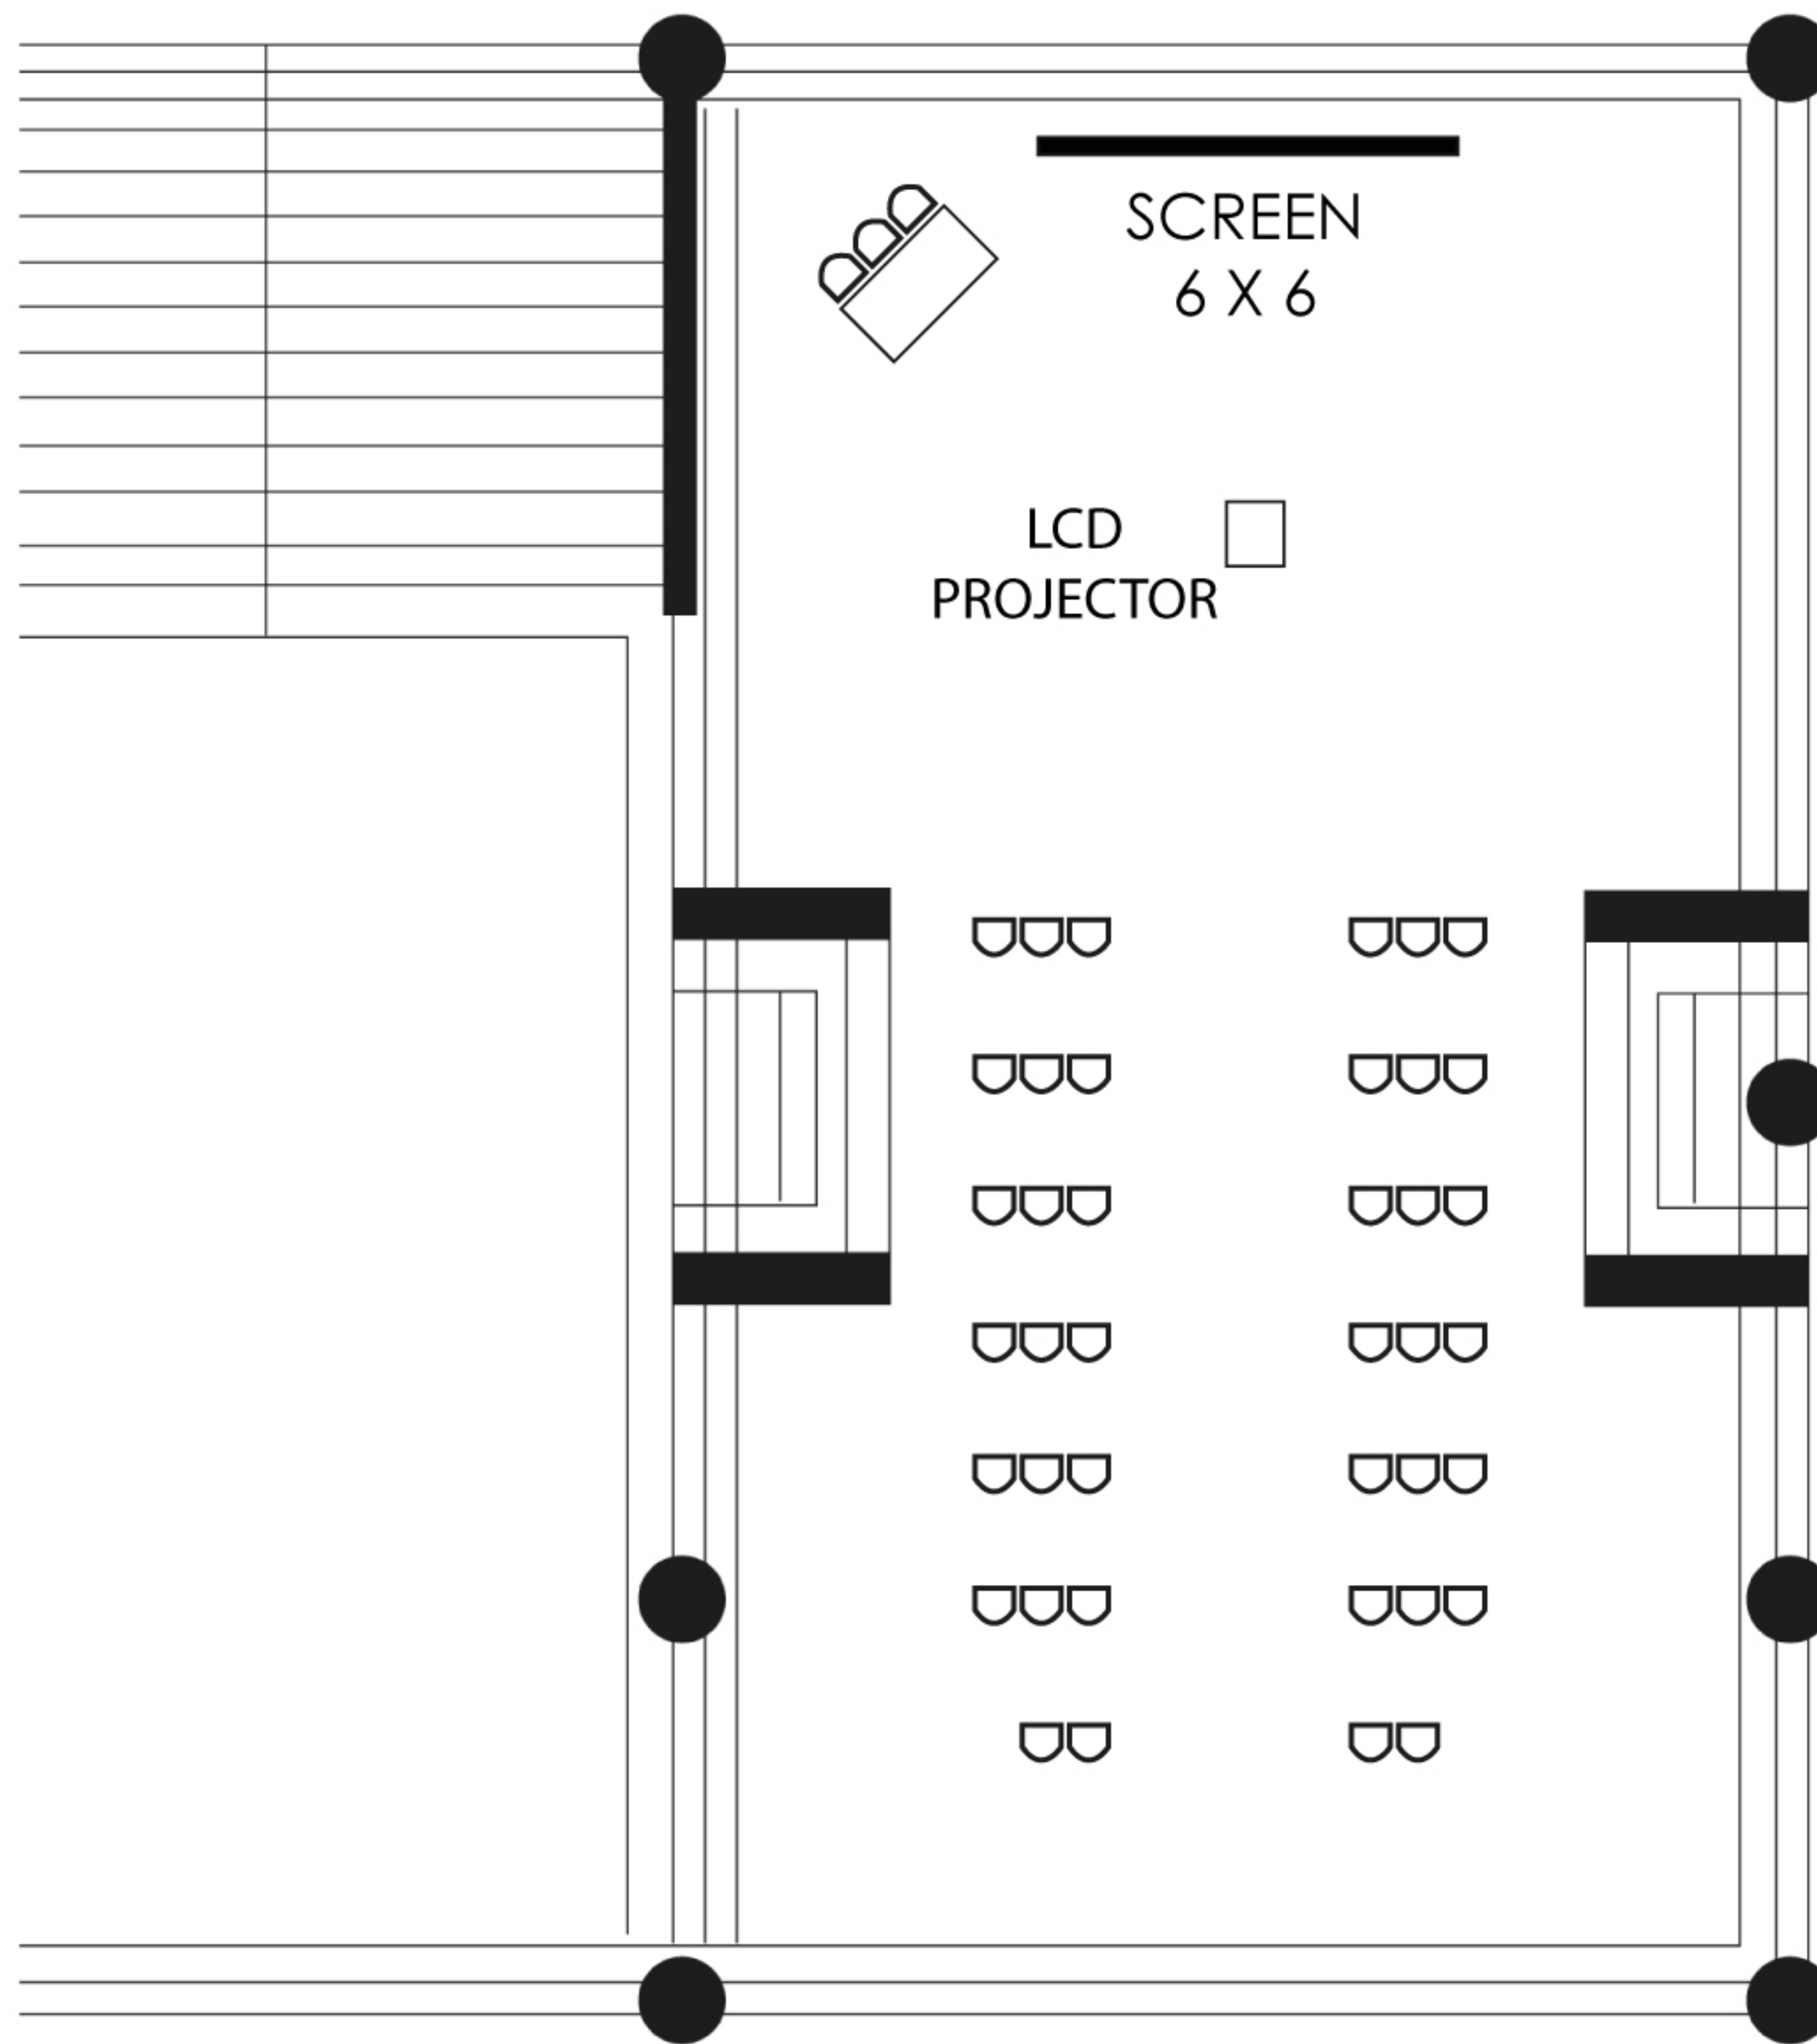

TUBA LALANG
6.3M x 12.1M x 2.6M
CLASSROOM SETUP
24PAX

TUBA LALANG
6.3M x 12.1M x 2.6M
BOARDROOM SETUP
22PAX

TUBA LALANG
6.3M x 12.1M x 2.6M
THEATRE SETUP
40PAX

TUBA LALANG
6.3M x 12.1M x 2.6M
BANQUET SETUP
20PAX