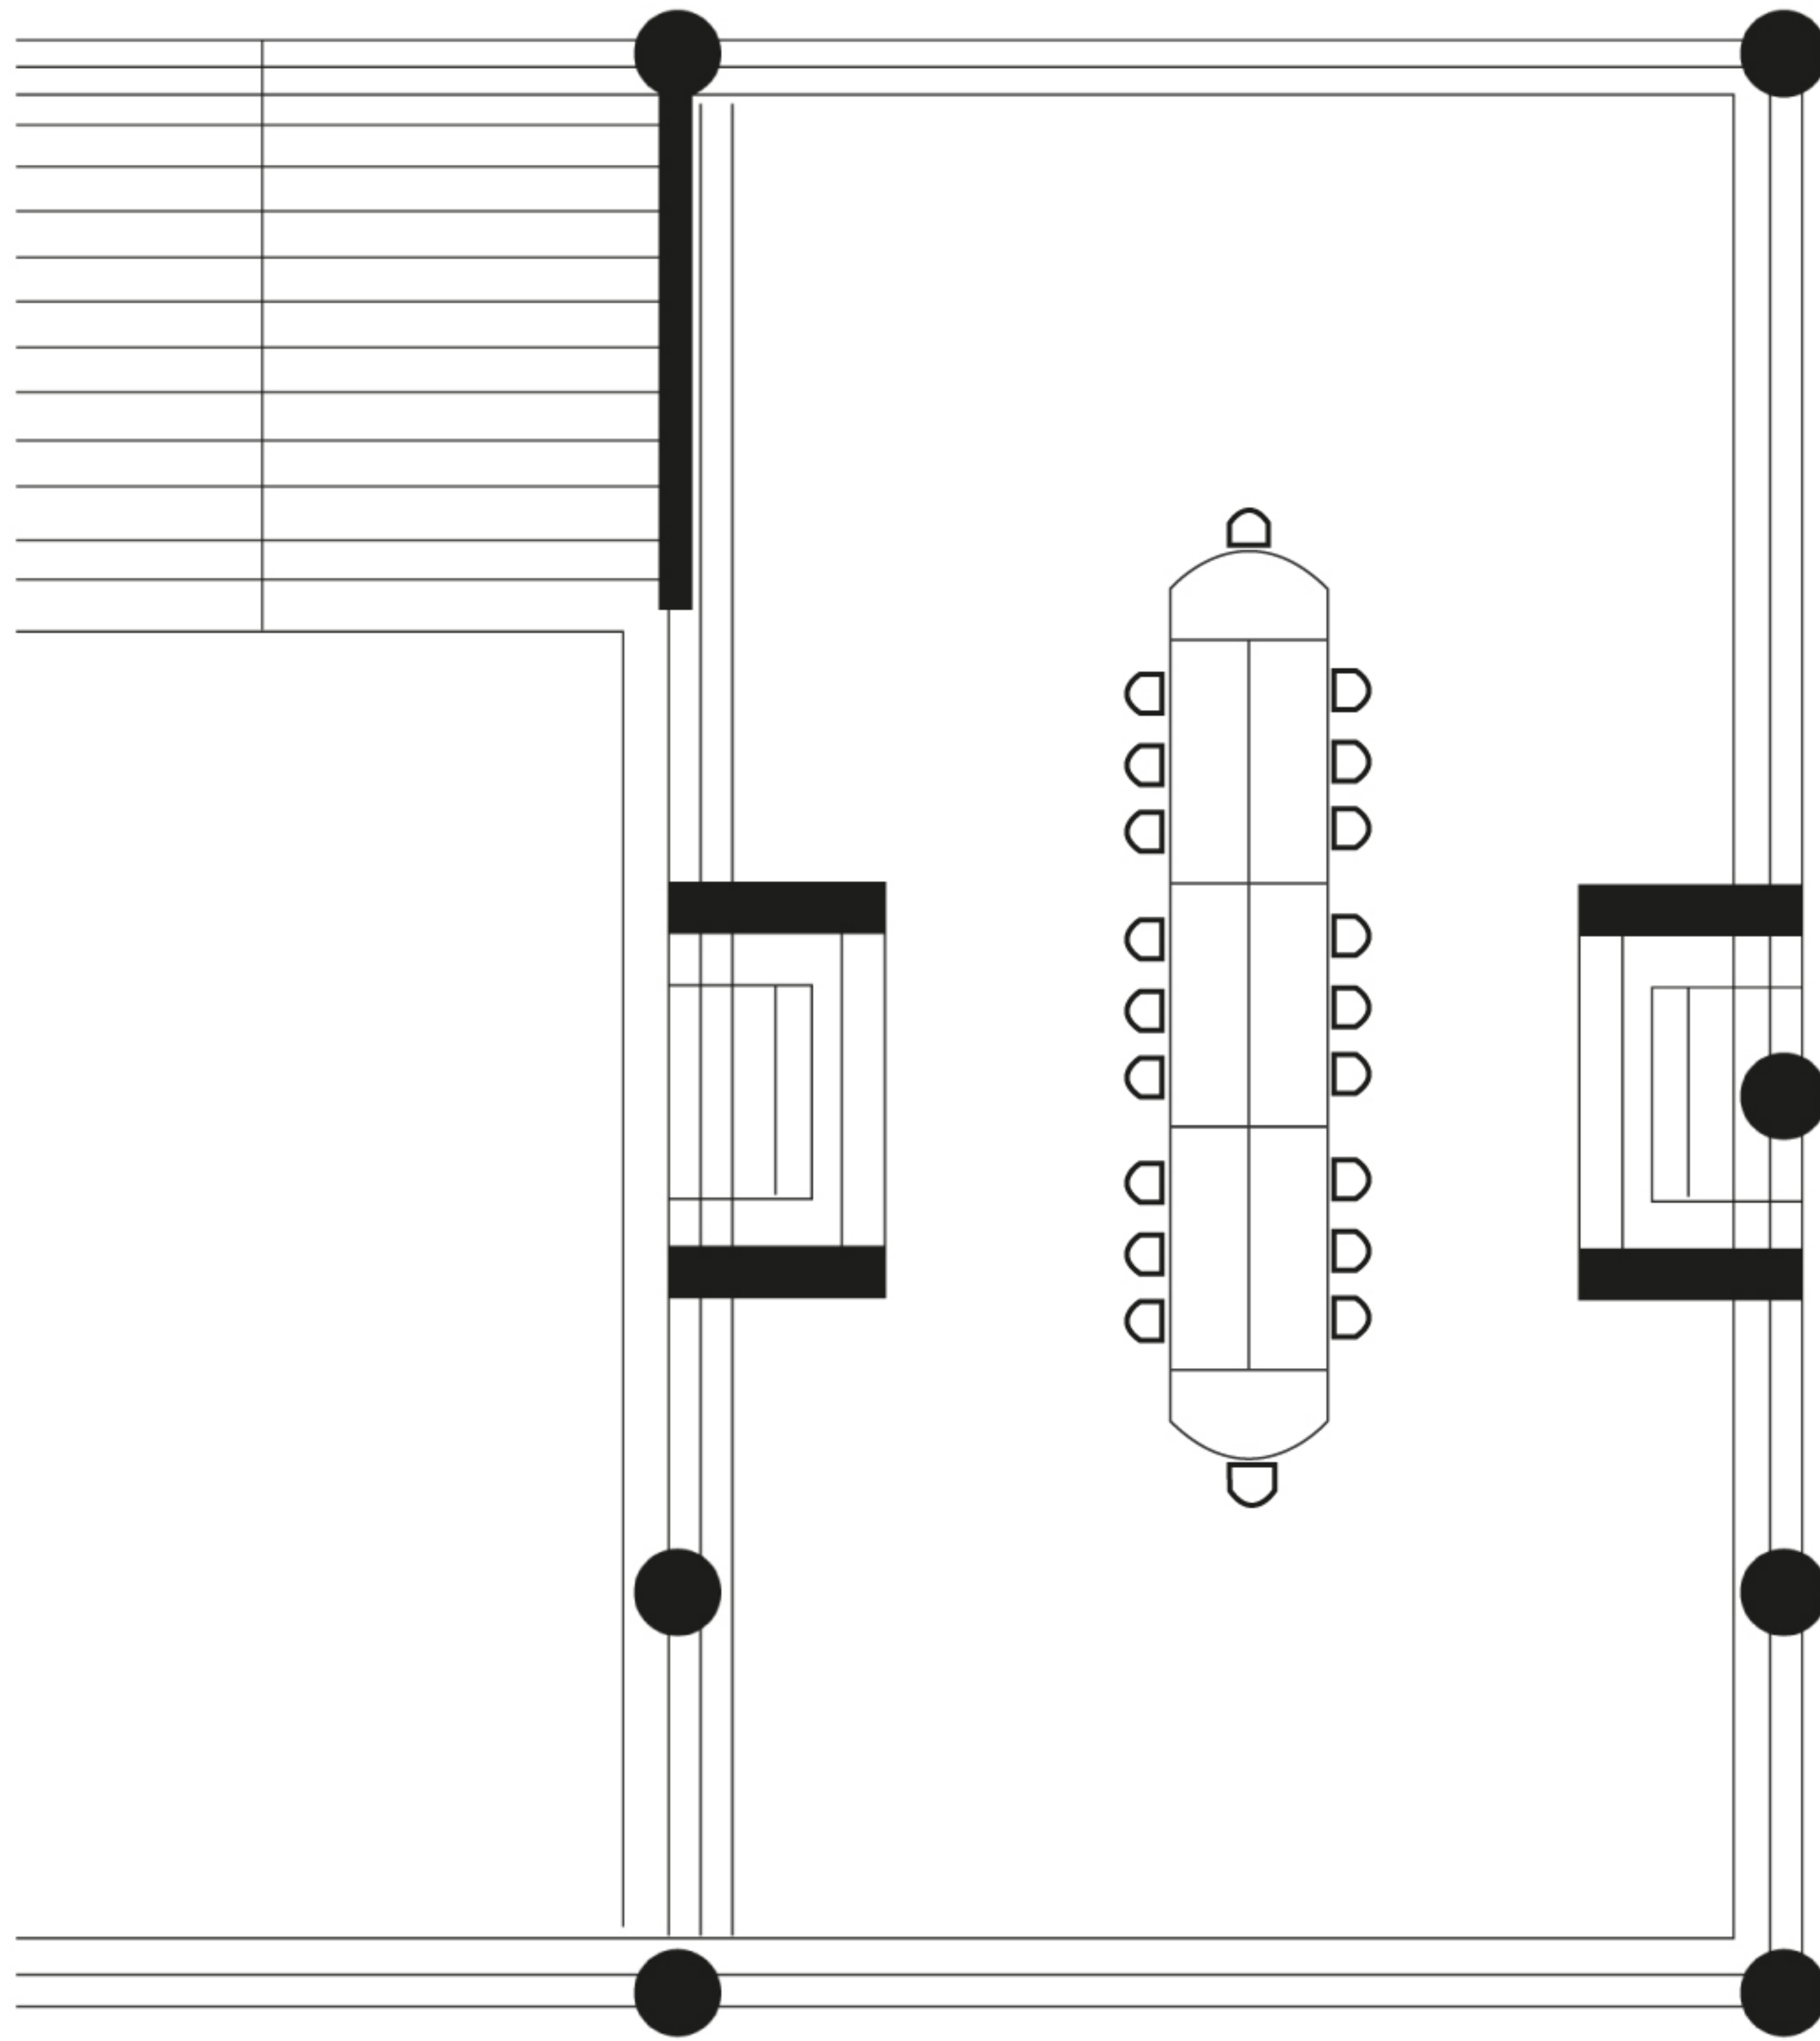

TUBA LALANG
6.3M x 12.1M x 2.6M
CLASSROOM SETUP
24PAX

TUBA LALANG
6.3M x 12.1M x 2.6M
BOARDROOM SETUP
22PAX

TUBA LALANG
6.3M x 12.1M x 2.6M
THEATRE SETUP
40PAX

TUBA LALANG
6.3M x 12.1M x 2.6M
BANQUET SETUP
20PAX